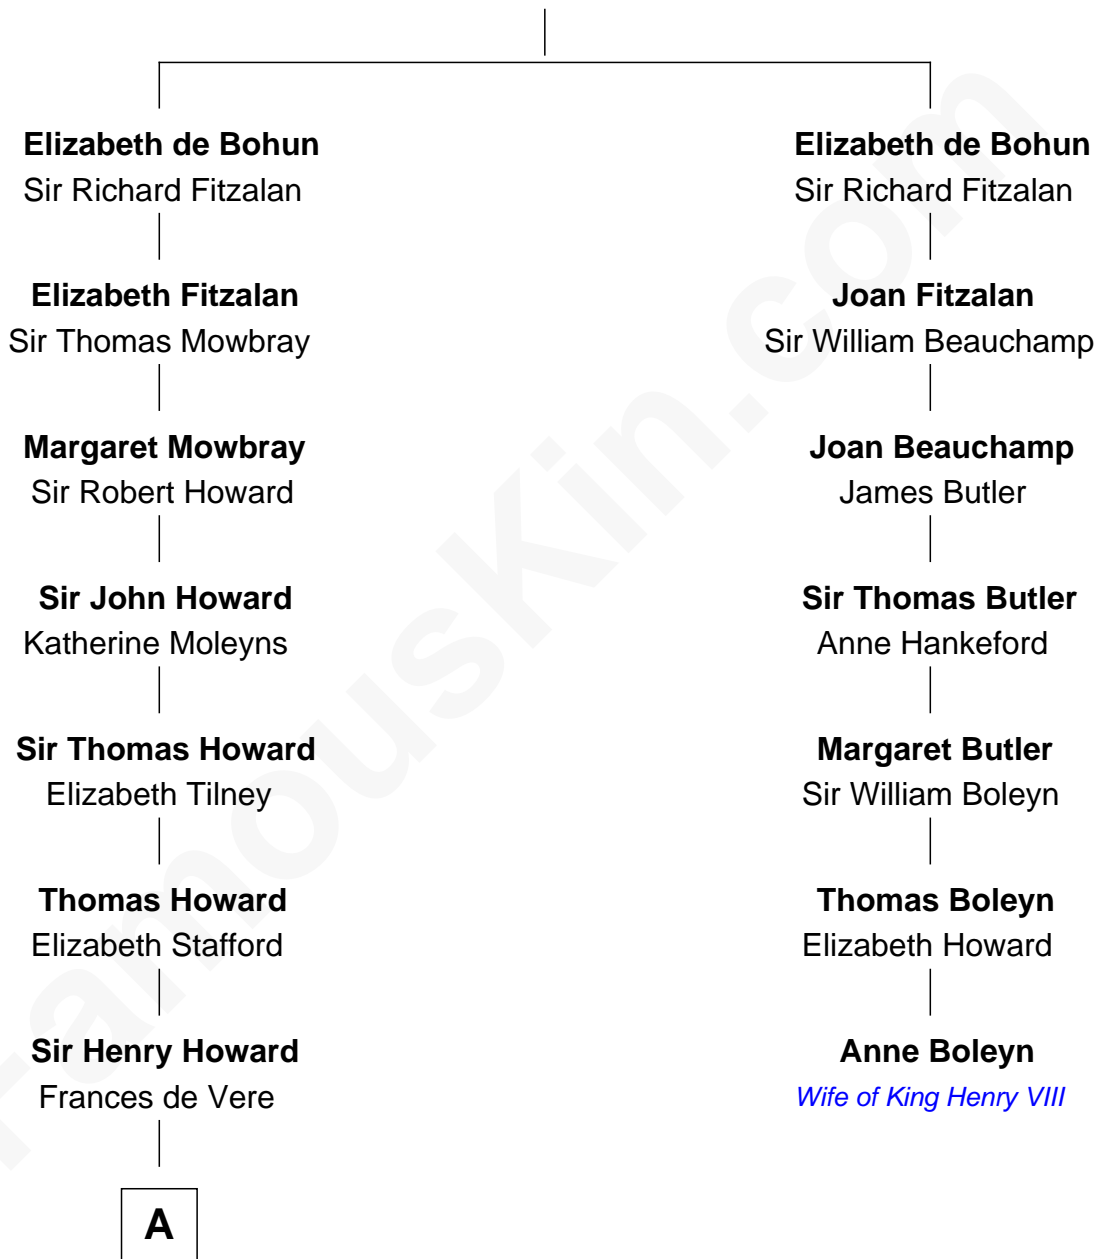

FamousKin.com

Relationship Chart of

Francis Scott Key

Author of "The Star Spangled Banner"

6th cousin 10 times removed of

Anne Boleyn

2nd Wife of King Henry VIII

Elizabeth de Badlesmere

Sir William de Bohun

A

—
Catherine Howard

Henry Berkeley

—
Mary Berkeley

Sir John Zouche

—
Sir John Zouche

Isabel Lowe