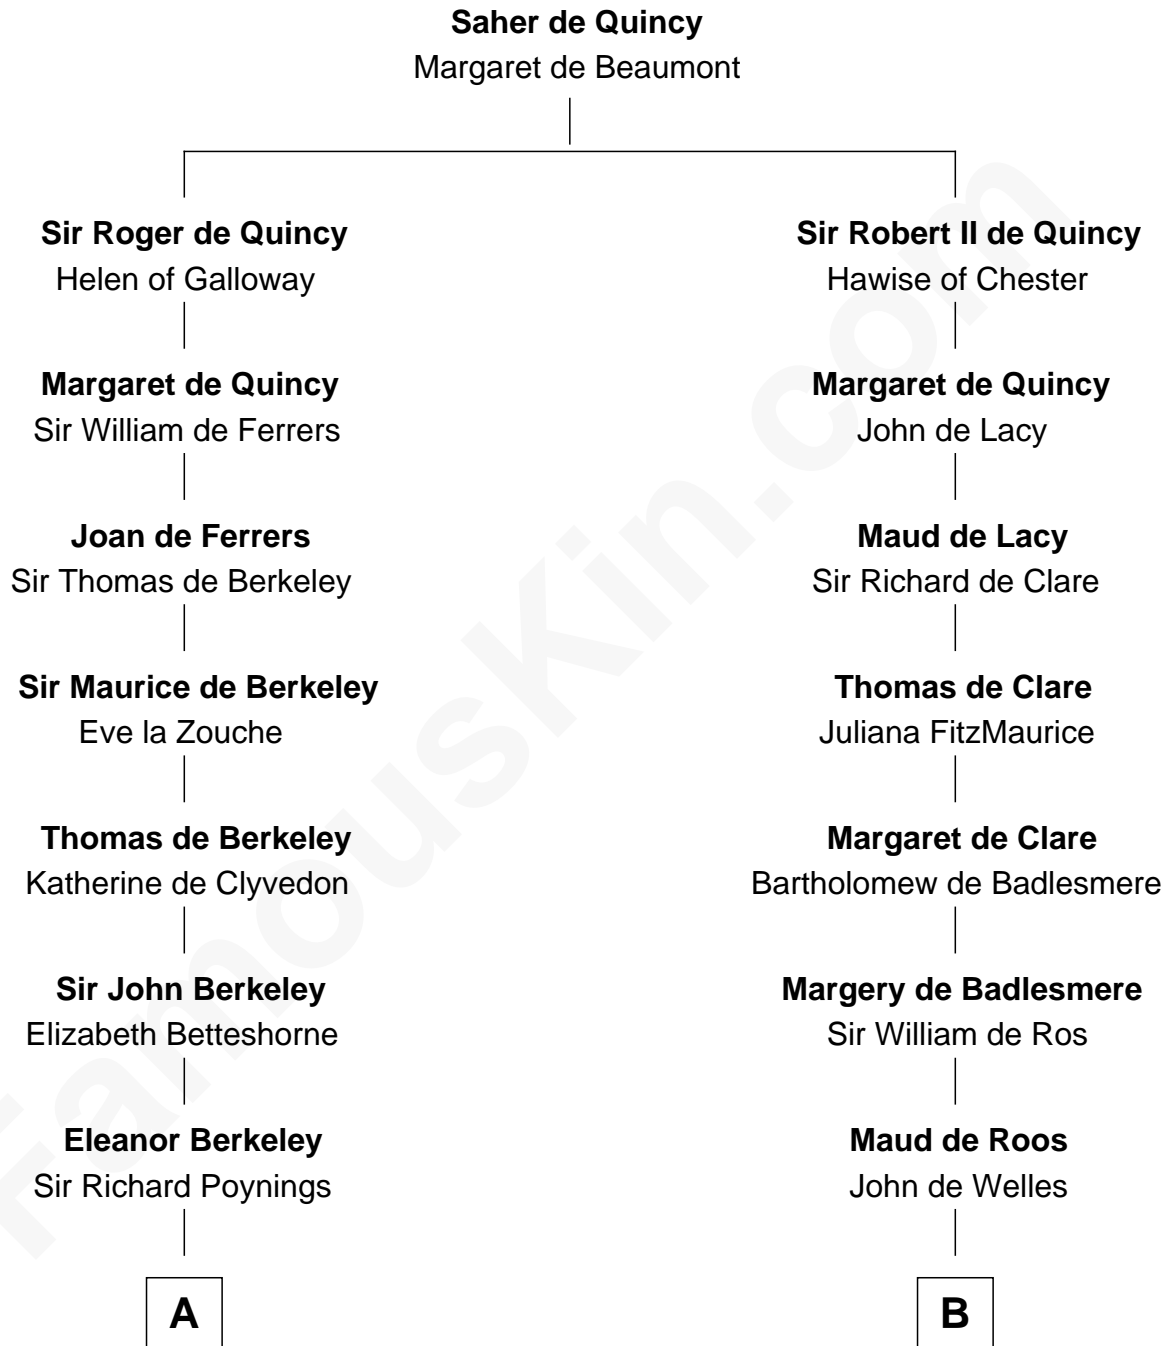

FamousKin.com

Relationship Chart of

Francis Scott Key

Author of "The Star Spangled Banner"

12th cousin 9 times removed of

Anne Boleyn

2nd Wife of King Henry VIII