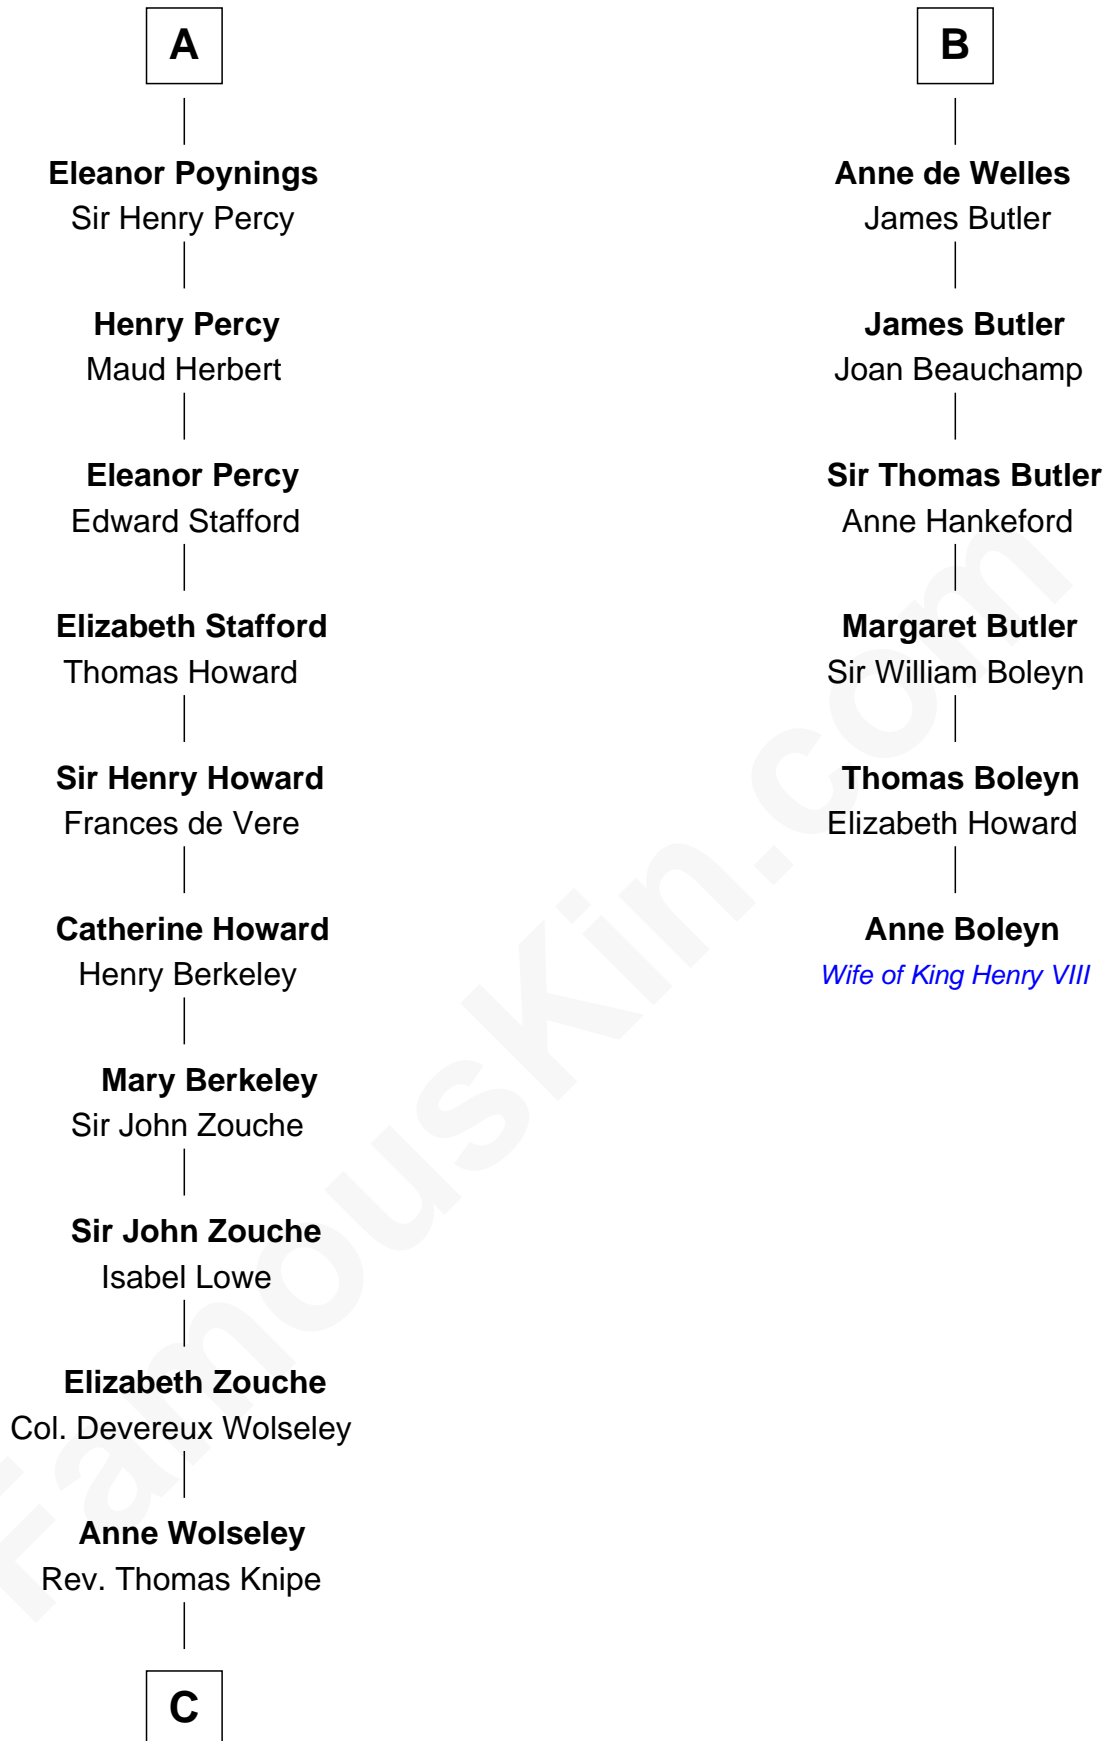

## Relationship Chart of

### Francis Scott Key

Author of "The Star Spangled Banner"

12th cousin 9 times removed of

### Anne Boleyn

2nd Wife of King Henry VIII

**C**

**Anne Knipe**  
Michael Arnold

**Alicia Arnold**  
John Ross

**Ann Arnold Ross**  
Frances Key

**John Ross Key**  
Anne Phebe Penn Dagworthy Charlton

**Francis Scott Key**  
*Author of "The Star Spangled Banner"*