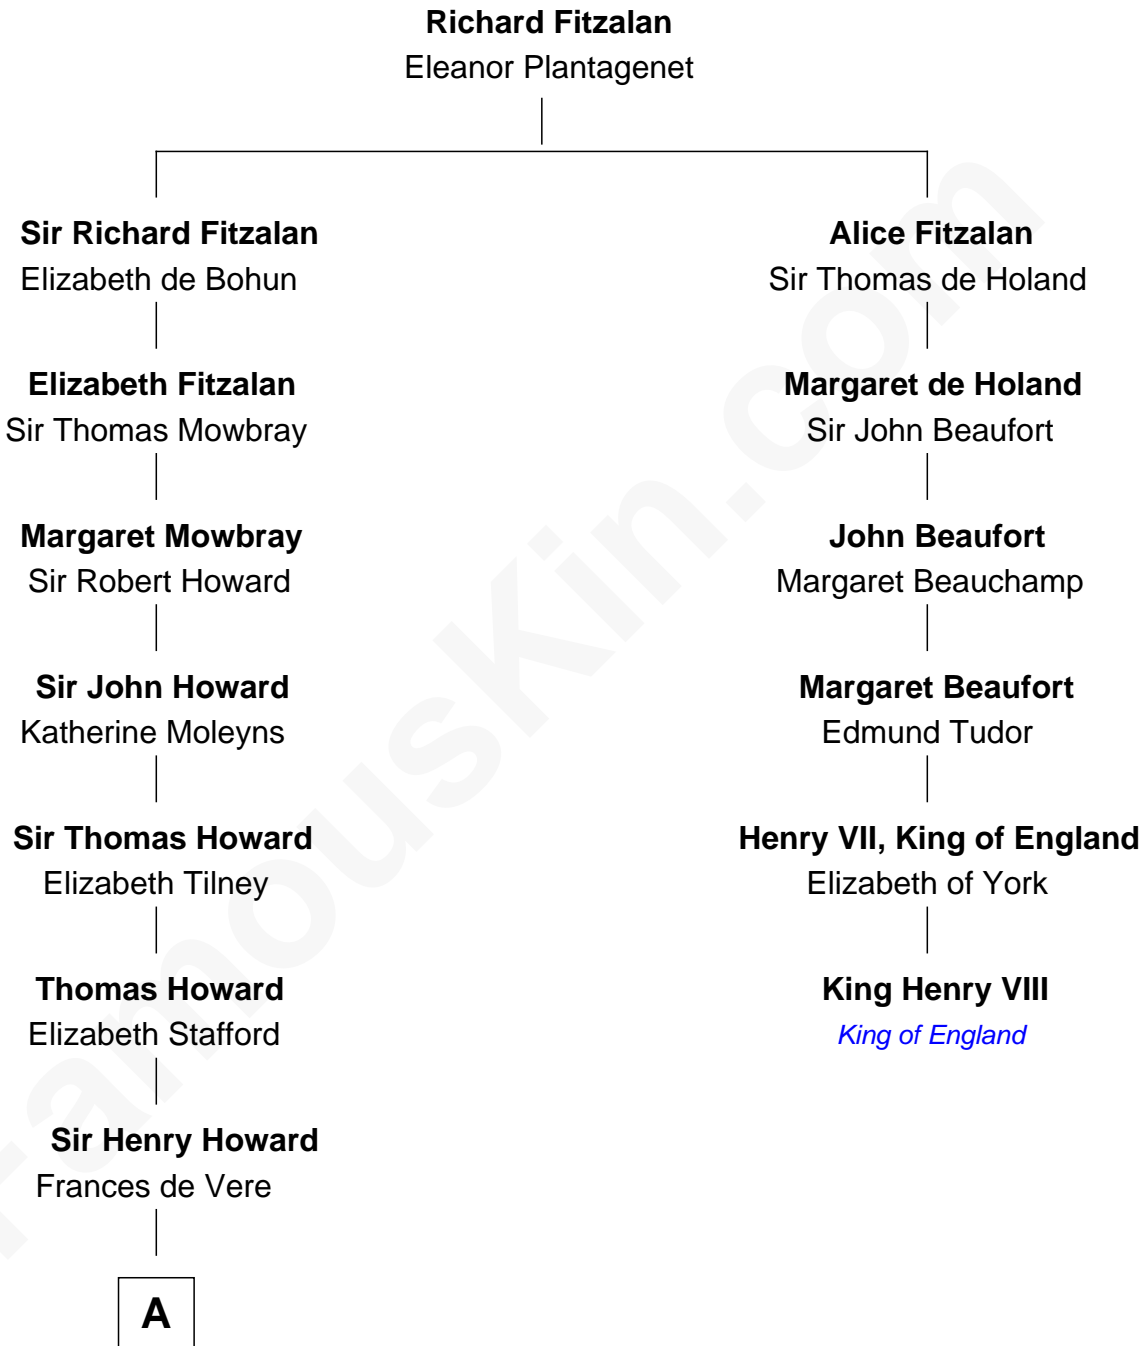

FamousKin.com

Relationship Chart of

Francis Scott Key

Author of "The Star Spangled Banner"

5th cousin 11 times removed of

King Henry VIII
King of England

A

—
Catherine Howard

Henry Berkeley

—
Mary Berkeley

Sir John Zouche

—
Sir John Zouche

Isabel Lowe

—
Elizabeth Zouche

Col. Devereux Wolseley

—
Anne Wolseley

Anne Phebe Penn Dagworthy Charlton

—
Francis Scott Key

Author of "The Star Spangled Banner"