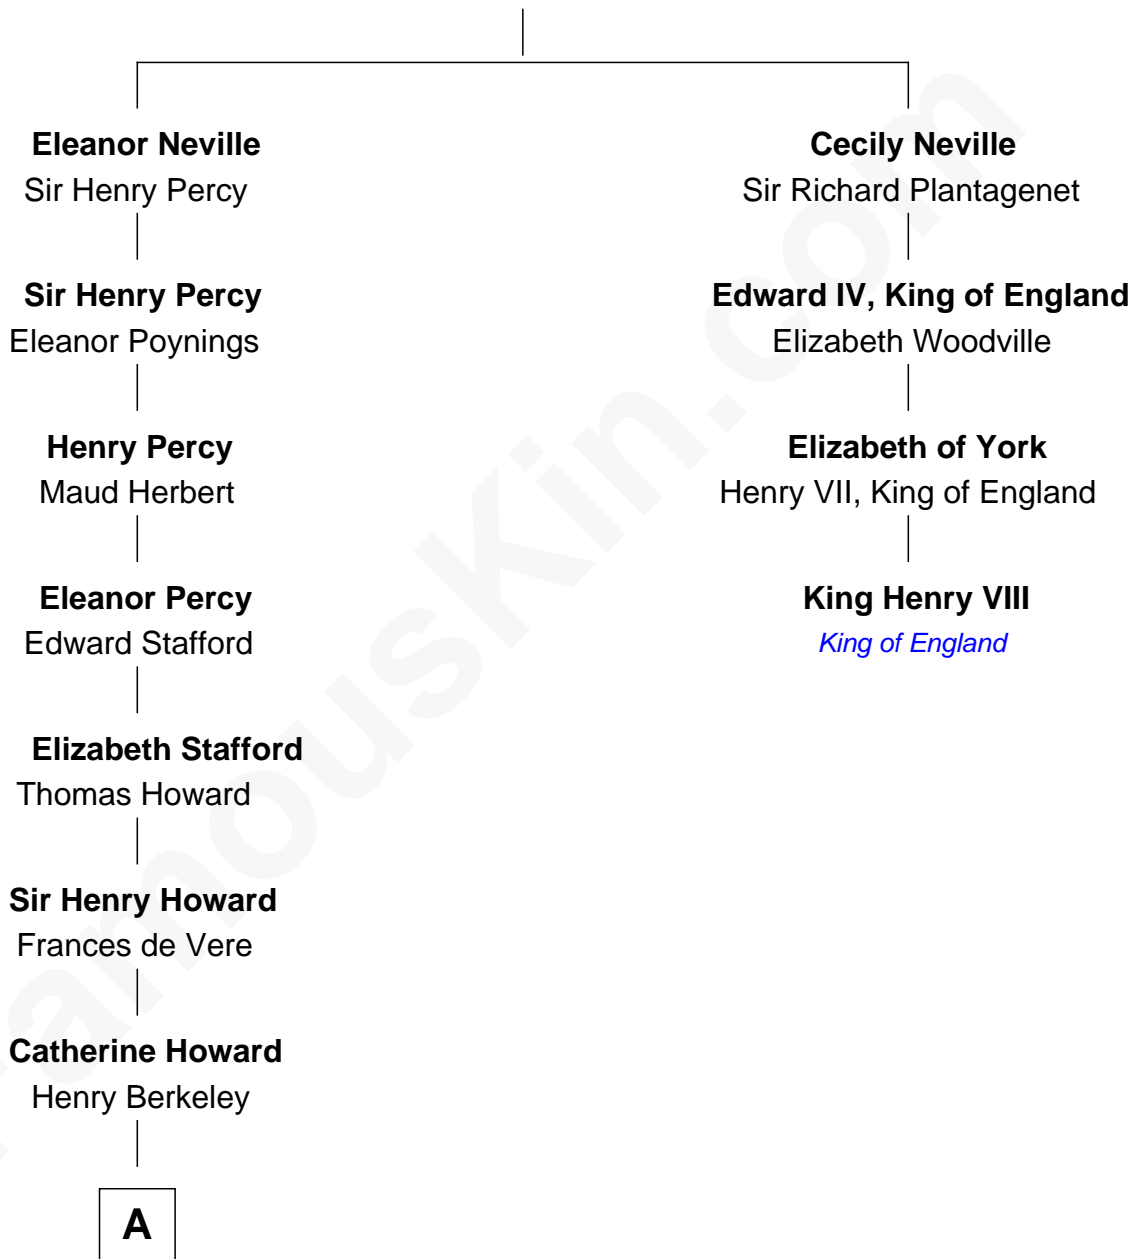

FamousKin.com

Relationship Chart of

Francis Scott Key

Author of "The Star Spangled Banner"

3rd cousin 12 times removed of

King Henry VIII
King of England

Sir Ralph Neville
Joan Beaufort

A

Mary Berkeley

Sir John Zouche

Sir John Zouche

Isabel Lowe

Elizabeth Zouche

Col. Devereux Wolseley

Anne Wolseley

Rev. Thomas Knipe