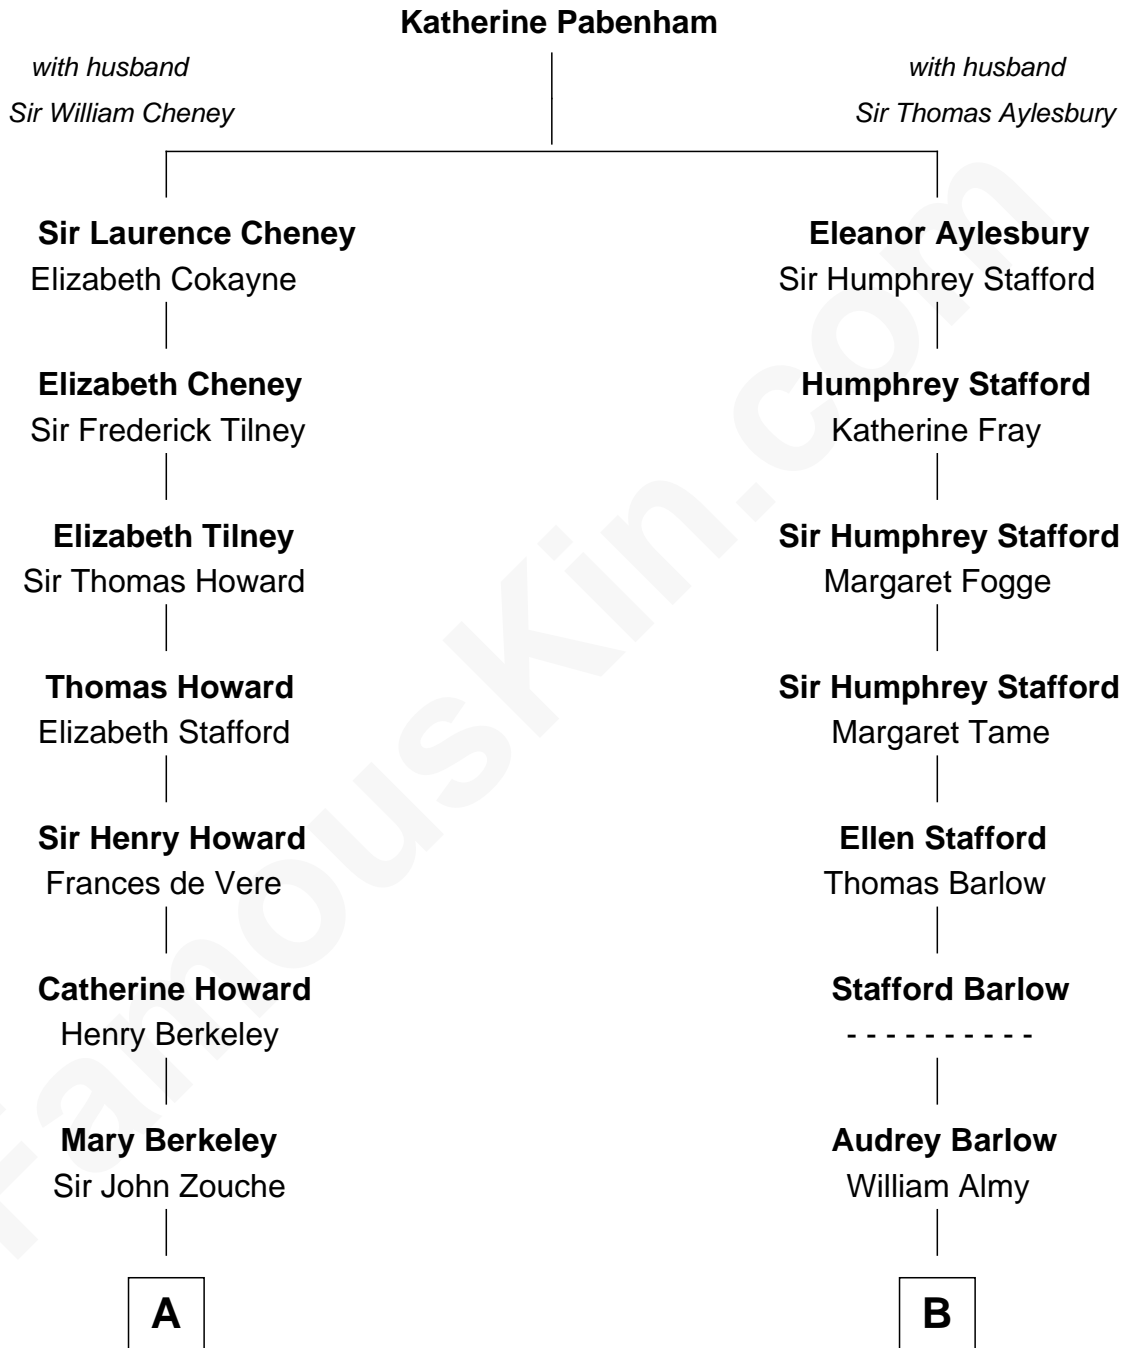

FamousKin.com

Relationship Chart of

Francis Scott Key

Author of "The Star Spangled Banner"

14th cousin 5 times removed of

Amy Adams
Movie Actress

C

Colleen Hammond
Joseph Hugh Hicken

Kathryn Hicken
Richard Kent Adams

Amy Adams
Movie Actress

FamousKin.com