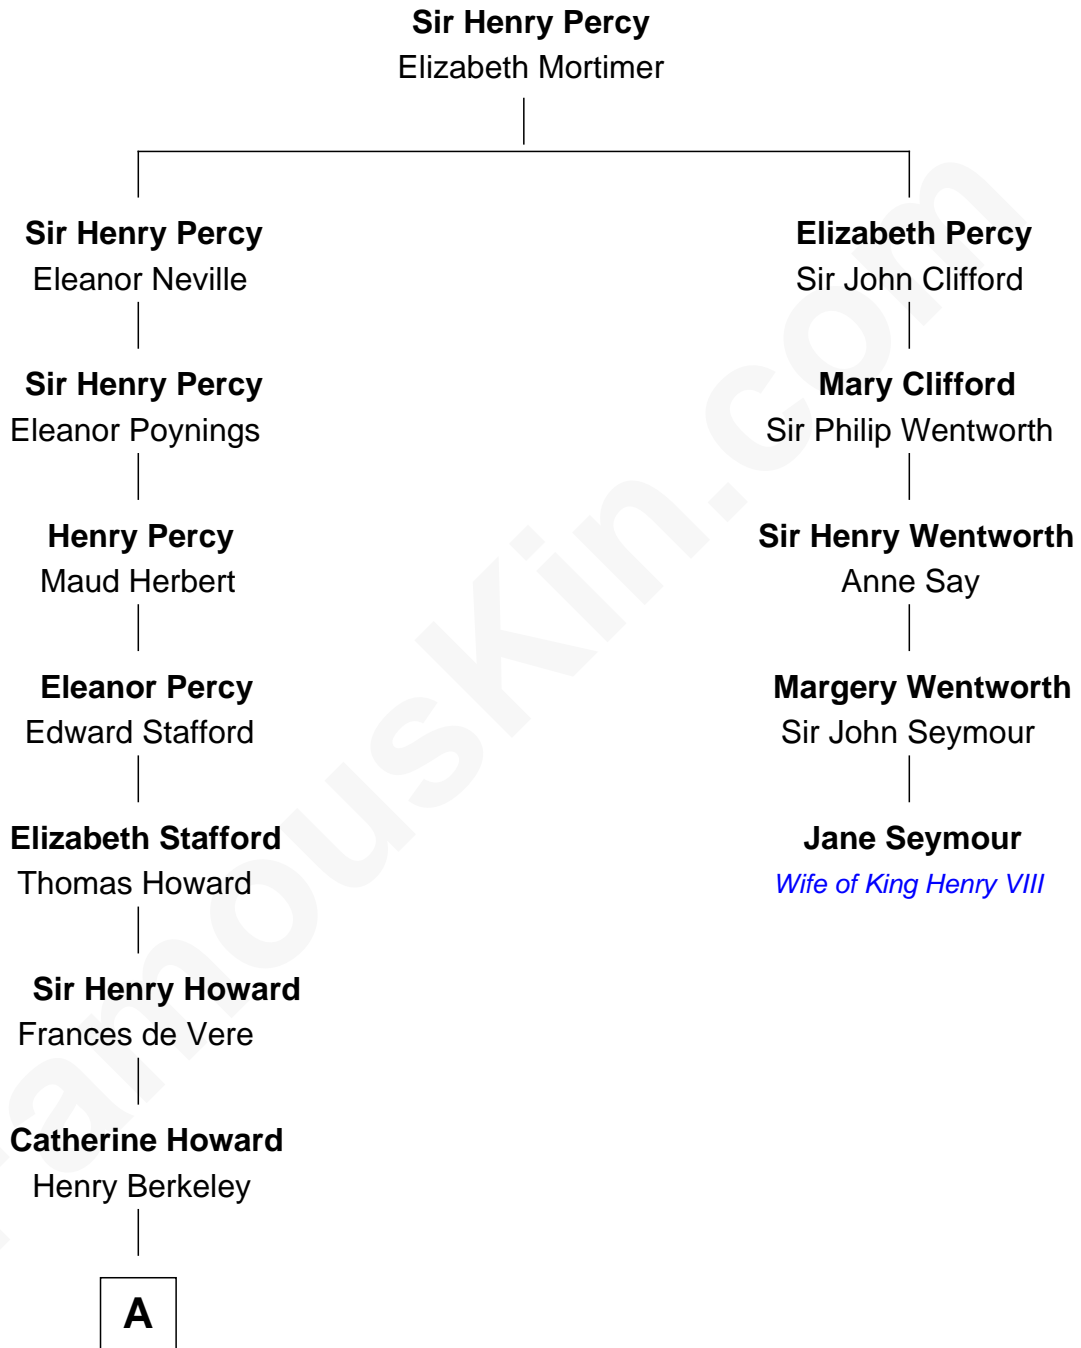

## Relationship Chart of

### Francis Scott Key

Author of "The Star Spangled Banner"

4th cousin 11 times removed of

**Jane Seymour**

3rd Wife of King Henry VIII

**A**

**Mary Berkeley**  
Sir John Zouche

**Sir John Zouche**  
Isabel Lowe

**Elizabeth Zouche**  
Col. Devereux Wolseley

**Anne Wolseley**  
Rev. Thomas Knipe

**Anne Knipe**  
Michael Arnold

**Alicia Arnold**  
John Ross

**Ann Arnold Ross**  
Frances Key

**John Ross Key**  
Anne Phebe Penn Dagworthy Charlton

**Francis Scott Key**

*Author of "The Star Spangled Banner"*