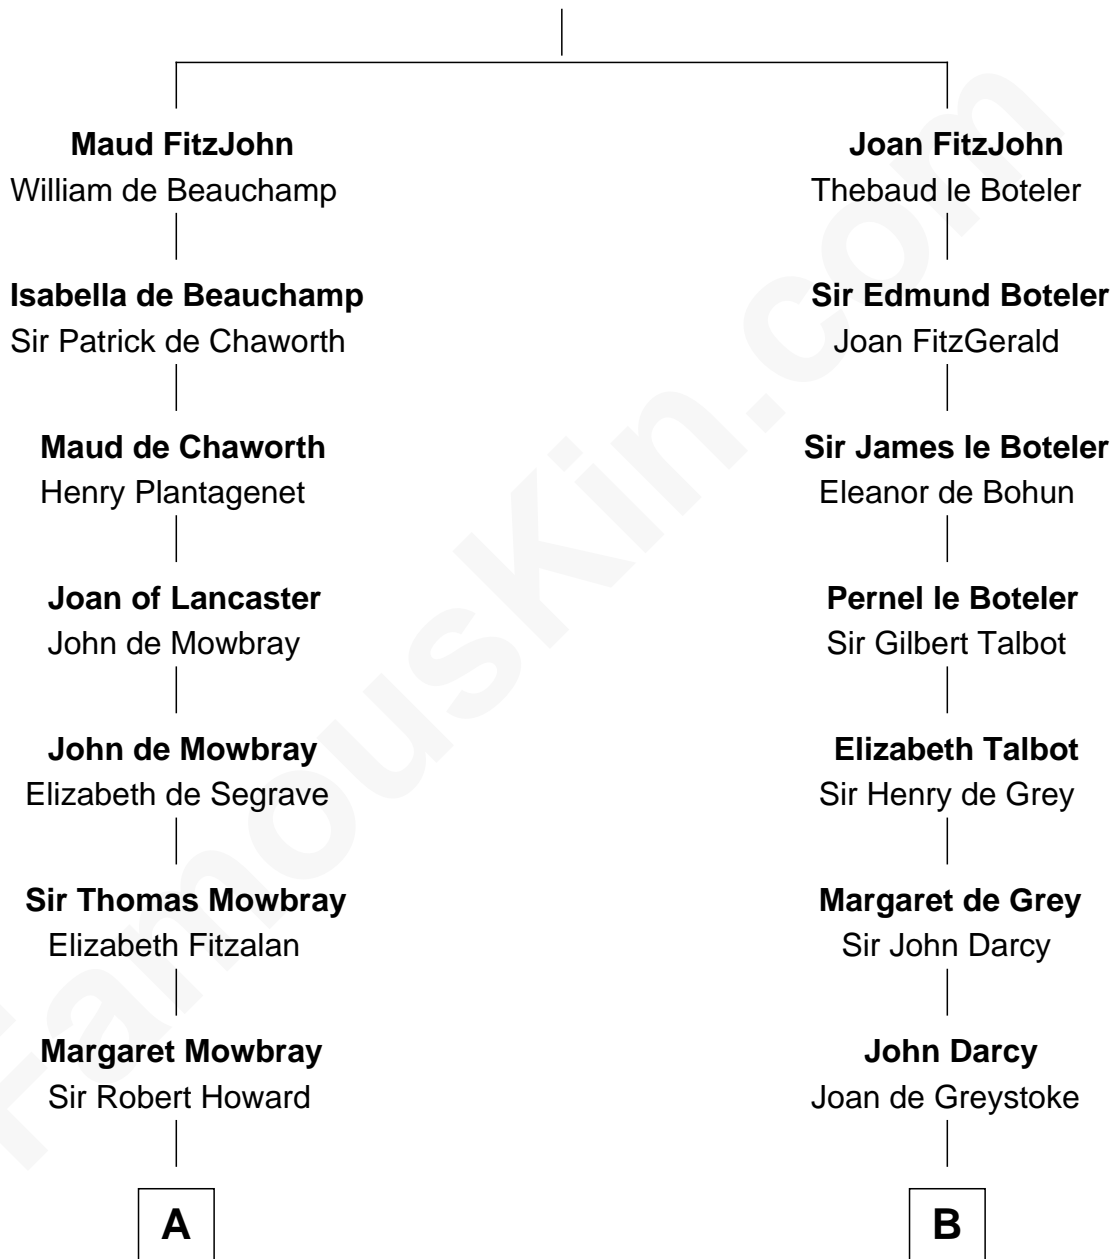

Sir John FitzGeoffrey

Isabel le Bigod