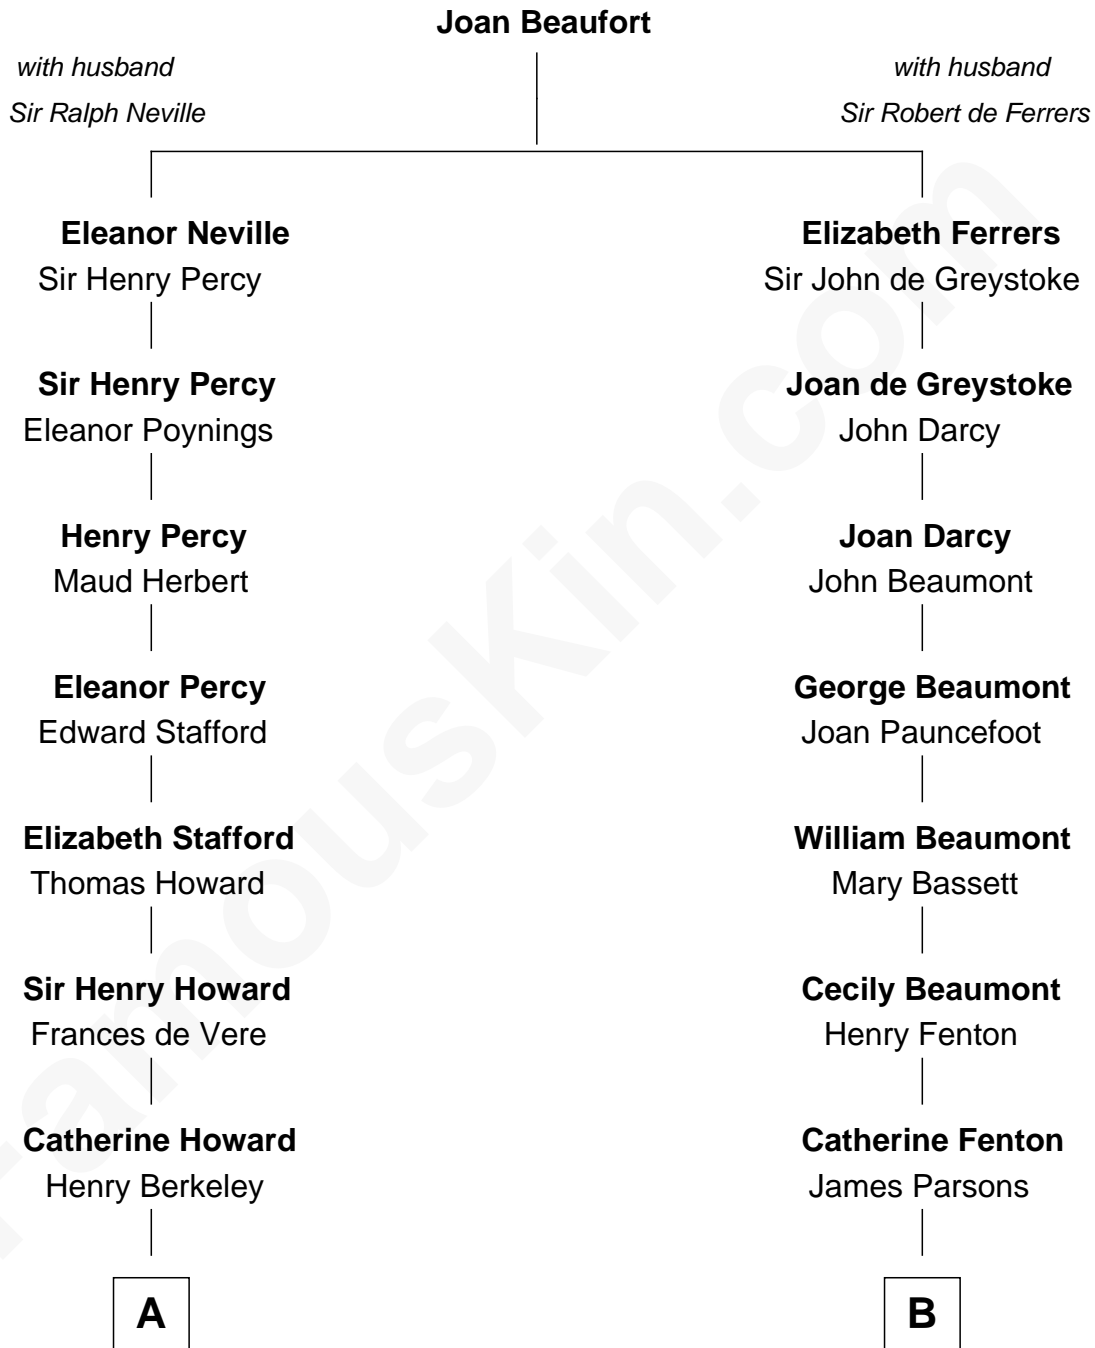

Sir Arthur Conan Doyle

Author, "Sherlock Holmes"