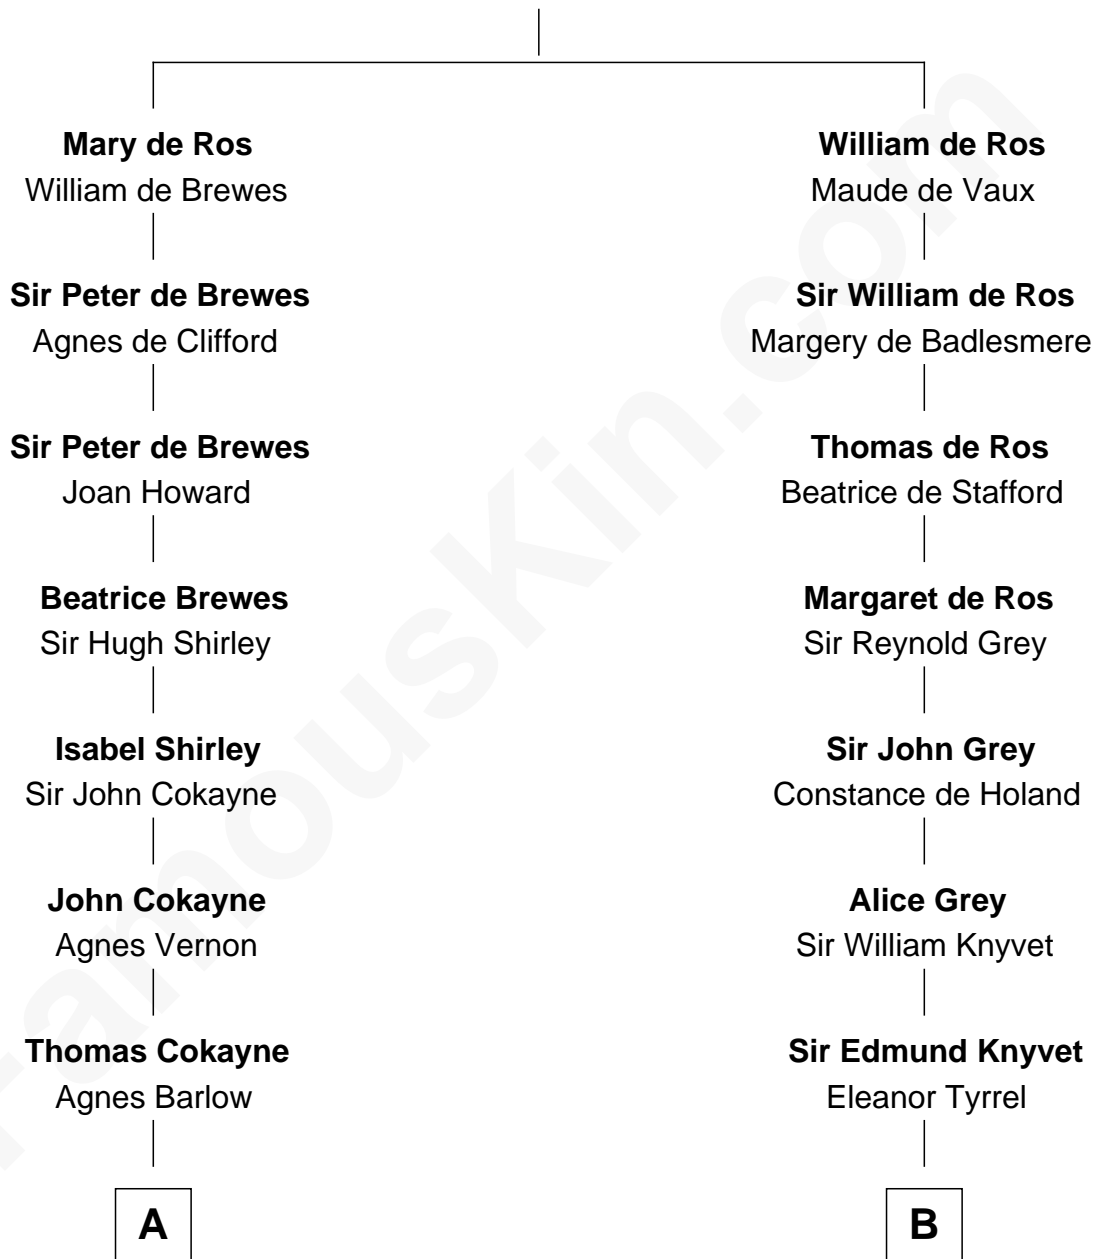

## Relationship Chart of

### Francis Scott Key

Author of "The Star Spangled Banner"

18th cousin 3 times removed of

**Tilda Swinton**

Movie Actress

**Sir Robert de Ros**

Isabel de Aubeney

**C**

**John Ross Key**

Anne Phebe Penn Dagworthy Charlton

**Francis Scott Key**

*Author of "The Star Spangled Banner"*

**D**

**Albany Fetherstonhaugh**

Evelyn Gertrude Astell

**Gertrude Clare Fetherstonhaugh**