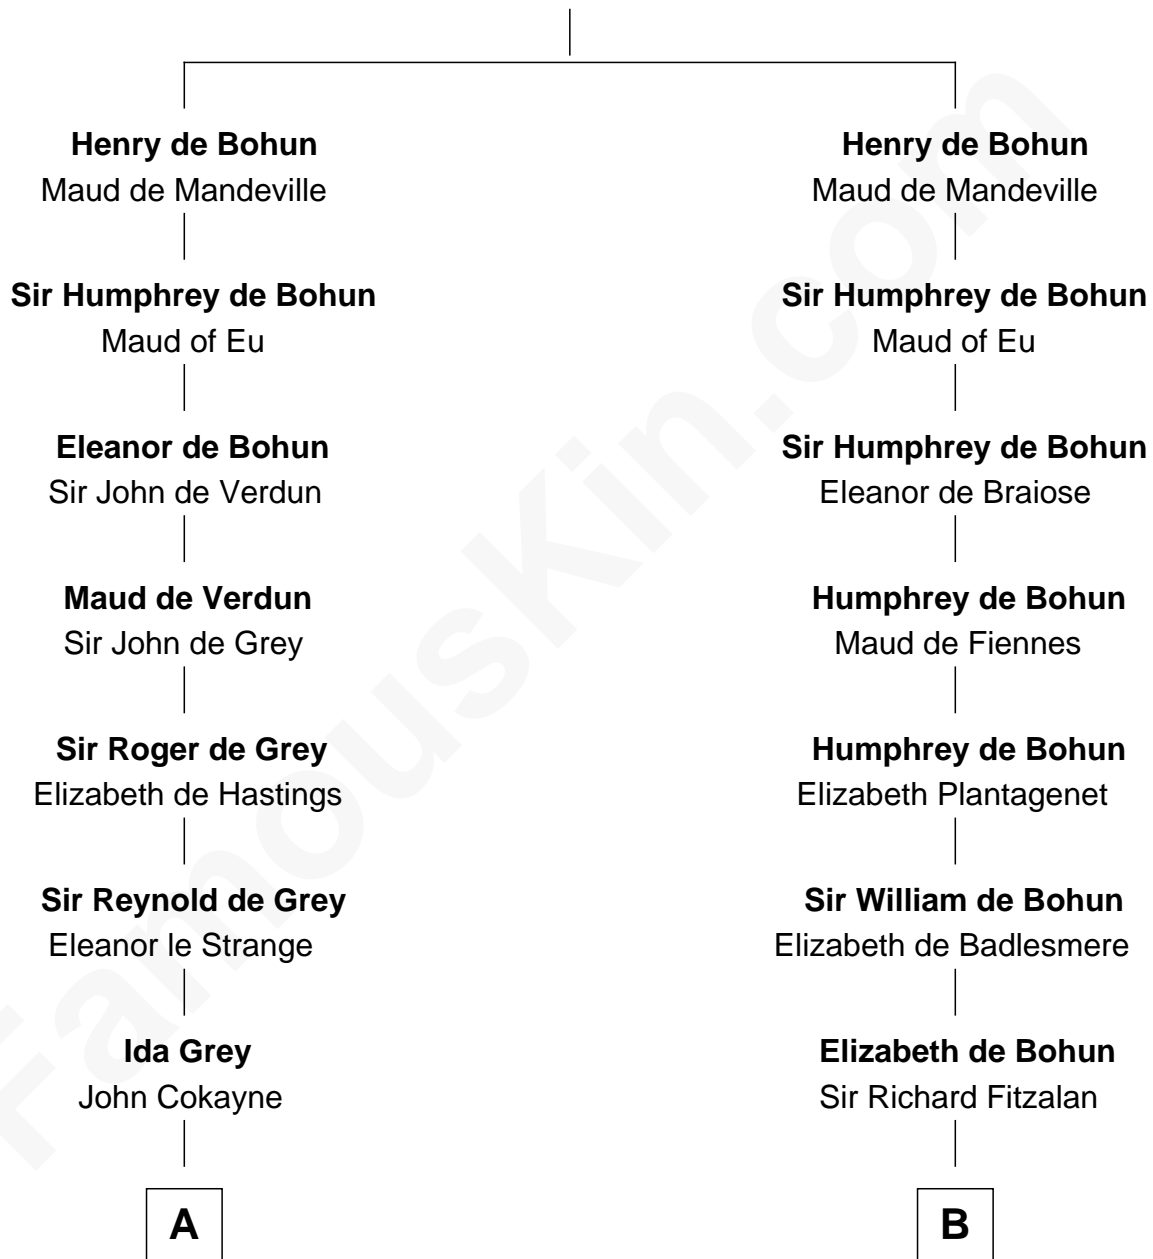

## Relationship Chart of

### Francis Scott Key

Author of "The Star Spangled Banner"

21st cousin of

### Fitzhugh Lee

40th Governor of Virginia

**Humphrey IV de Bohun**

Margaret of Scotland

**C**

**Anne Knipe**  
Michael Arnold

**Alicia Arnold**  
John Ross

**Ann Arnold Ross**  
Frances Key

**John Ross Key**  
Anne Phebe Penn Dagworthy Charlton

**Francis Scott Key**  
*Author of "The Star Spangled Banner"*

**D**

**Henry Lee**  
Mary Bland

**Col. Henry Lee**  
Lucy Grymes

**Maj. Gen. Henry Lee**  
Anne Hill Carter