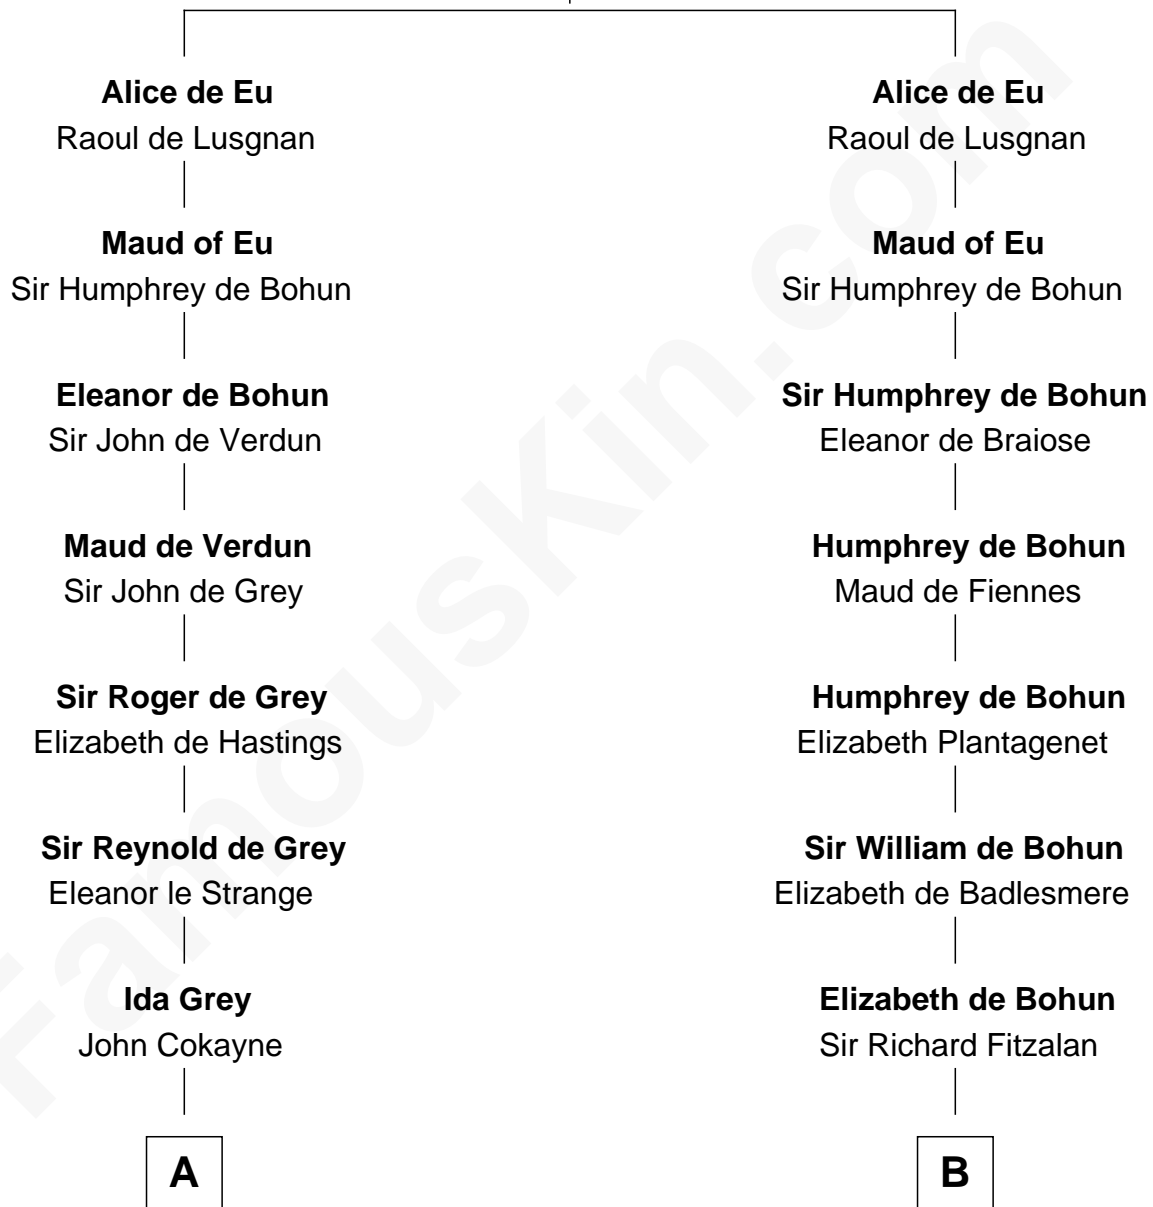

## Relationship Chart of

### Francis Scott Key

Author of "The Star Spangled Banner"

21st cousin of

### Fitzhugh Lee

40th Governor of Virginia

**Henri de Eu**  
Maud de Warenne

**C**

**Anne Knipe**  
Michael Arnold

**Alicia Arnold**  
John Ross

**Ann Arnold Ross**  
Frances Key

**John Ross Key**  
Anne Phebe Penn Dagworthy Charlton