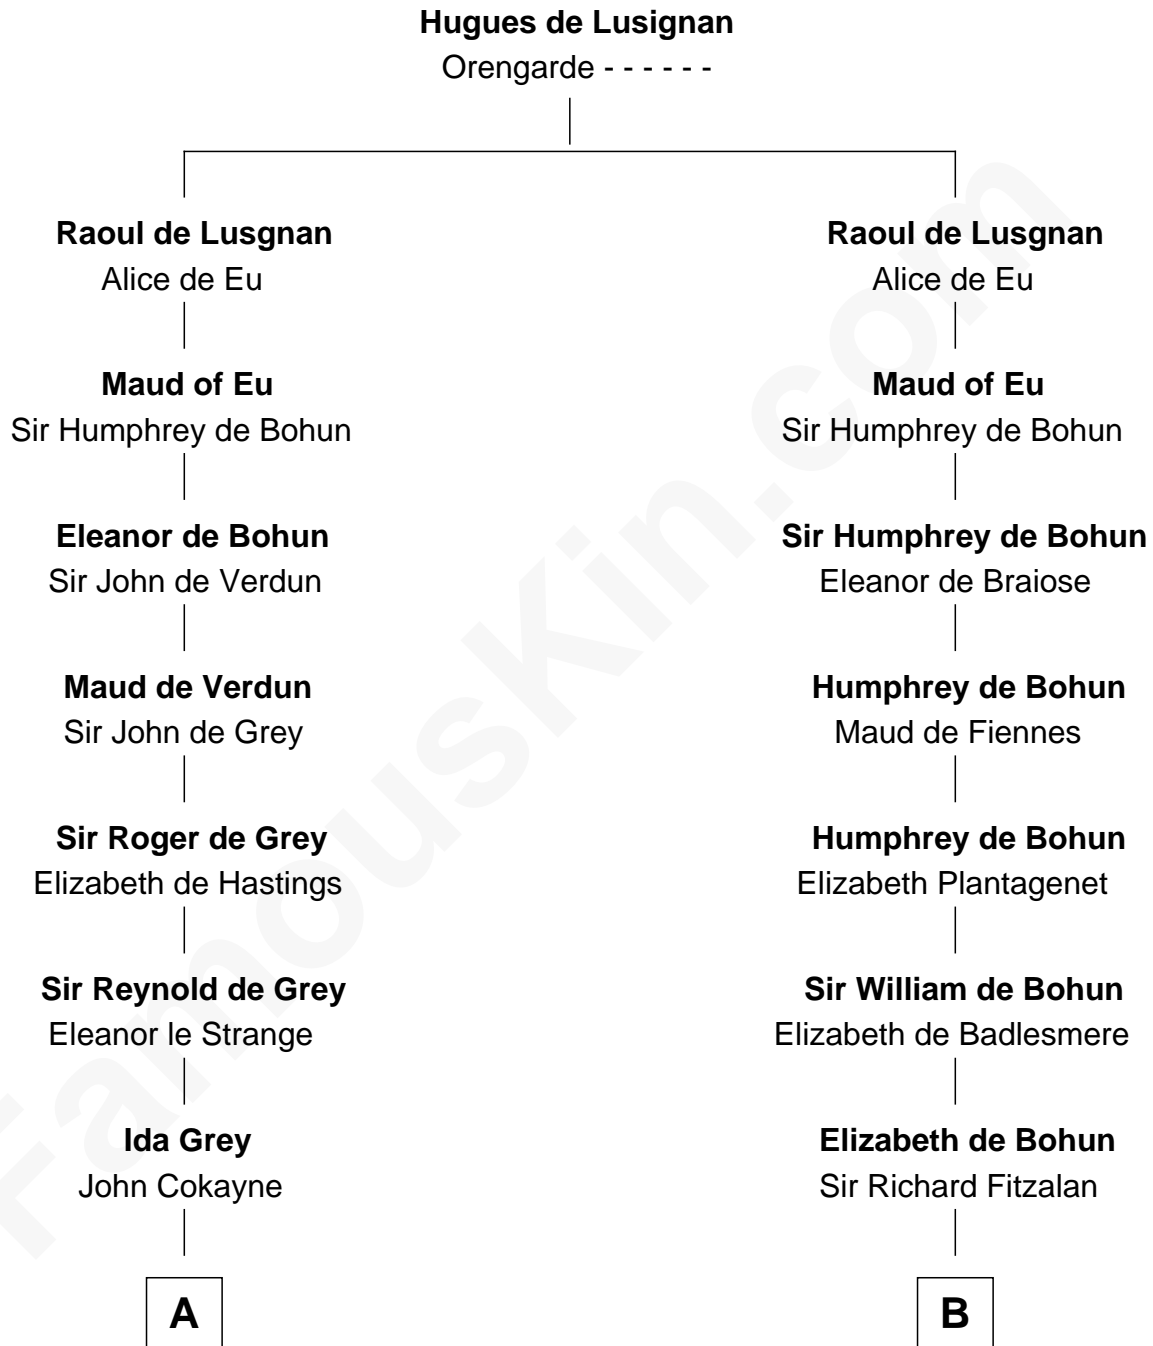

FamousKin.com

Relationship Chart of

Francis Scott Key

Author of "The Star Spangled Banner"

21st cousin of

Fitzhugh Lee

40th Governor of Virginia

C

Anne Knipe
Michael Arnold

Alicia Arnold
John Ross

Ann Arnold Ross
Frances Key

John Ross Key
Anne Phebe Penn Dagworthy Charlton

Francis Scott Key
Author of "The Star Spangled Banner"

D

Henry Lee
Mary Bland

Col. Henry Lee
Lucy Grymes