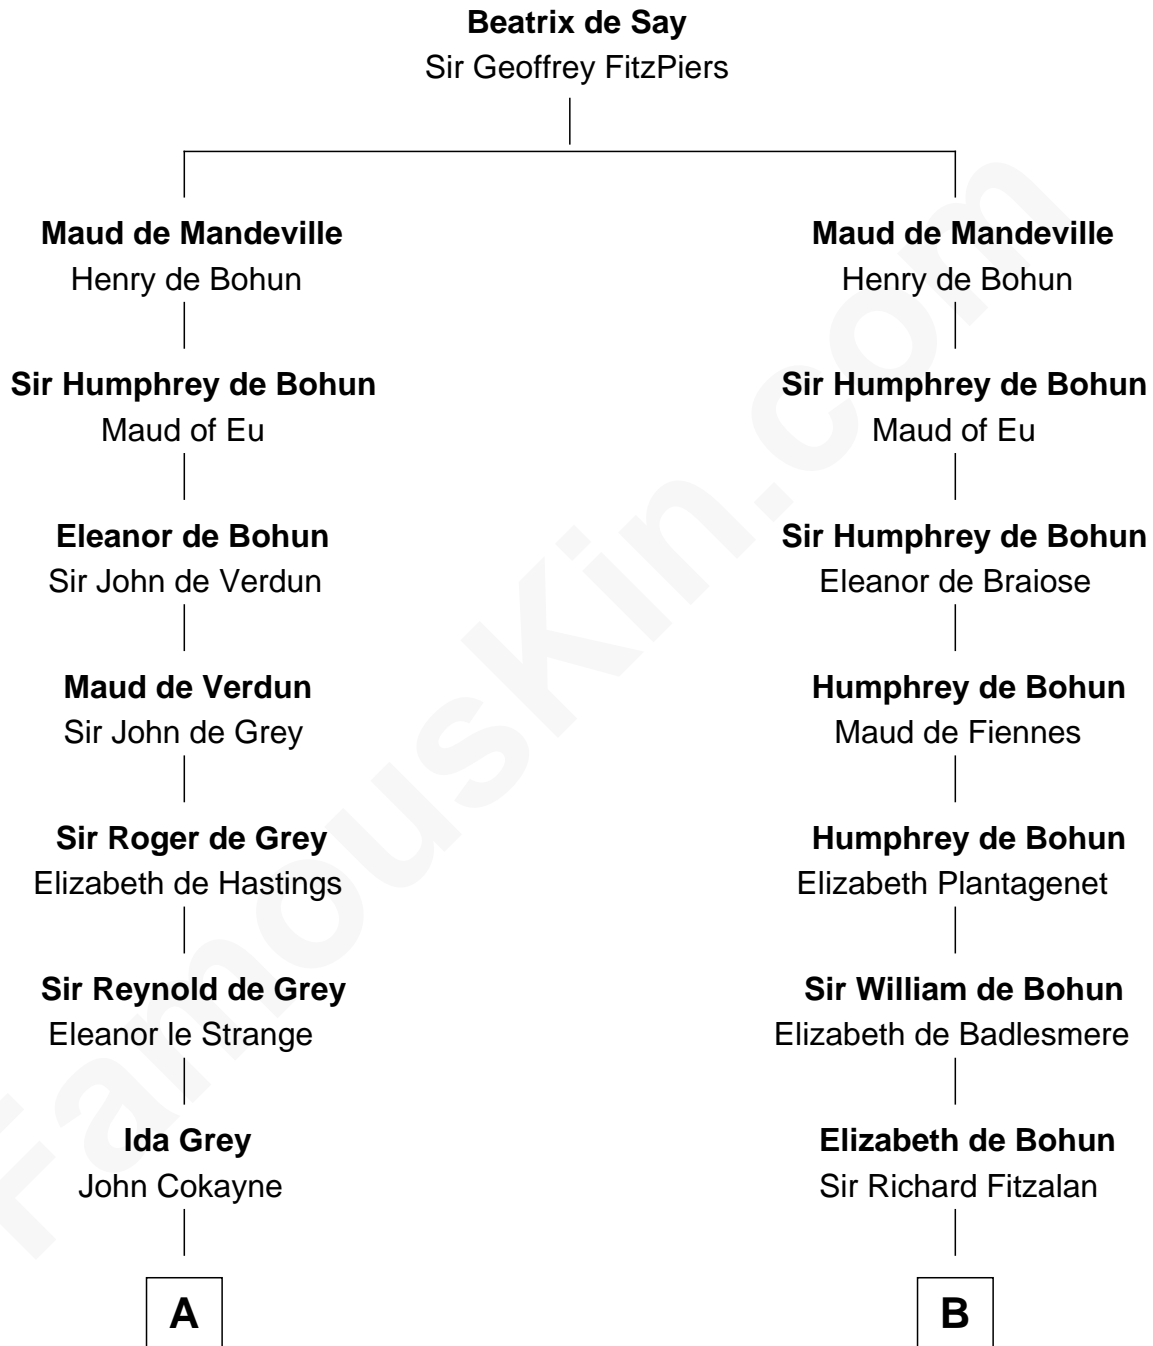

FamousKin.com

Relationship Chart of

Francis Scott Key

Author of "The Star Spangled Banner"

21st cousin of

Fitzhugh Lee

40th Governor of Virginia

C

Anne Knipe
Michael Arnold

Alicia Arnold
John Ross

Ann Arnold Ross
Frances Key

John Ross Key
Anne Phebe Penn Dagworthy Charlton

Francis Scott Key
Author of "The Star Spangled Banner"

D

Henry Lee
Mary Bland

Col. Henry Lee
Lucy Grymes

Maj. Gen. Henry Lee
Anne Hill Carter

Sydney Smith Lee
Anna Maria Mason

Fitzhugh Lee
40th Governor of Virginia

FamousKin.com