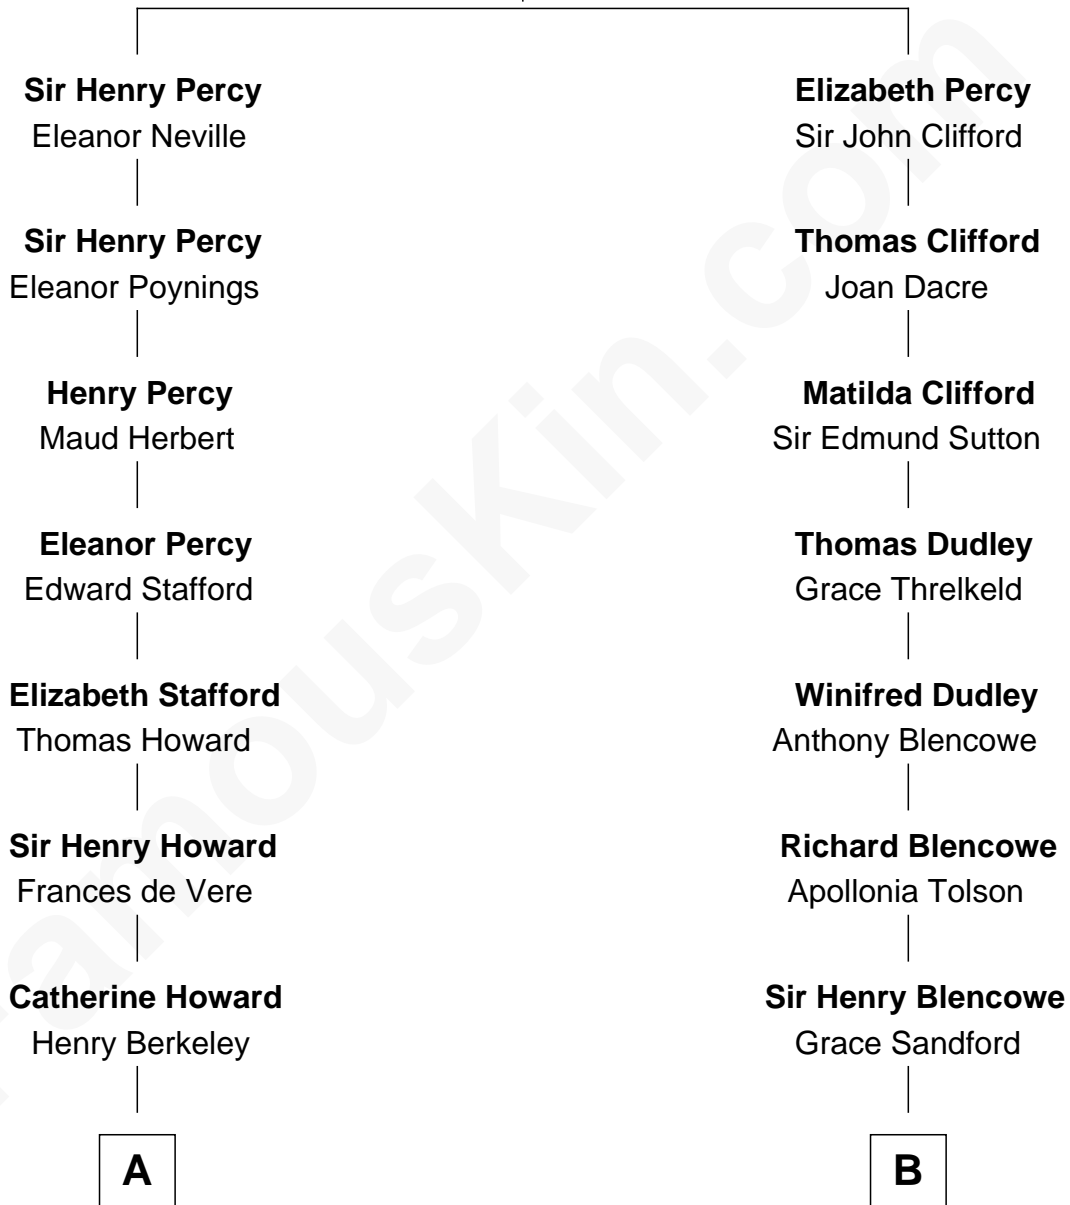

FamousKin.com

Relationship Chart of

Francis Scott Key

Author of "The Star Spangled Banner"

15th cousin of

Fitzhugh Lee

40th Governor of Virginia

Sir Henry Percy
Elizabeth Mortimer

A

Mary Berkeley
Sir John Zouche

Sir John Zouche
Isabel Lowe

Elizabeth Zouche
Col. Devereux Wolseley

Anne Wolseley
Rev. Thomas Knipe

Anne Knipe
Michael Arnold

Alicia Arnold
John Ross

Ann Arnold Ross
Frances Key

John Ross Key
Anne Phebe Penn Dagworthy Charlton

Francis Scott Key
Author of "The Star Spangled Banner"

B

John Blencowe
Anne Mallison

Elizabeth Blencowe
Henry Thompson

Sir William Thompson
Mary Stephens

Stephens Thompson
Dorothea Tanton