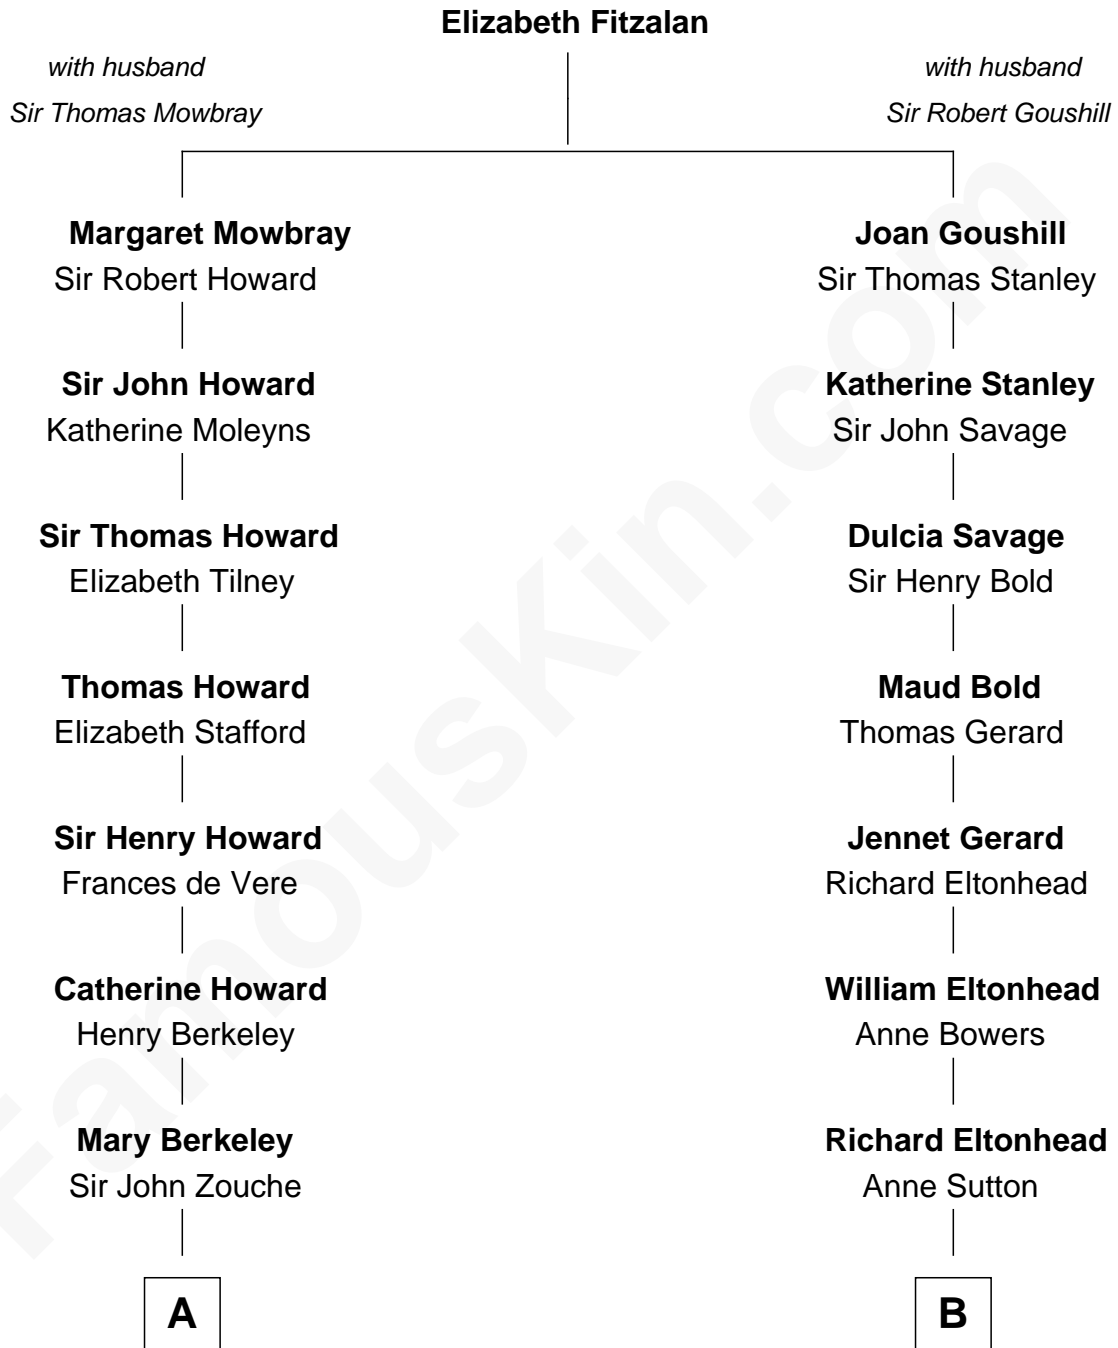

## Relationship Chart of

### Francis Scott Key

Author of "The Star Spangled Banner"

13th cousin 1 time removed of

**Fitzhugh Lee**

40th Governor of Virginia

**A**

**Sir John Zouche**

Isabel Lowe