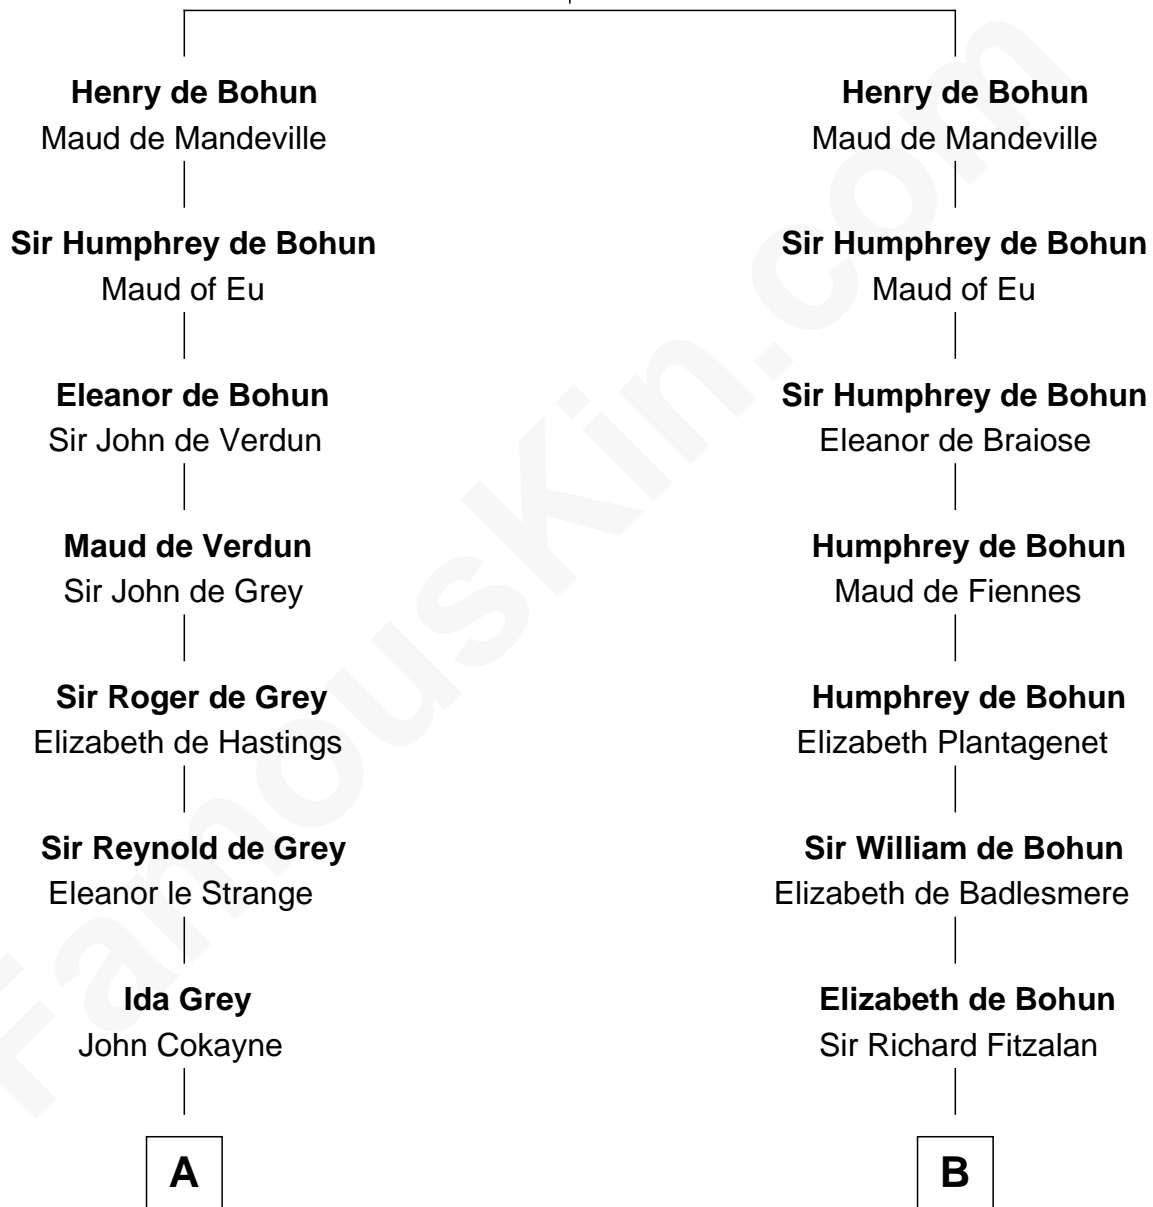

## Relationship Chart of

### Francis Scott Key

Author of "The Star Spangled Banner"

19th cousin 2 times removed of

**Thomas Sim Lee**

2nd and 7th Governor of Maryland

**Humphrey IV de Bohun**

Margaret of Scotland

**C**

**Anne Knipe**  
Michael Arnold

**Alicia Arnold**  
John Ross

**Ann Arnold Ross**  
Frances Key

**John Ross Key**  
Anne Phebe Penn Dagworthy Charlton

**Francis Scott Key**  
*Author of "The Star Spangled Banner"*