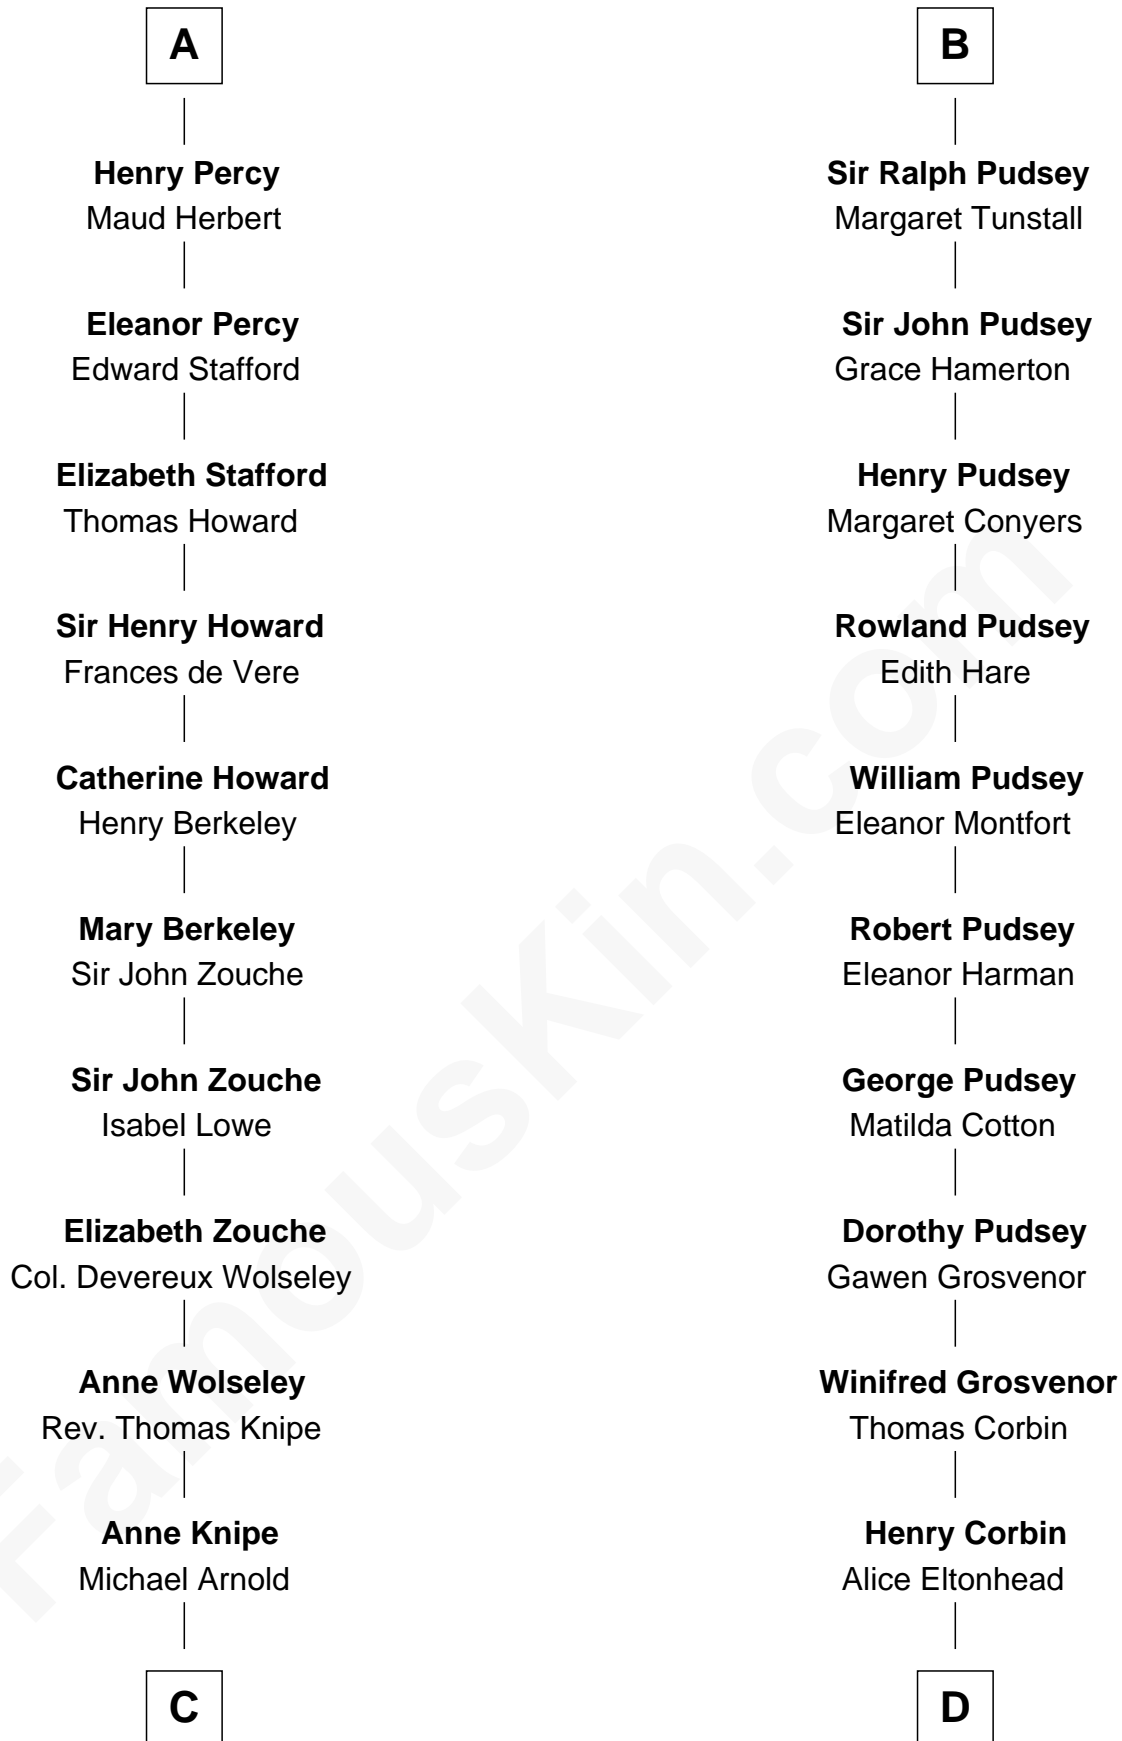

FamousKin.com

Relationship Chart of

Francis Scott Key

Author of "The Star Spangled Banner"

20th cousin of

Thomas Sim Lee

2nd and 7th Governor of Maryland

Sir Richard FitzRoy

Rose de Dover

C

Alicia Arnold

John Ross

Ann Arnold Ross

Frances Key

John Ross Key

Anne Phebe Penn Dagworthy Charlton

Francis Scott Key

Author of "The Star Spangled Banner"

D

Laetitia Corbin

Richard Lee

Philip Lee

Sarah Brooke

Thomas Lee