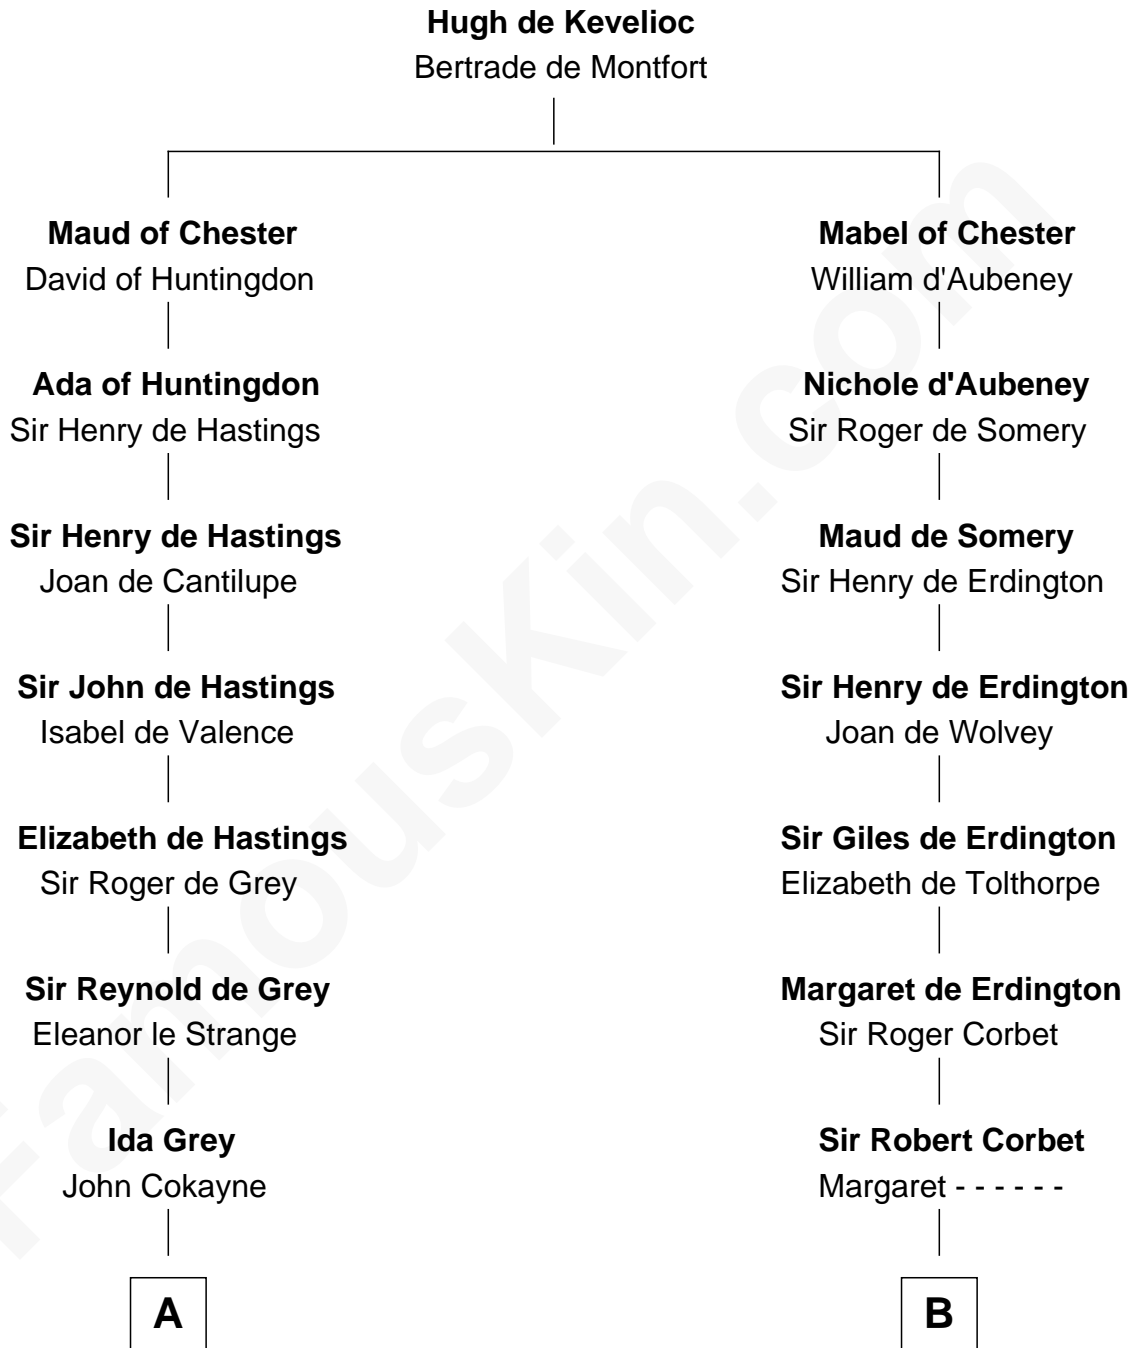

## Relationship Chart of

### Francis Scott Key

Author of "The Star Spangled Banner"

19th cousin 2 times removed of

**Thomas Sim Lee**

2nd and 7th Governor of Maryland

**C**

**Anne Knipe**  
Michael Arnold

**Alicia Arnold**  
John Ross