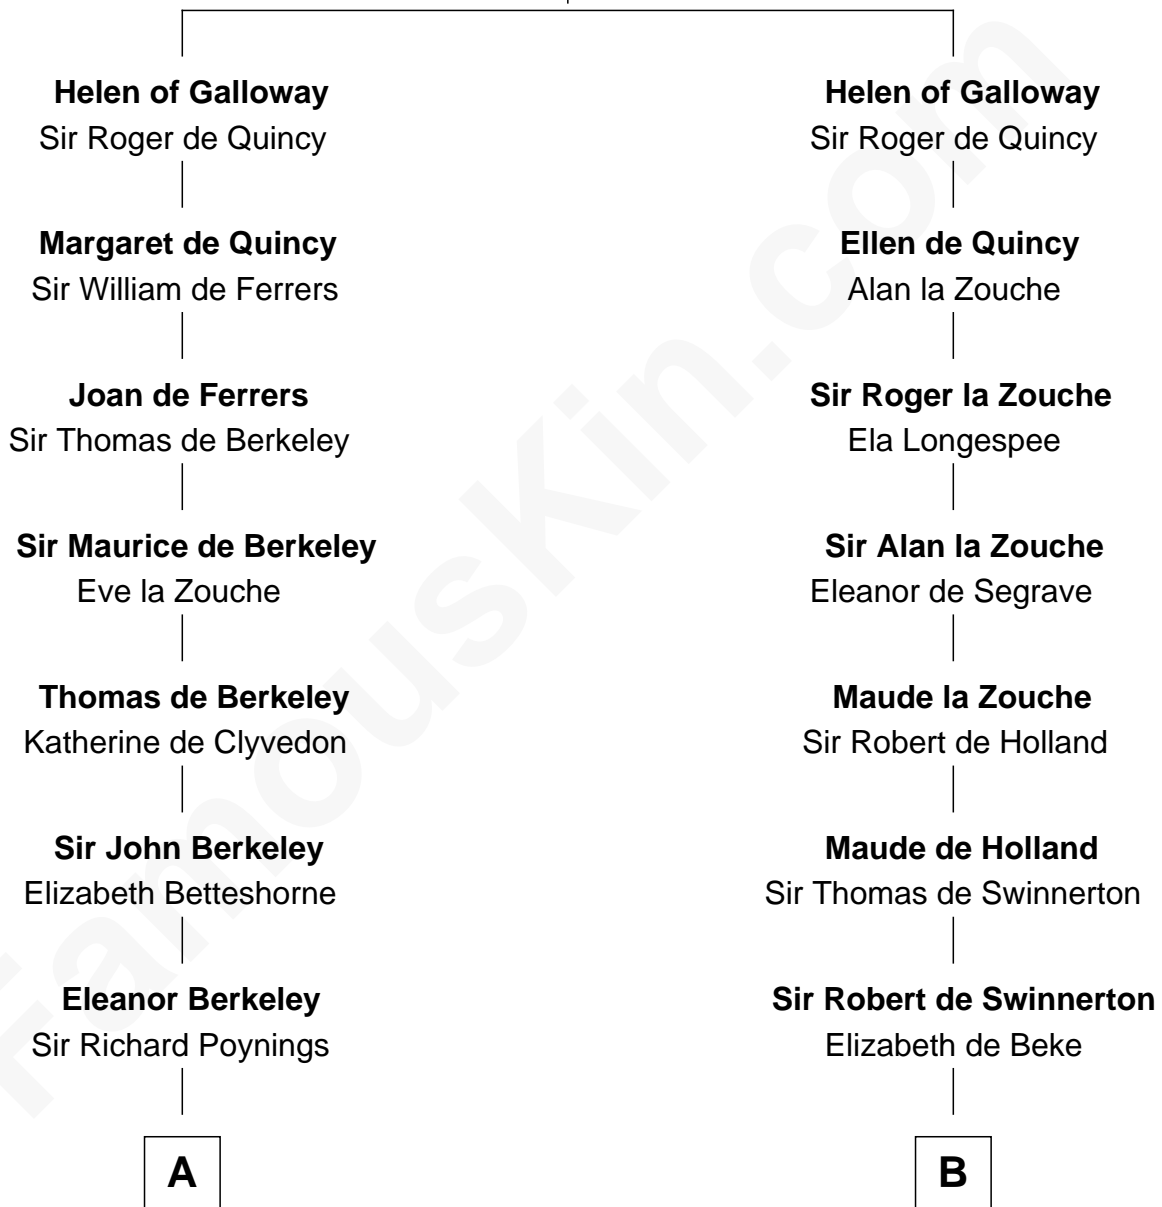

FamousKin.com

Relationship Chart of

Francis Scott Key

Author of "The Star Spangled Banner"

19th cousin 2 times removed of

Thomas Sim Lee

2nd and 7th Governor of Maryland

Alan of Galloway

Helen de l'Isle

C

Anne Knipe
Michael Arnold

Alicia Arnold
John Ross

Ann Arnold Ross
Frances Key

John Ross Key
Anne Phebe Penn Dagworthy Charlton

Francis Scott Key
Author of "The Star Spangled Banner"

D