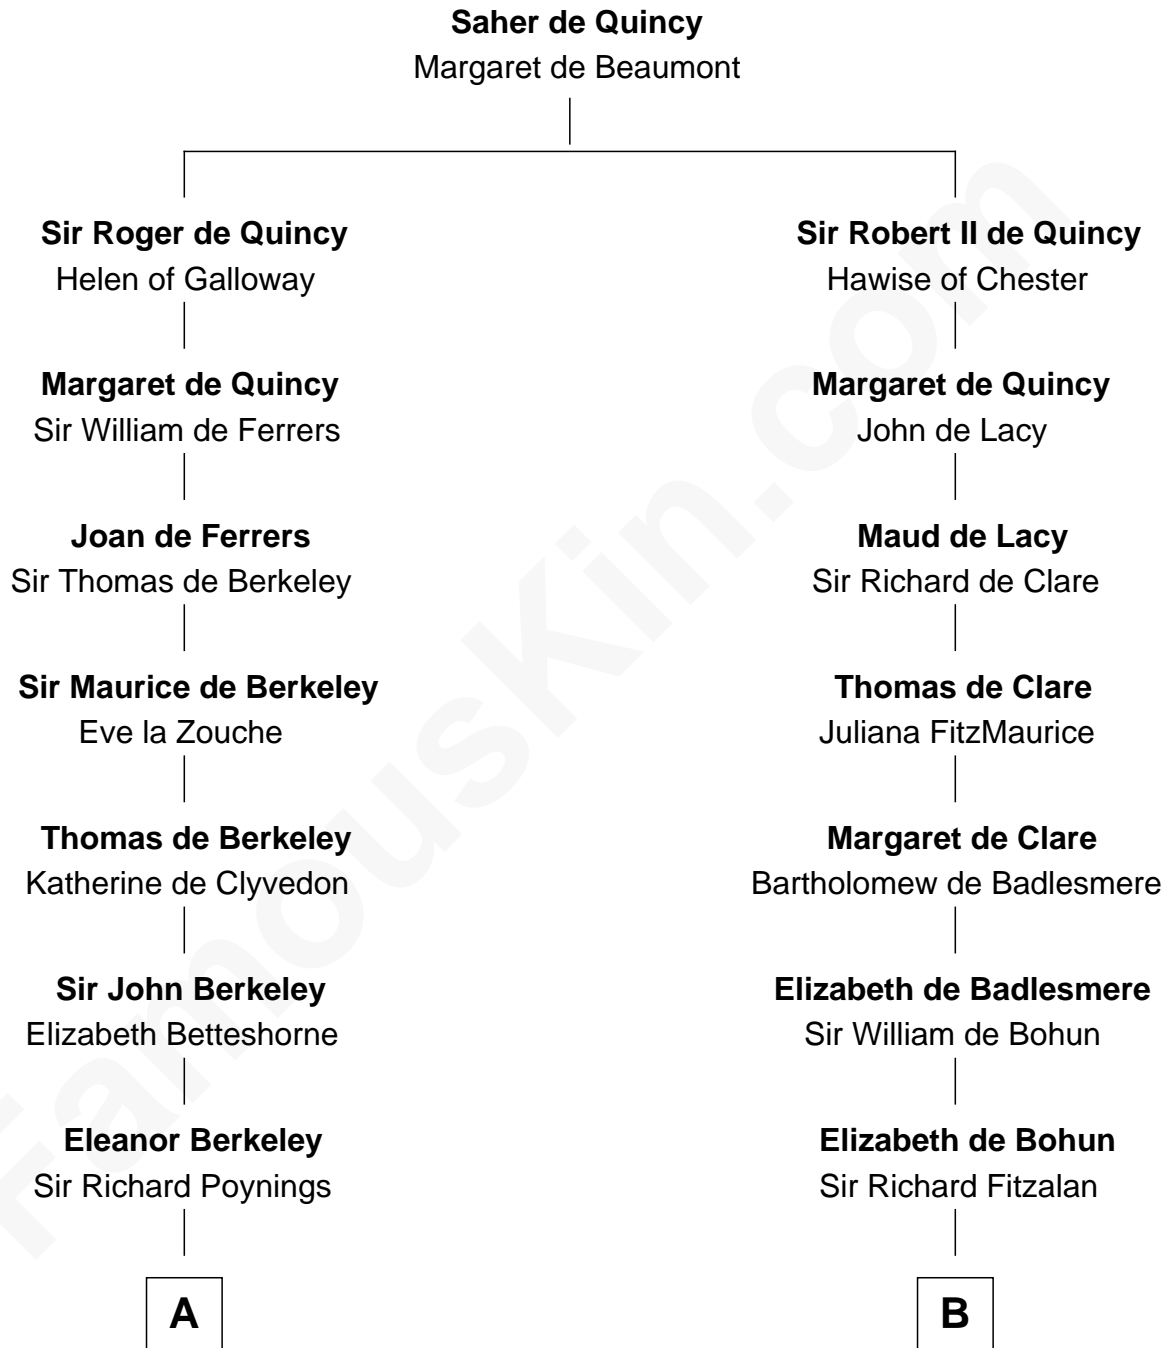

## Relationship Chart of

### Francis Scott Key

Author of "The Star Spangled Banner"

19th cousin 2 times removed of

**Thomas Sim Lee**

2nd and 7th Governor of Maryland

**C**

**Anne Knipe**  
Michael Arnold

**Alicia Arnold**  
John Ross