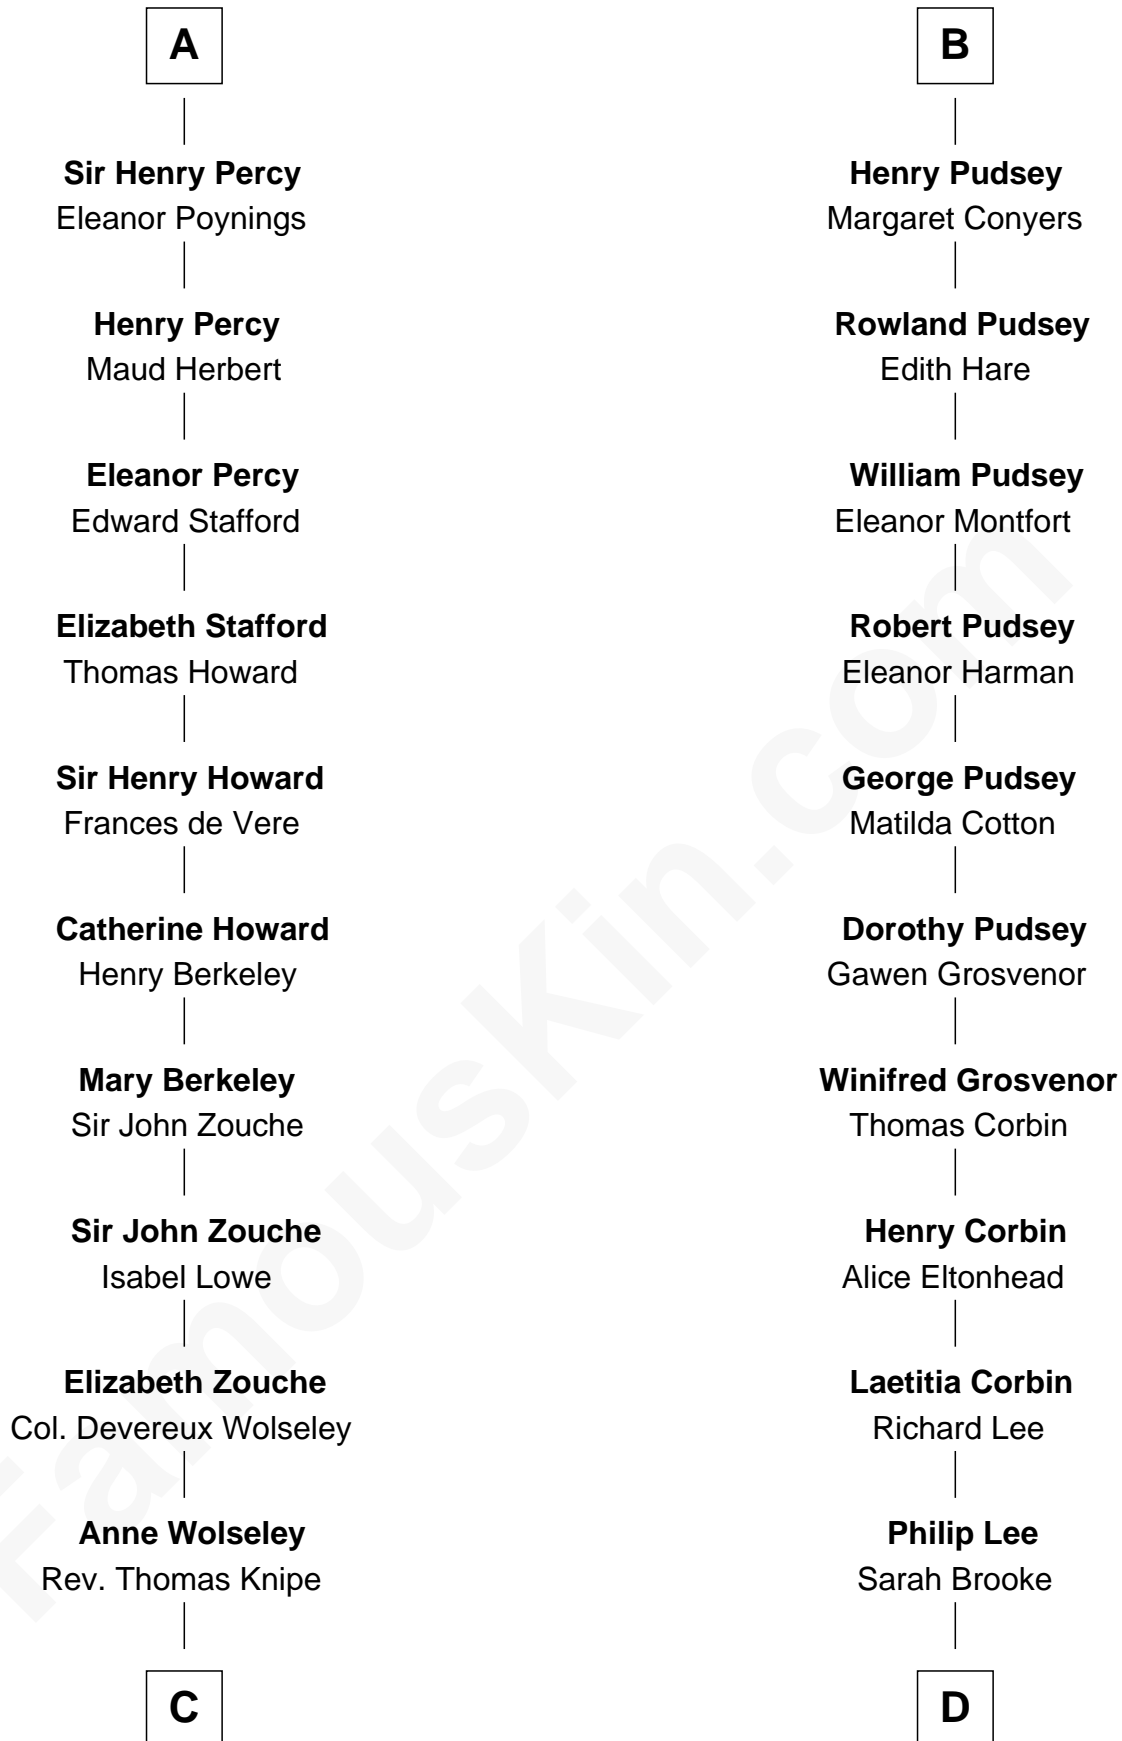

FamousKin.com

Relationship Chart of

Francis Scott Key

Author of "The Star Spangled Banner"

18th cousin 3 times removed of

Thomas Sim Lee

2nd and 7th Governor of Maryland

John Fitz Robert

Ada de Baliol

C

Anne Knipe
Michael Arnold

Alicia Arnold
John Ross

Ann Arnold Ross
Frances Key

John Ross Key
Anne Phebe Penn Dagworthy Charlton

Francis Scott Key
Author of "The Star Spangled Banner"

D