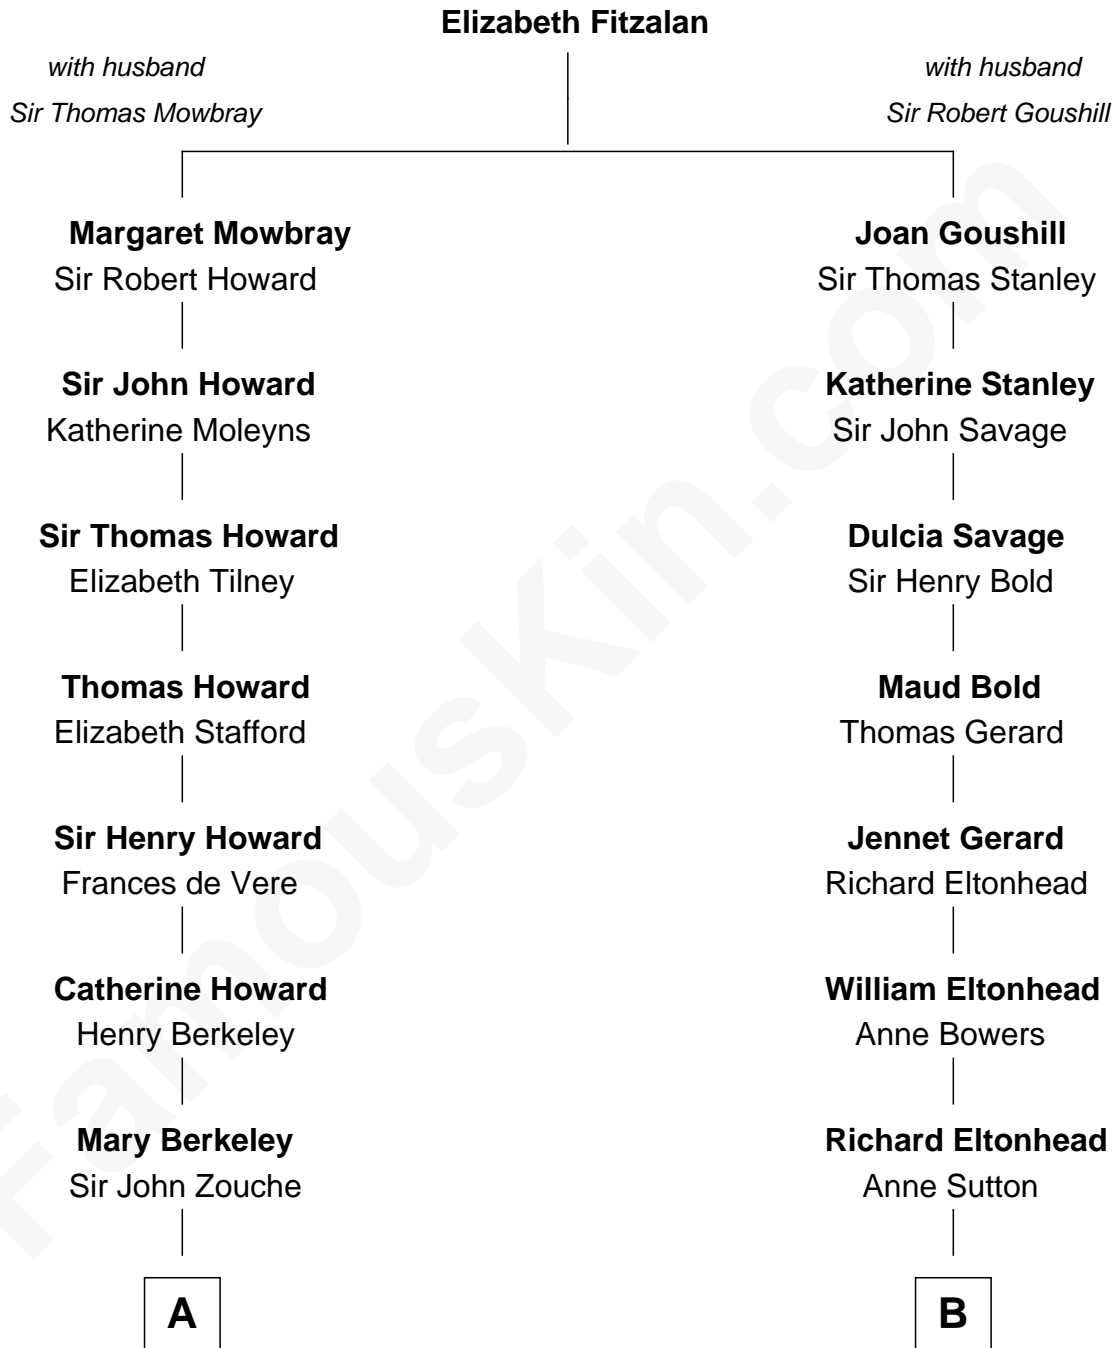

FamousKin.com

Relationship Chart of

Francis Scott Key

Author of "The Star Spangled Banner"

11th cousin 3 times removed of

Thomas Sim Lee

2nd and 7th Governor of Maryland

A