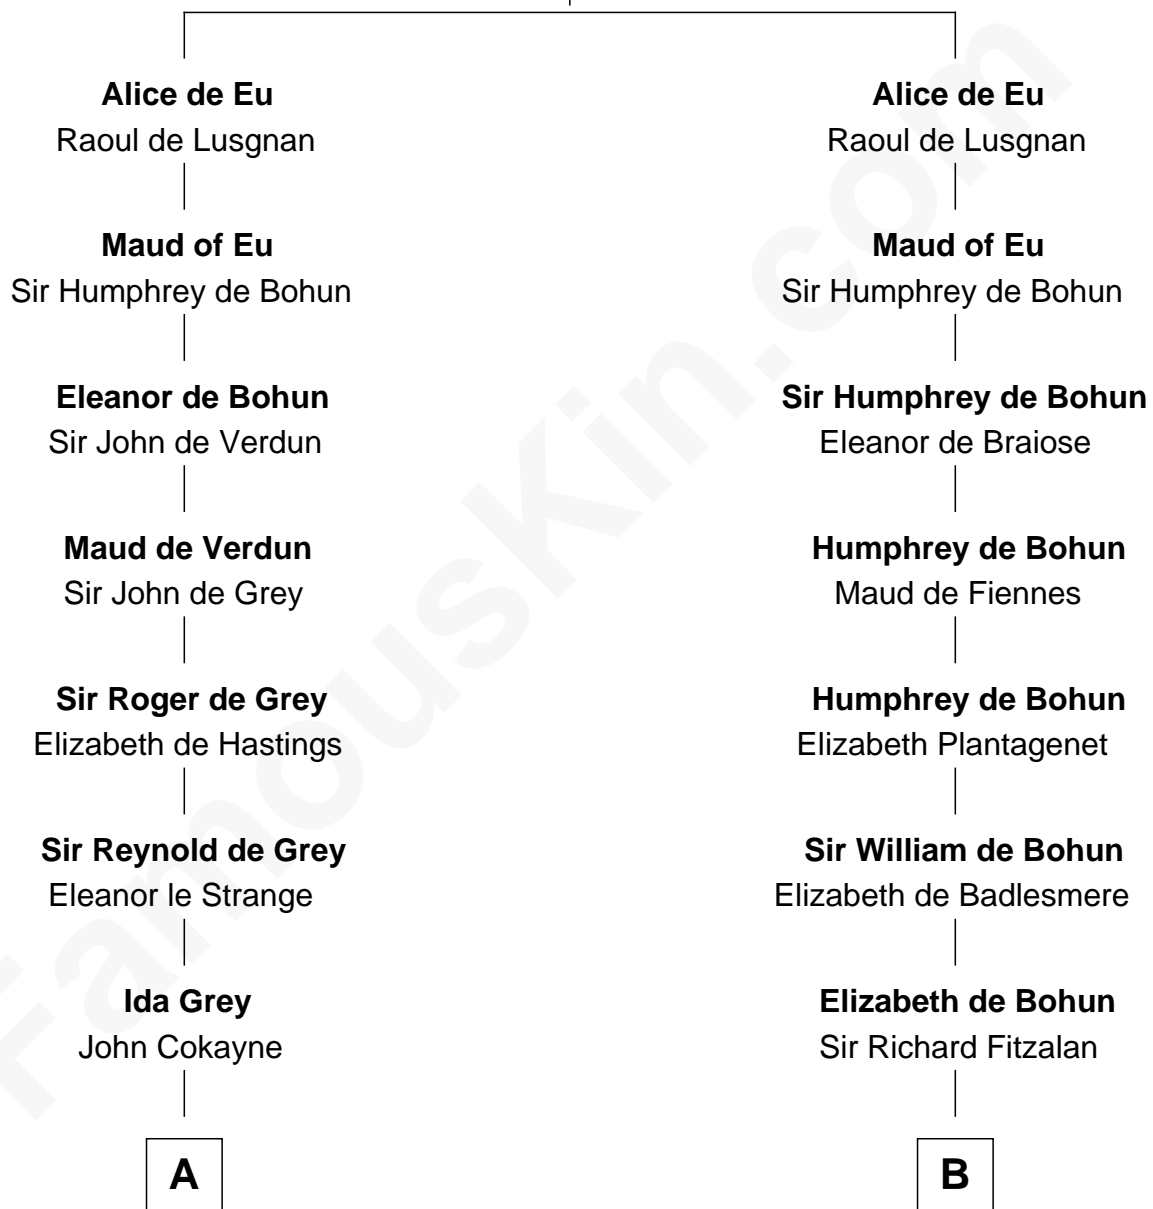

## Relationship Chart of

### Francis Scott Key

*Author of "The Star Spangled Banner"*

20th cousin 1 time removed of

### Edward Lloyd V

*13th Governor of Maryland*

**Henri de Eu**  
Maud de Warenne

**C**

**Anne Knipe**  
Michael Arnold

**Alicia Arnold**  
John Ross

**Ann Arnold Ross**  
Frances Key

**John Ross Key**  
Anne Phebe Penn Dagworthy Charlton