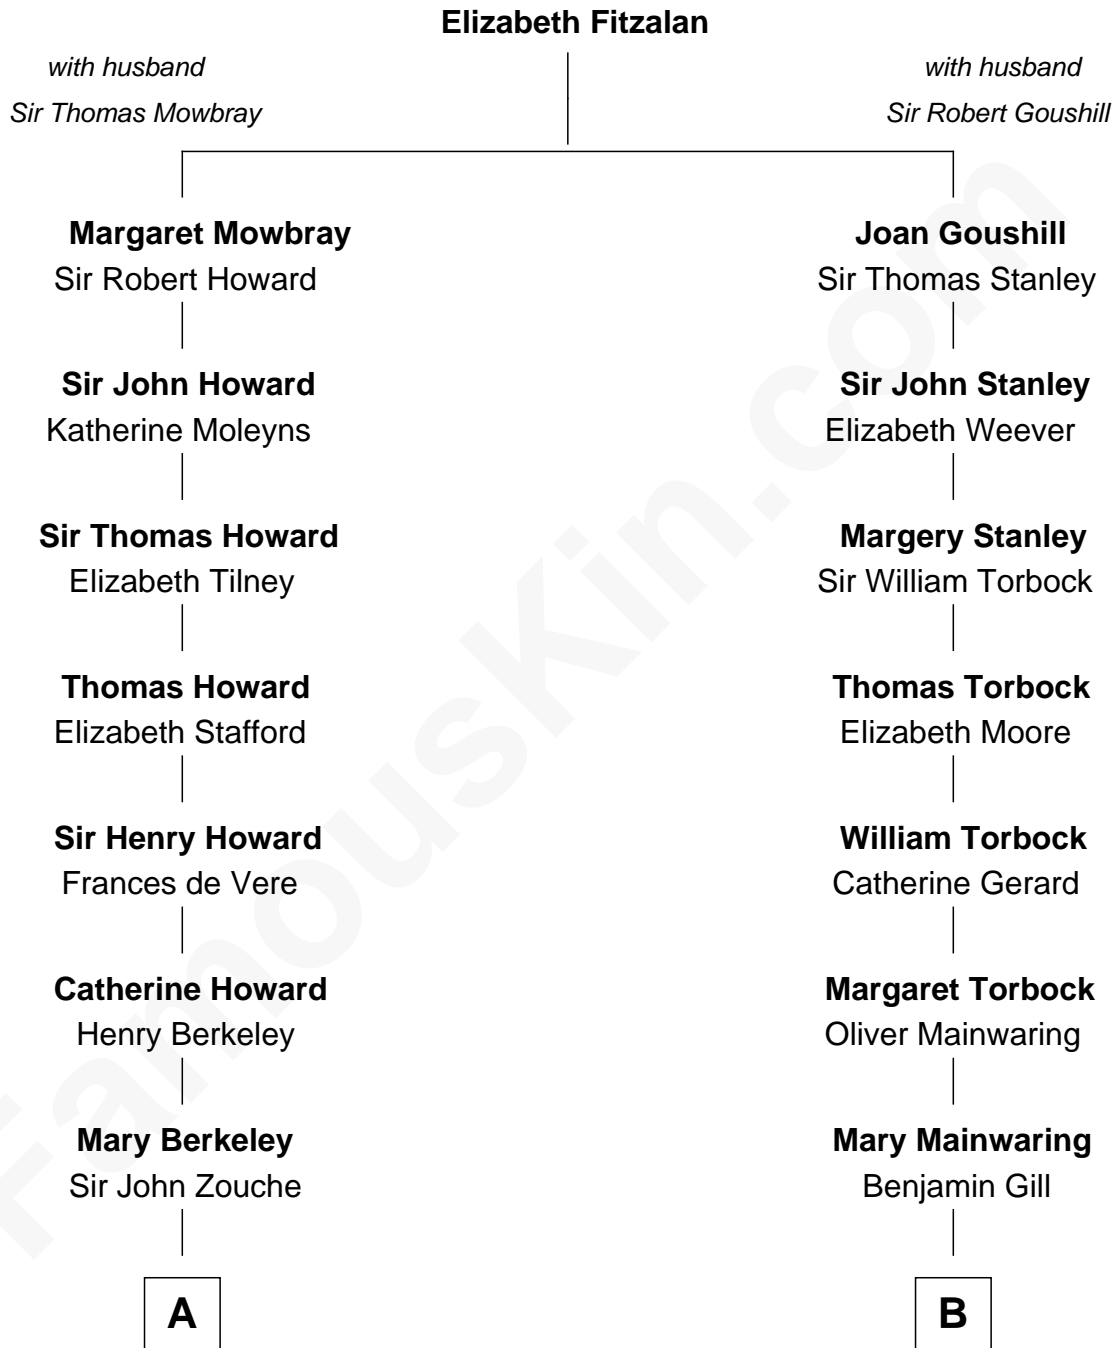

## Relationship Chart of

### Francis Scott Key

Author of "The Star Spangled Banner"

12th cousin 2 times removed of

**Edward Lloyd V**

13th Governor of Maryland

**A**

**Sir John Zouche**

Isabel Lowe