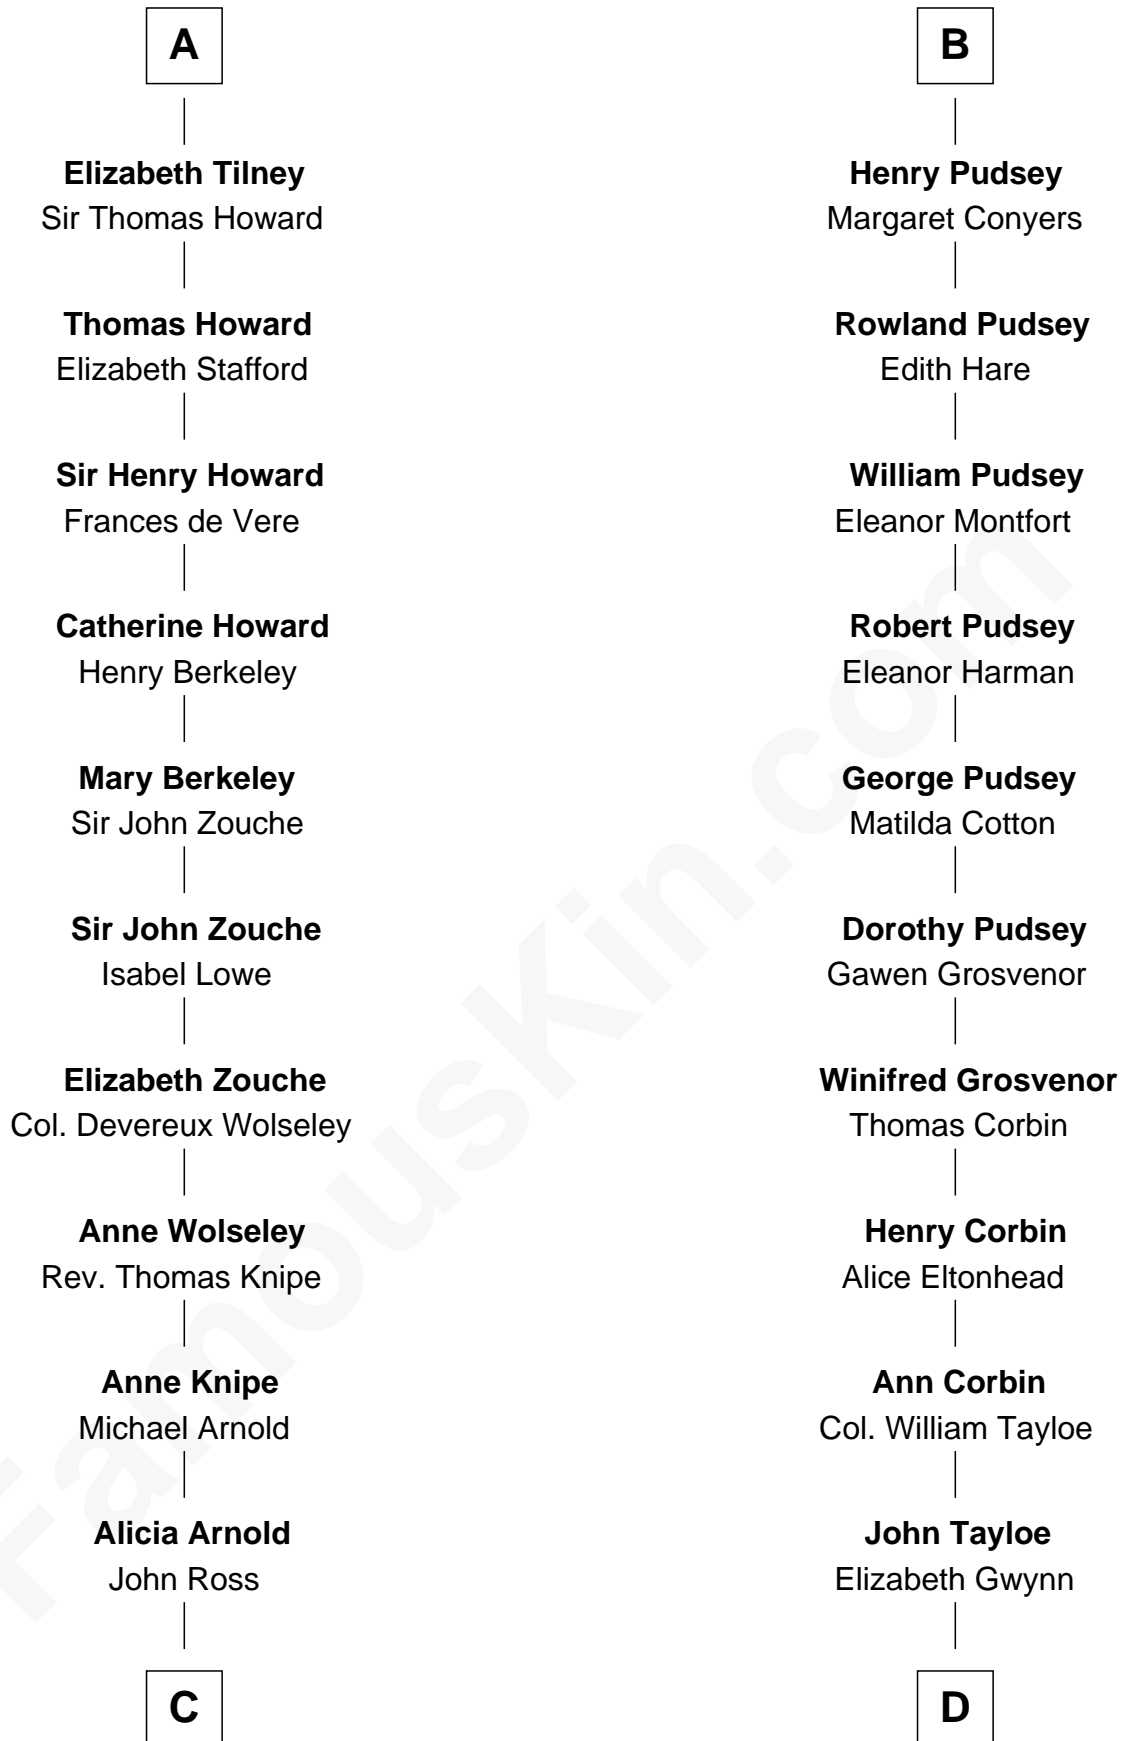

### Francis Scott Key

Author of "The Star Spangled Banner"

19th cousin 2 times removed of

**Henry Lloyd**

40th Governor of Maryland

**William de Odingsells**

Ela FitzWalter

**Ida de Odingsells**  
Sir Roger de Herdeburgh

**Ela Herdeburgh**  
Sir William de Boteler

**Ankaret le Boteler**  
John le Strange

**Eleanor le Strange**  
Sir Reynold de Grey

**Ida Grey**  
John Cokayne

**Elizabeth Cokayne**  
Sir Laurence Cheney

**Elizabeth Cheney**  
Sir Frederick Tilney

**A**

**Margaret de Oddingseles**

Sir John de Grey

**Sir John Grey**  
Avice Marmion

**Sir Robert Grey**  
Lora de St. Quintin

**Elizabeth Grey**  
Henry FitzHugh

**Eleanor Fitzhugh**  
Sir Thomas Tunstall

**Margaret Tunstall**  
Sir Ralph Pudsey

**Sir John Pudsey**  
Grace Hamerton

**B**

**C**

**Ann Arnold Ross**

Frances Key

**John Ross Key**

Anne Phebe Penn Dagworthy Charlton

**Francis Scott Key**