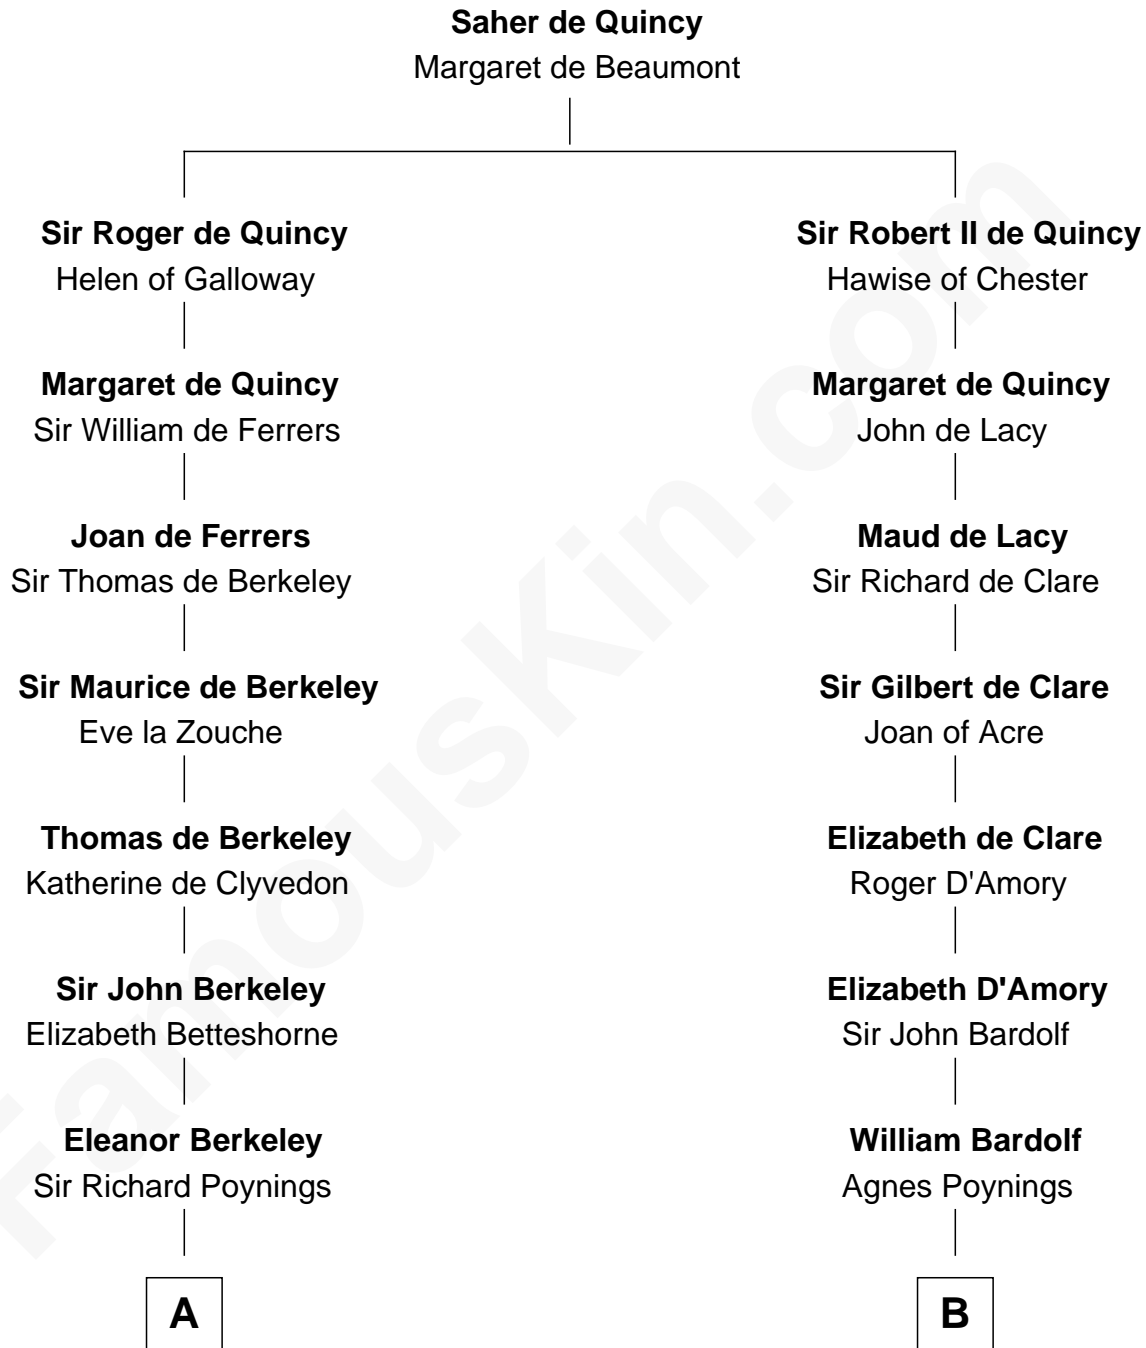

FamousKin.com

Relationship Chart of

Francis Scott Key

Author of "The Star Spangled Banner"

20th cousin 1 time removed of

Charles Carnan Ridgely

15th Governor of Maryland

C

Anne Knipe
Michael Arnold

Alicia Arnold
John Ross

Ann Arnold Ross
Frances Key

John Ross Key
Anne Phebe Penn Dagworthy Charlton

Francis Scott Key
Author of "The Star Spangled Banner"

D

John Howard
Mary Warfield

Rachel Howard
Col. Charles Ridgely

Achsah Ridgely
Charles R. Carnan

Charles Carnan Ridgely
15th Governor of Maryland