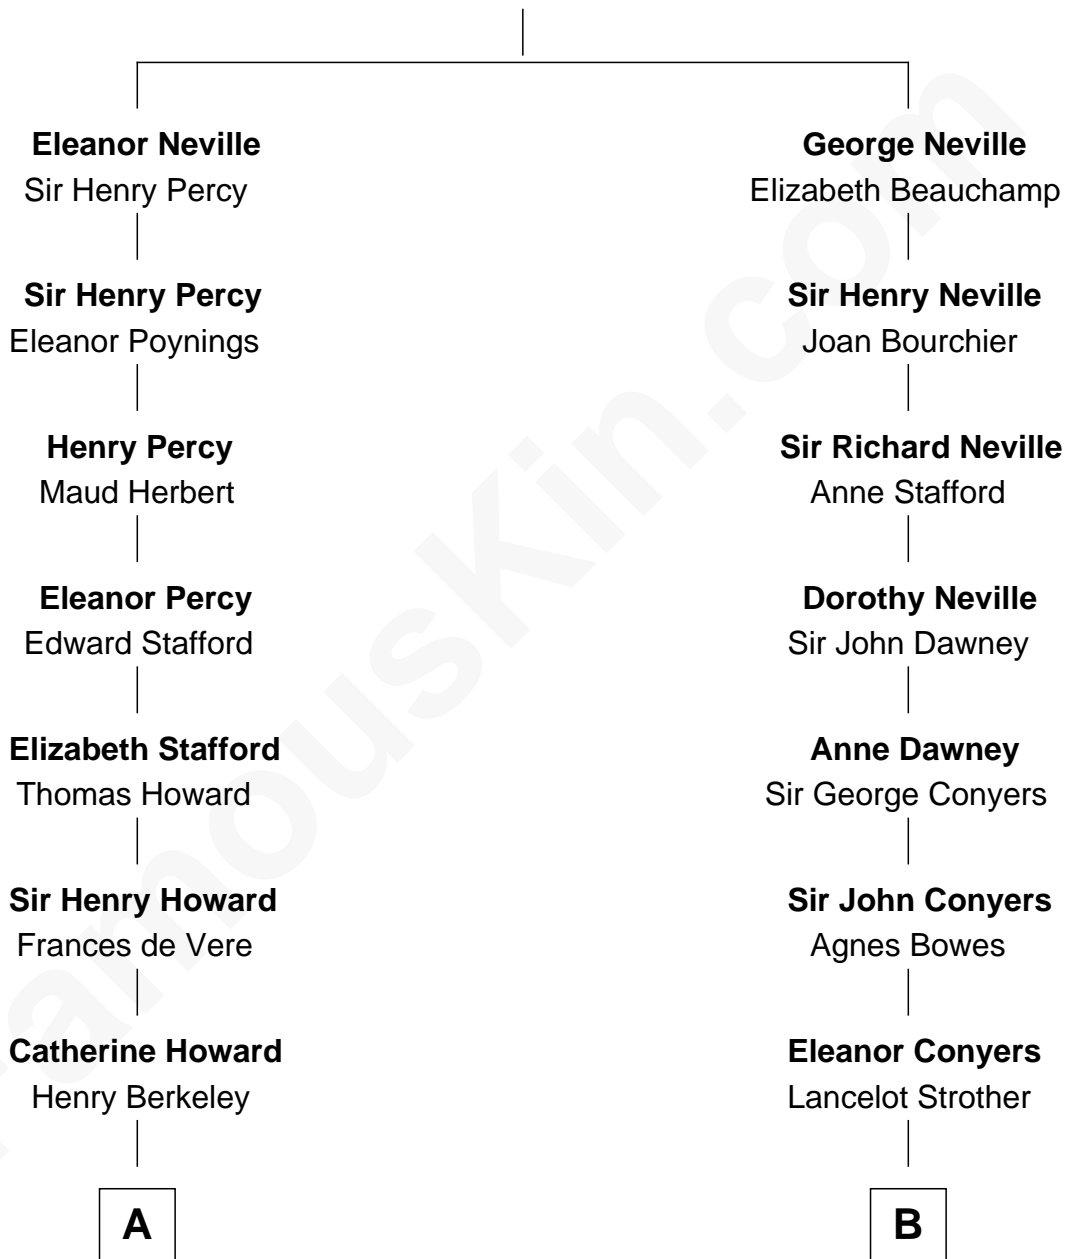

FamousKin.com

Relationship Chart of

Francis Scott Key

Author of "The Star Spangled Banner"

13th cousin 2 times removed of

Zachary Taylor
12th U.S. President

Sir Ralph Neville
Joan Beaufort

A

Mary Berkeley
Sir John Zouche

Sir John Zouche
Isabel Lowe

Elizabeth Zouche
Col. Devereux Wolseley

Anne Wolseley
Rev. Thomas Knipe

Anne Knipe
Michael Arnold

Alicia Arnold
John Ross

Ann Arnold Ross
Frances Key

John Ross Key
Anne Phebe Penn Dagworthy Charlton

Francis Scott Key
Author of "The Star Spangled Banner"

B

William Strother
Elizabeth - - - - -

William Strother
Dorothy - - - - -

William Strother
Margaret Thornton

Francis Strother
Susannah Dabney

William Strother
Sarah Bayly

Sarah Dabney Strother
Col. Richard Taylor

Zachary Taylor
12th U.S. President