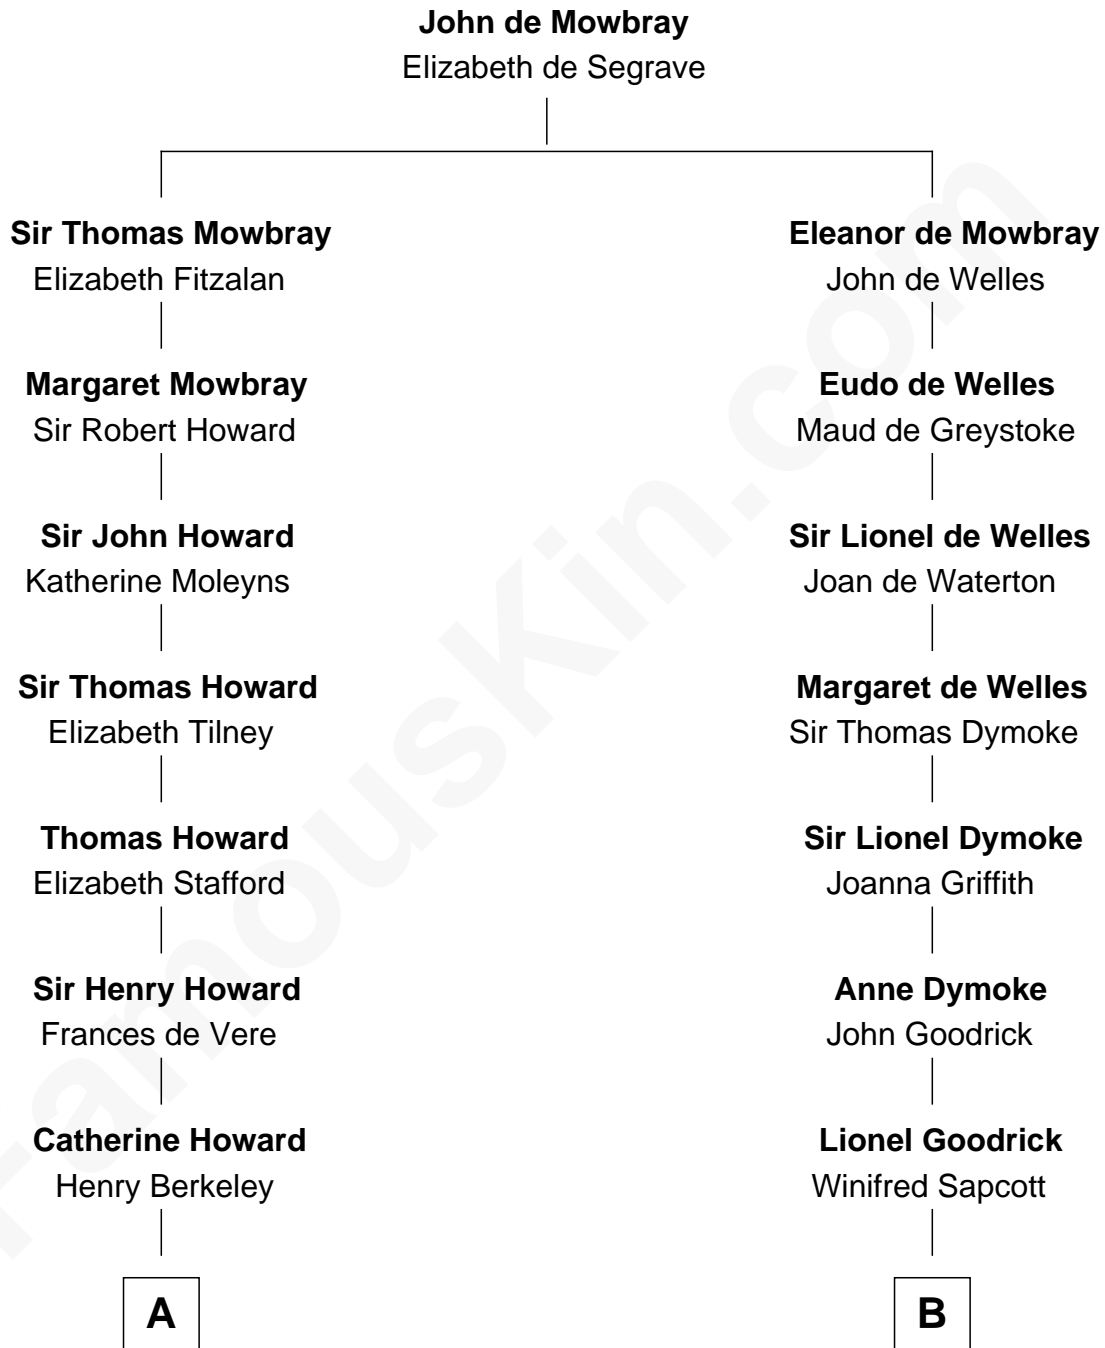

FamousKin.com

Relationship Chart of

Francis Scott Key

Author of "The Star Spangled Banner"

15th cousin 5 times removed of

Dave Cowens

NBA Hall of Famer

A

Mary Berkeley
Sir John Zouche

Sir John Zouche
Isabel Lowe

Elizabeth Zouche
Col. Devereux Wolseley

Anne Wolseley
Rev. Thomas Knipe

Anne Knipe
Michael Arnold

Alicia Arnold
John Ross

Ann Arnold Ross
Frances Key

John Ross Key
Anne Phebe Penn Dagworthy Charlton

Francis Scott Key
Author of "The Star Spangled Banner"

B

Anne Goodrick
Benjamin Bolles

Thomas Bolles
Elizabeth Perkins

Joseph Bolles
Mary - - - - -

Samuel Bolles
Mary Dyer