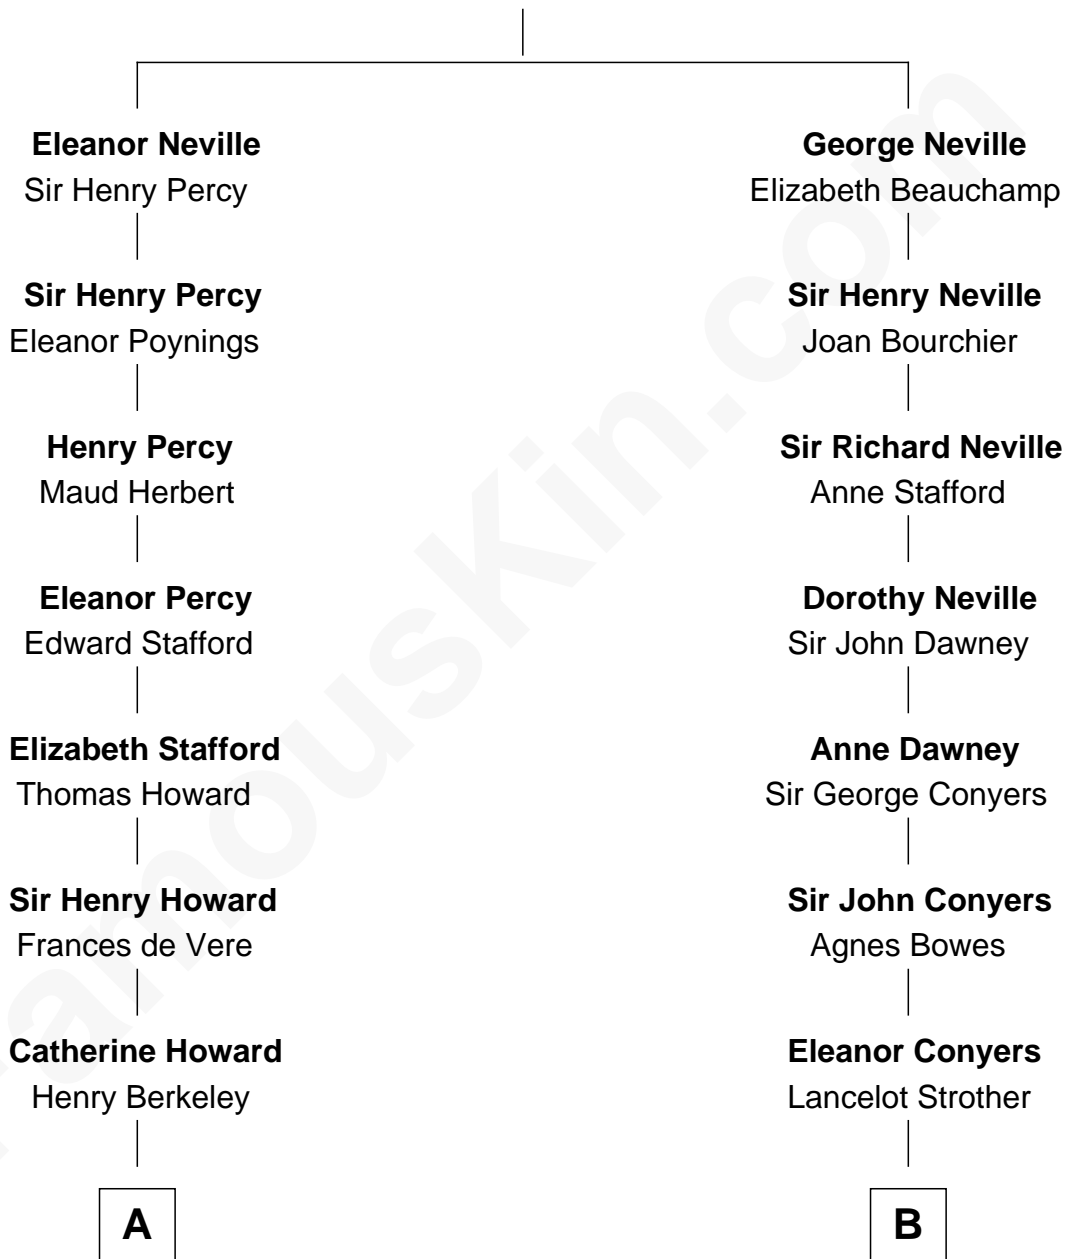

FamousKin.com

Relationship Chart of

Francis Scott Key

Author of "The Star Spangled Banner"

15th cousin 2 times removed of

William H. Macy
TV and Movie Actor

Sir Ralph Neville
Joan Beaufort

A

Mary Berkeley
Sir John Zouche

Sir John Zouche
Isabel Lowe

Elizabeth Zouche
Col. Devereux Wolseley

Anne Wolseley
Rev. Thomas Knipe

Anne Knipe
Michael Arnold

Alicia Arnold
John Ross

Ann Arnold Ross
Frances Key

John Ross Key
Anne Phebe Penn Dagworthy Charlton

Francis Scott Key
Author of "The Star Spangled Banner"

B

William Strother
Elizabeth - - - - -

William Strother
Dorothy - - - - -

William Strother
Margaret Thornton