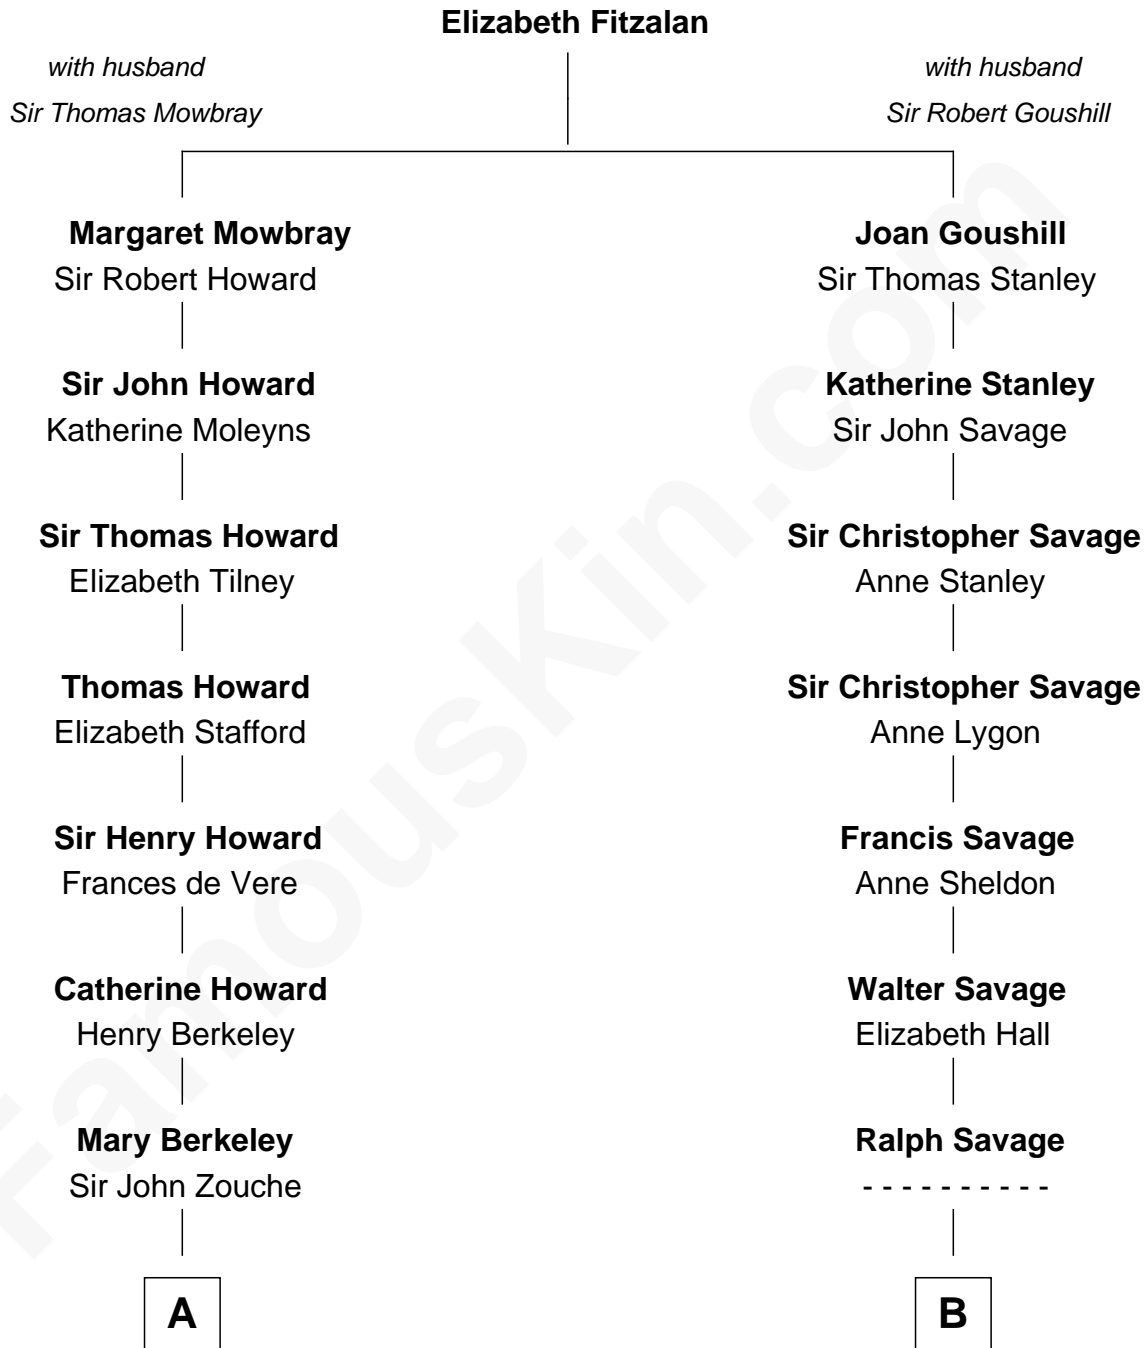

FamousKin.com

Relationship Chart of

Francis Scott Key

Author of "The Star Spangled Banner"

14th cousin 3 times removed of

William H. Macy
TV and Movie Actor

A

Sir John Zouche

Anthony Savage

Sarah Constable

Alice Savage

Francis Thornton

Margaret Thornton

William Strother

Francis Strother

Susannah Dabney