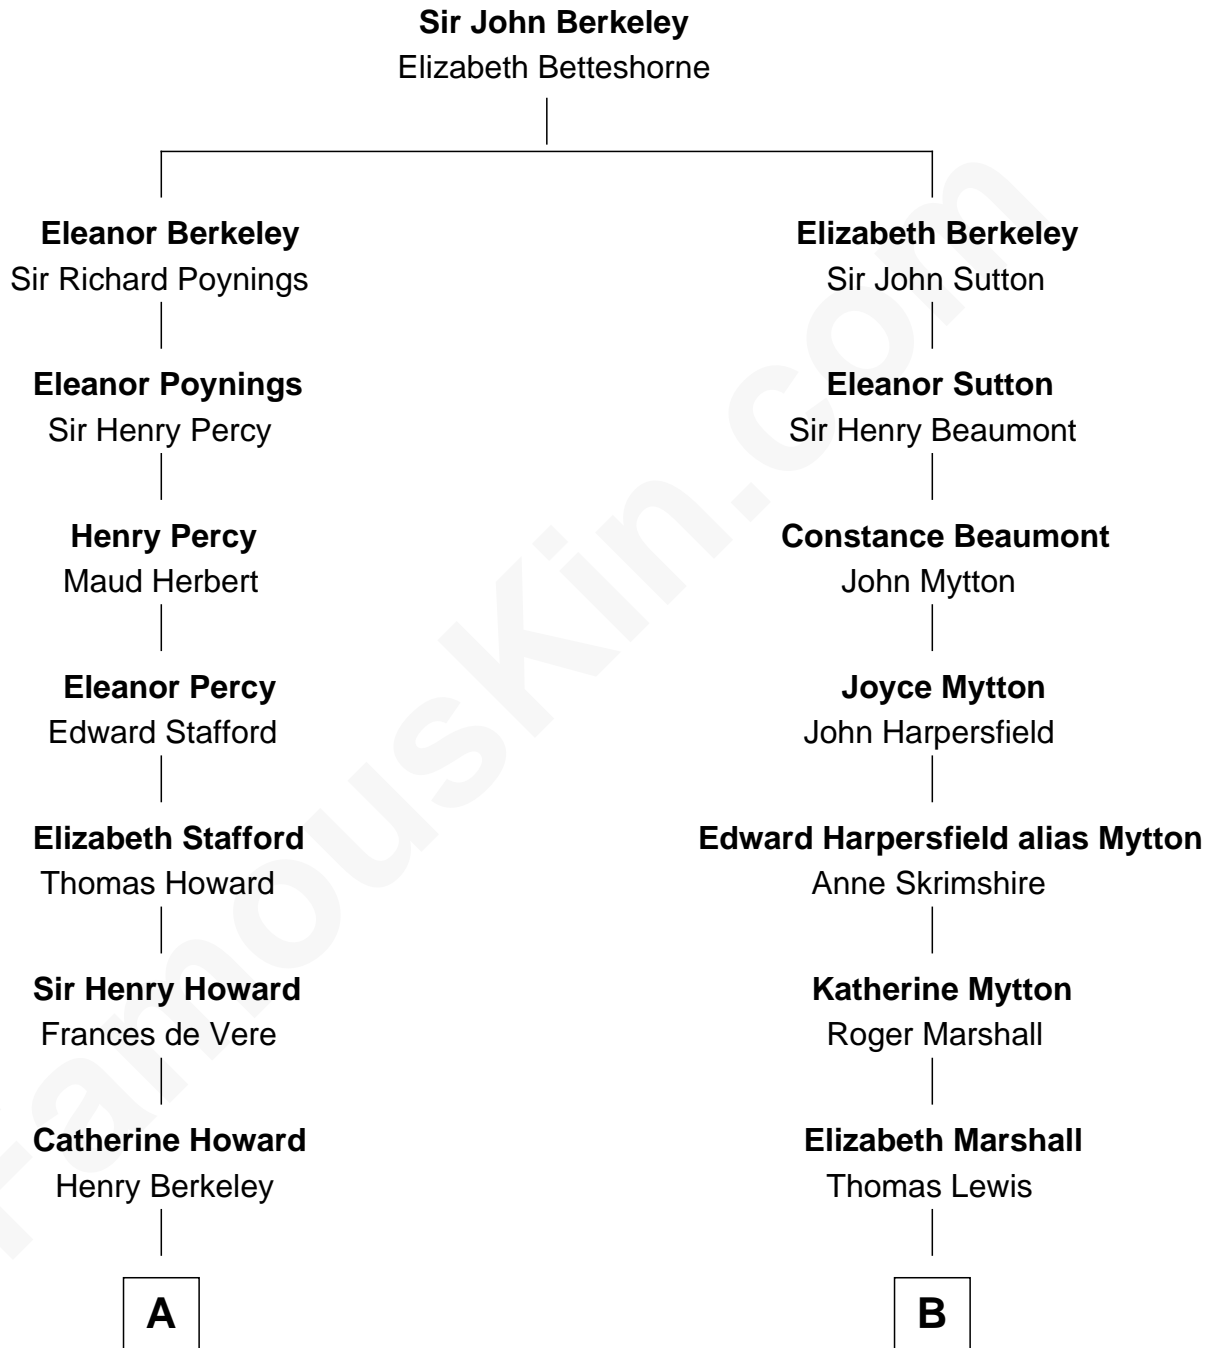

FamousKin.com

Relationship Chart of

Francis Scott Key

Author of "The Star Spangled Banner"

15th cousin 3 times removed of

Gerald Ford

38th U.S. President

A

Mary Berkeley
Sir John Zouche

Sir John Zouche
Isabel Lowe

Elizabeth Zouche
Col. Devereux Wolseley

Anne Wolseley
Rev. Thomas Knipe

Anne Knipe
Michael Arnold

Alicia Arnold
John Ross

Ann Arnold Ross
Frances Key

John Ross Key
Anne Phebe Penn Dagworthy Charlton

Francis Scott Key
Author of "The Star Spangled Banner"

B

Judith Lewis
James Gibbins

Hannah Gibbins

Mary Hibbert
Joseph Jewett

Nathan Jewett
Deborah Lord

David Jewett
Sarah Selden

Leslie Lynch King

Gerald Ford

38th U.S. President

FamousKin.com