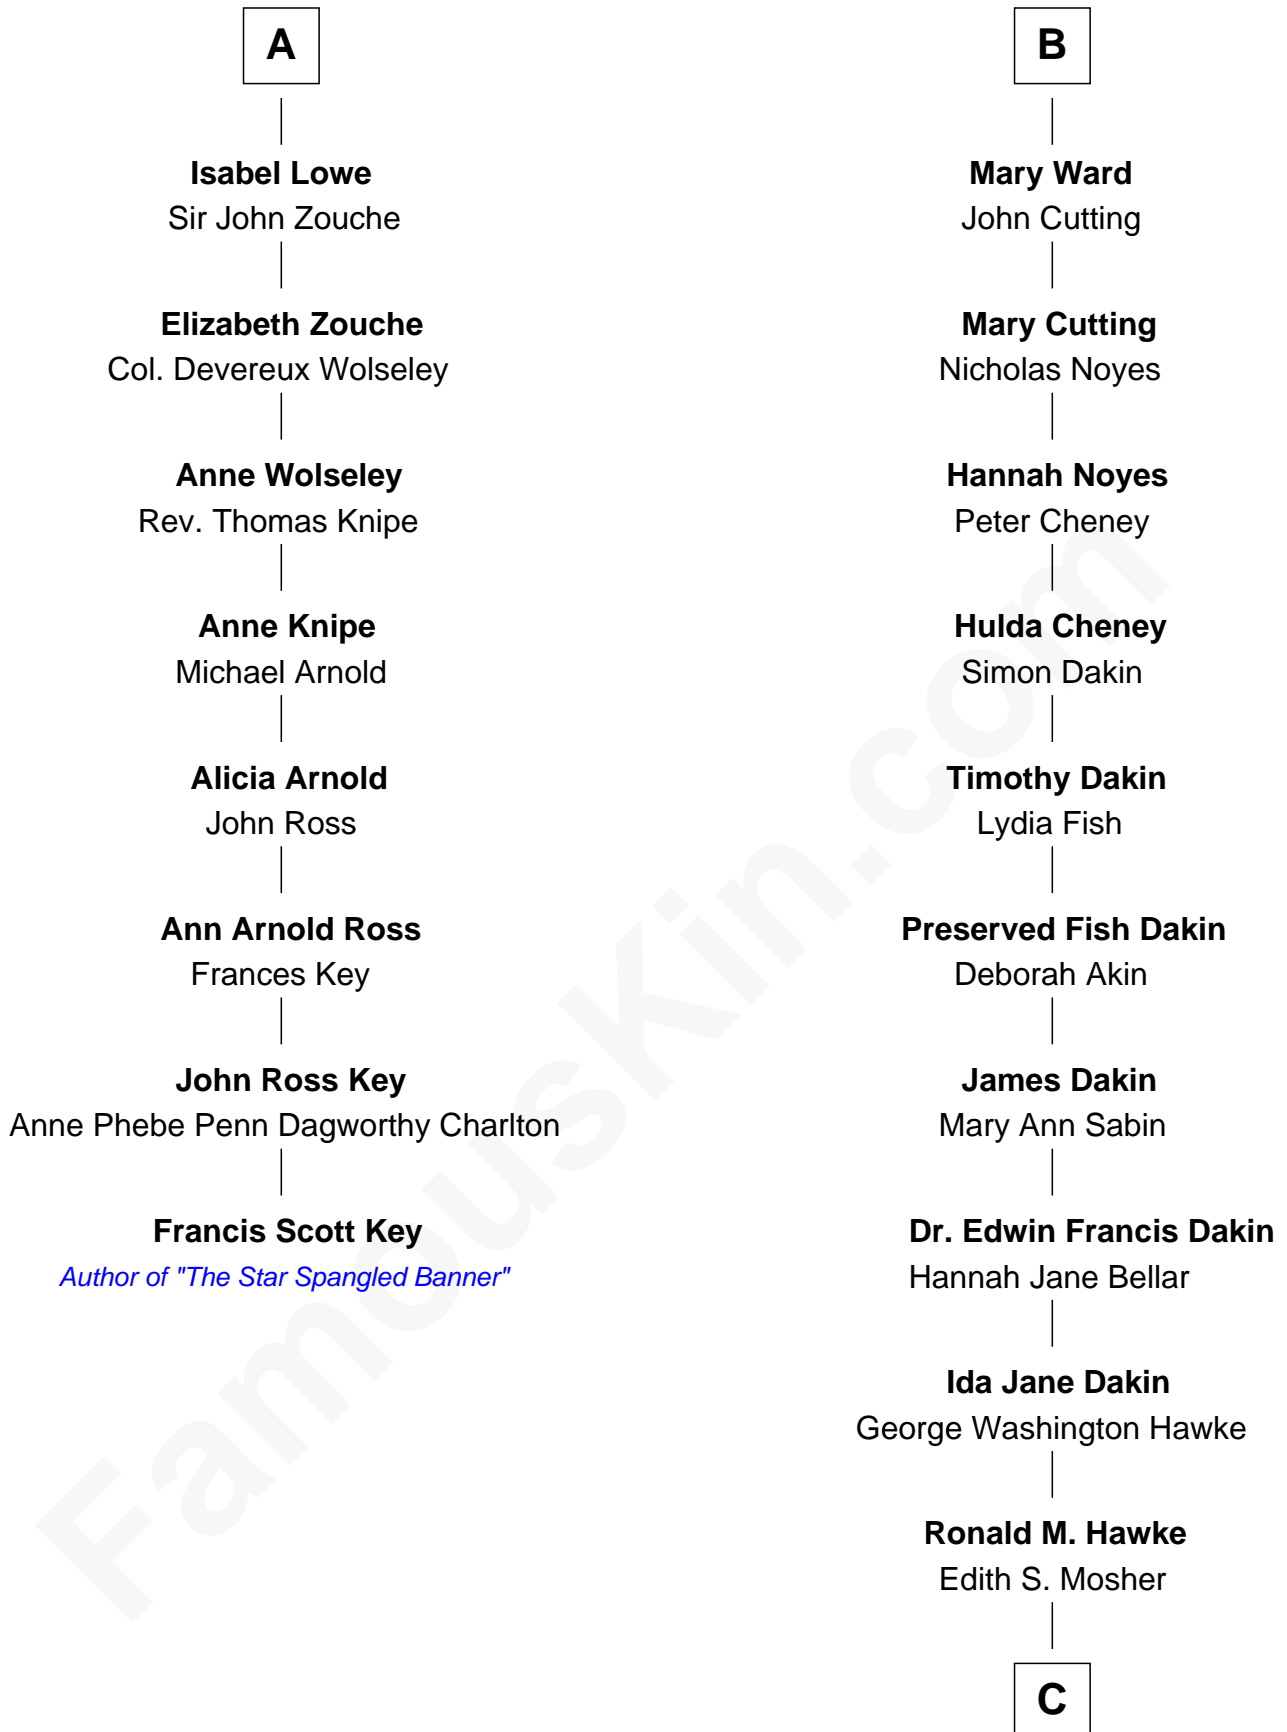

FamousKin.com

Relationship Chart of

Francis Scott Key

Author of "The Star Spangled Banner"

14th cousin 5 times removed of

Ethan Hawke

Actor, Director, Screenwriter, Novelist

C

Frank Taylor Hawke
Betty Virginia Hartsock

James Steven Hawke
Leslie Carole Green

Ethan Hawke
Movie Actor

FamousKin.com