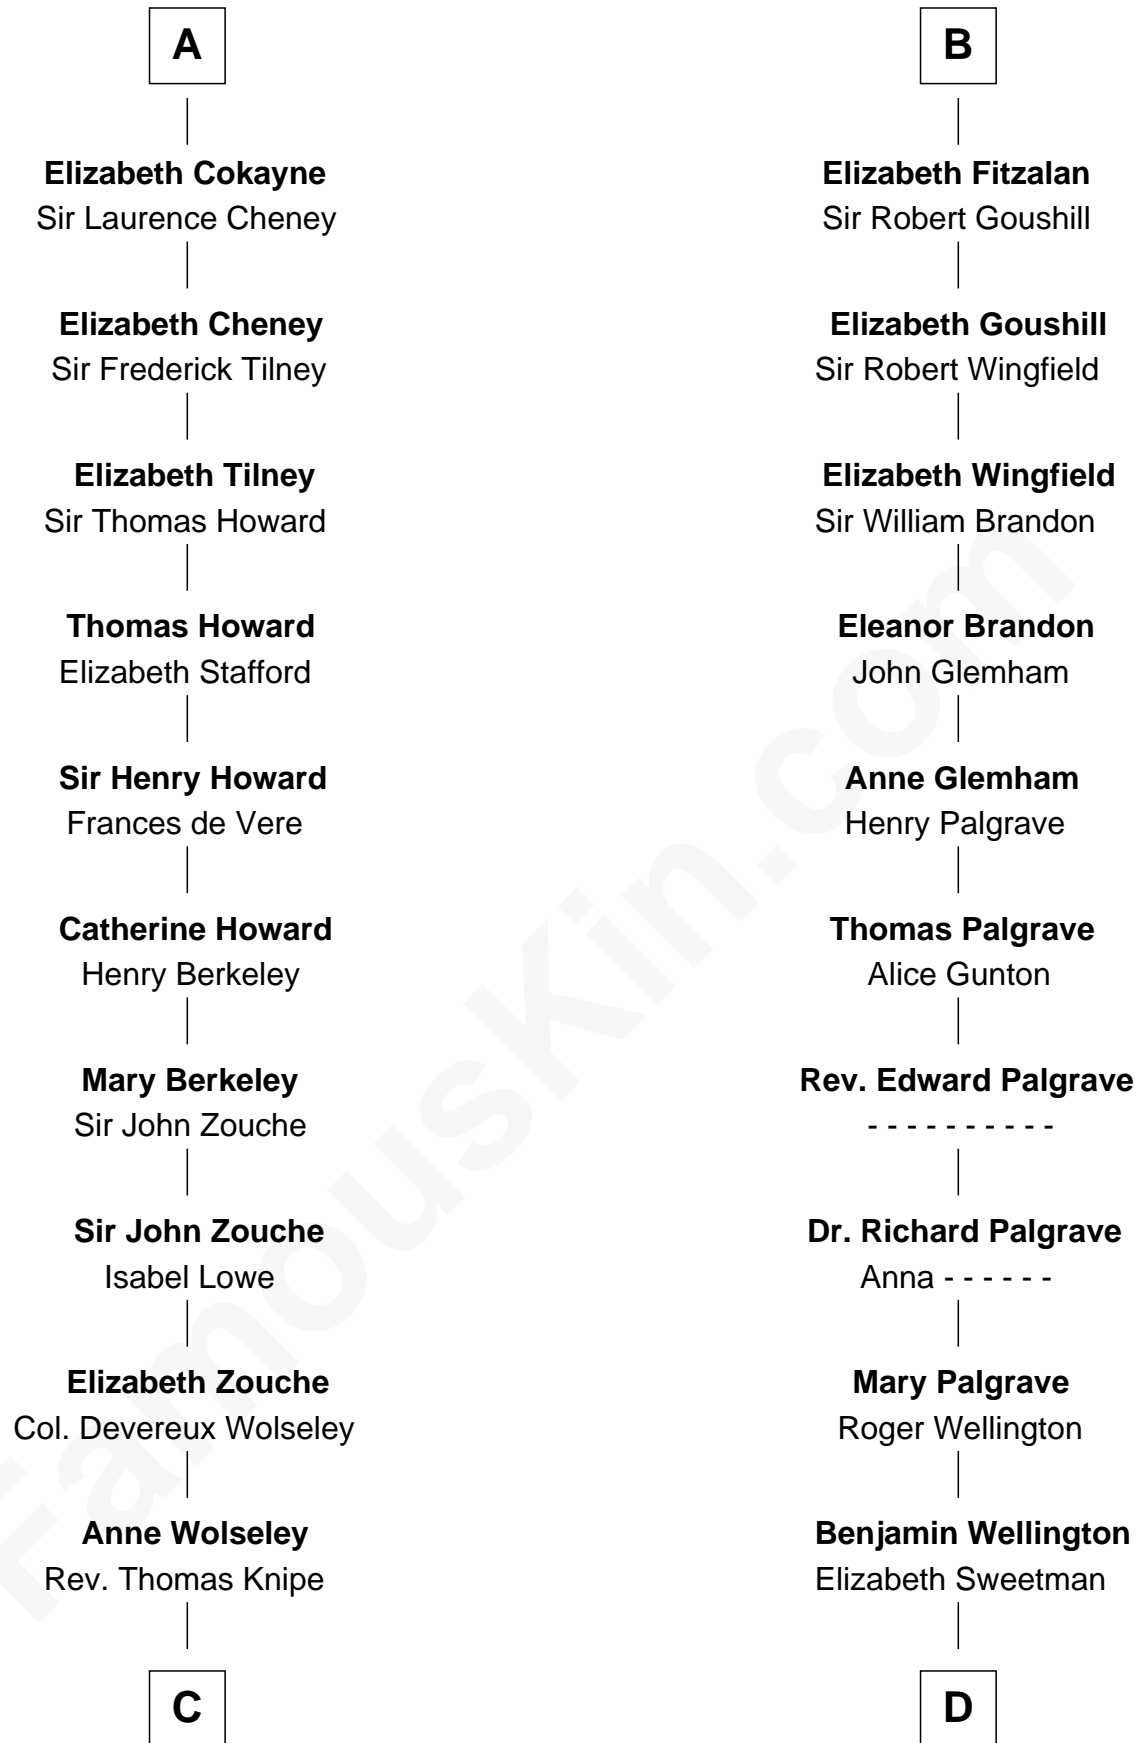

FamousKin.com

Relationship Chart of

Francis Scott Key

Author of "The Star Spangled Banner"

20th cousin 1 time removed of

Eli Whitney

Inventor of the Cotton Gin

Roger le Bigod

Ida de Tony

Margaret le Bigod
Sir William de Hastings

Sir Henry de Hastings
Ada of Huntingdon

Sir Henry de Hastings
Joan de Cantilupe

Sir John de Hastings
Isabel de Valence

Elizabeth de Hastings
Sir Roger de Grey

Sir Reynold de Grey
Eleanor le Strange

Ida Grey
John Cokayne

A

Hugh le Bigod
Maud Marshal

Isabel le Bigod
Sir John FitzGeoffrey

Maud FitzJohn
William de Beauchamp

Isabella de Beauchamp
Sir Patrick de Chaworth

Maud de Chaworth
Henry Plantagenet

Eleanor Plantagenet
Richard Fitzalan

Sir Richard Fitzalan
Elizabeth de Bohun

B

C

Anne Knipe
Michael Arnold

Alicia Arnold
John Ross

Ann Arnold Ross
Frances Key