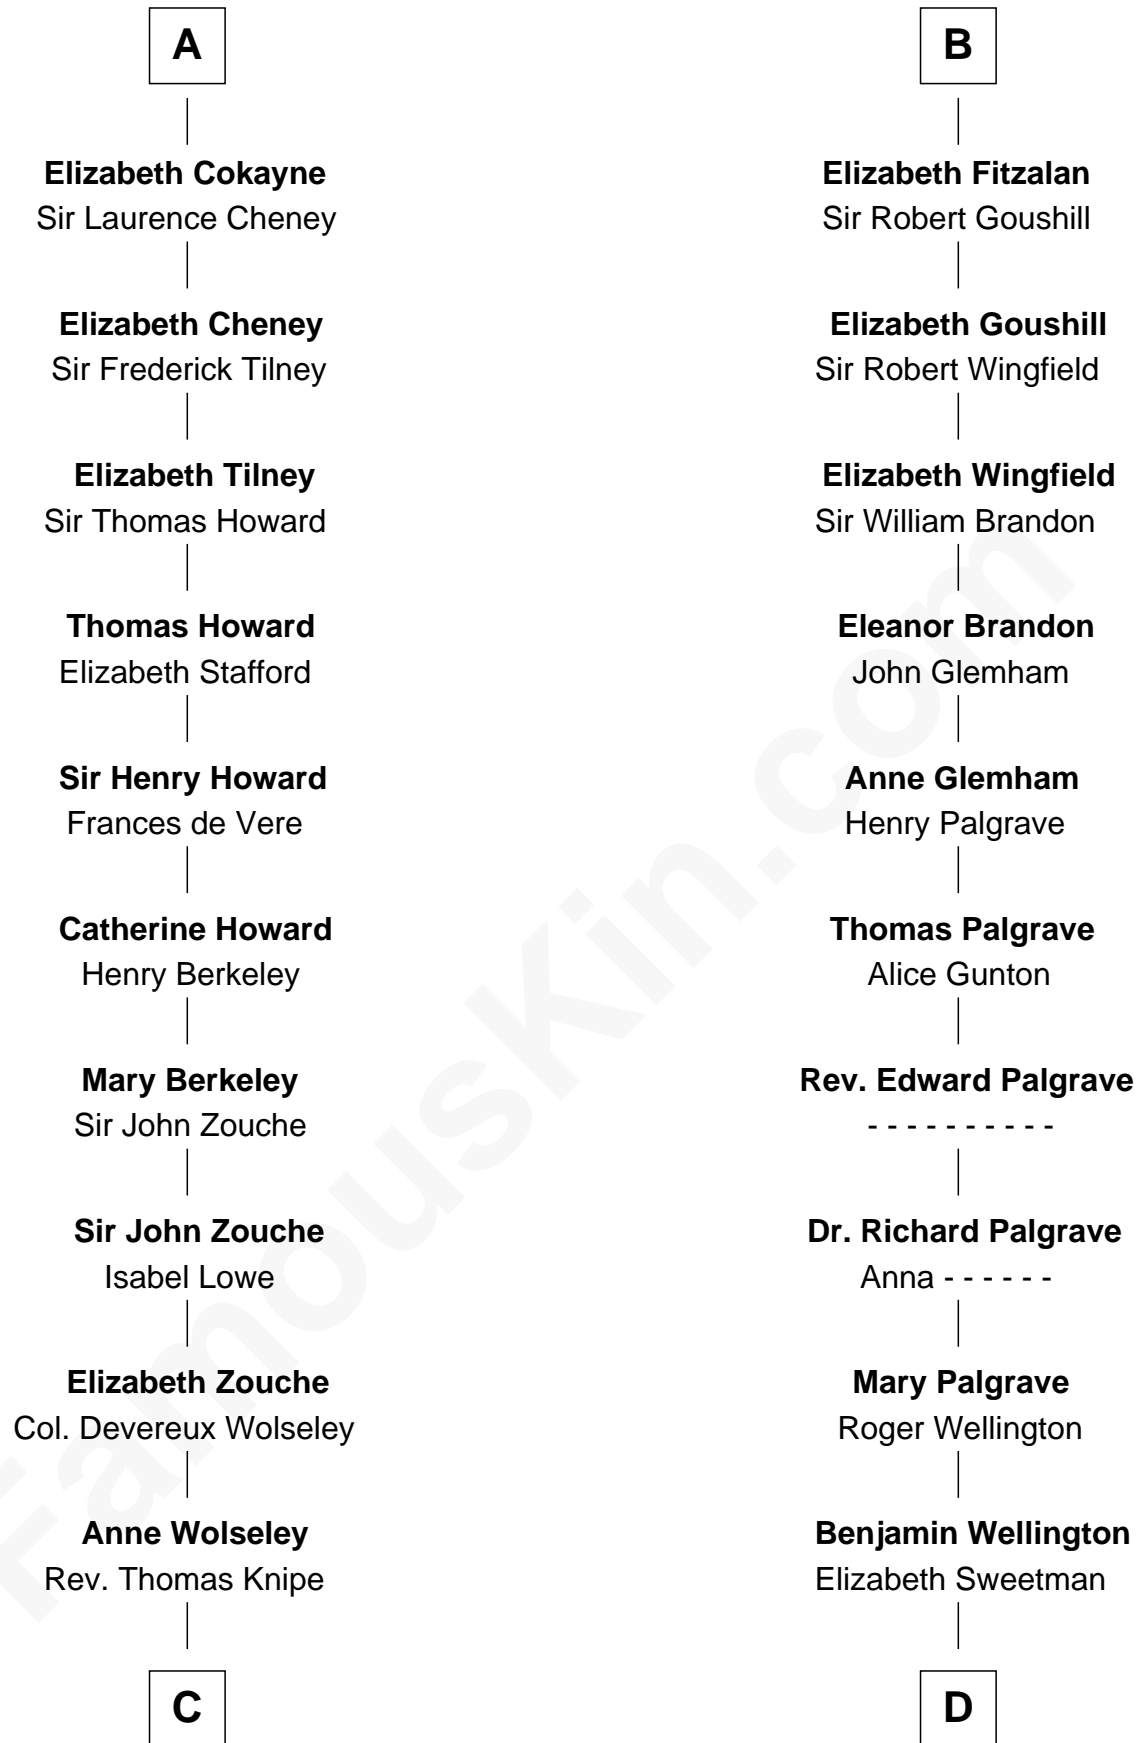

FamousKin.com

Relationship Chart of

Francis Scott Key

Author of "The Star Spangled Banner"

20th cousin 1 time removed of

Eli Whitney

Inventor of the Cotton Gin

Humphrey IV de Bohun

Margaret of Scotland

C

Anne Knipe
Michael Arnold

Alicia Arnold
John Ross

Ann Arnold Ross
Frances Key

John Ross Key
Anne Phebe Penn Dagworthy Charlton

Francis Scott Key
Author of "The Star Spangled Banner"

D

Elizabeth Wellington
John Fay

Benjamin Fay
Martha Miles

Elizabeth Fay
Eli Whitney

Eli Whitney
Inventor of the Cotton Gin