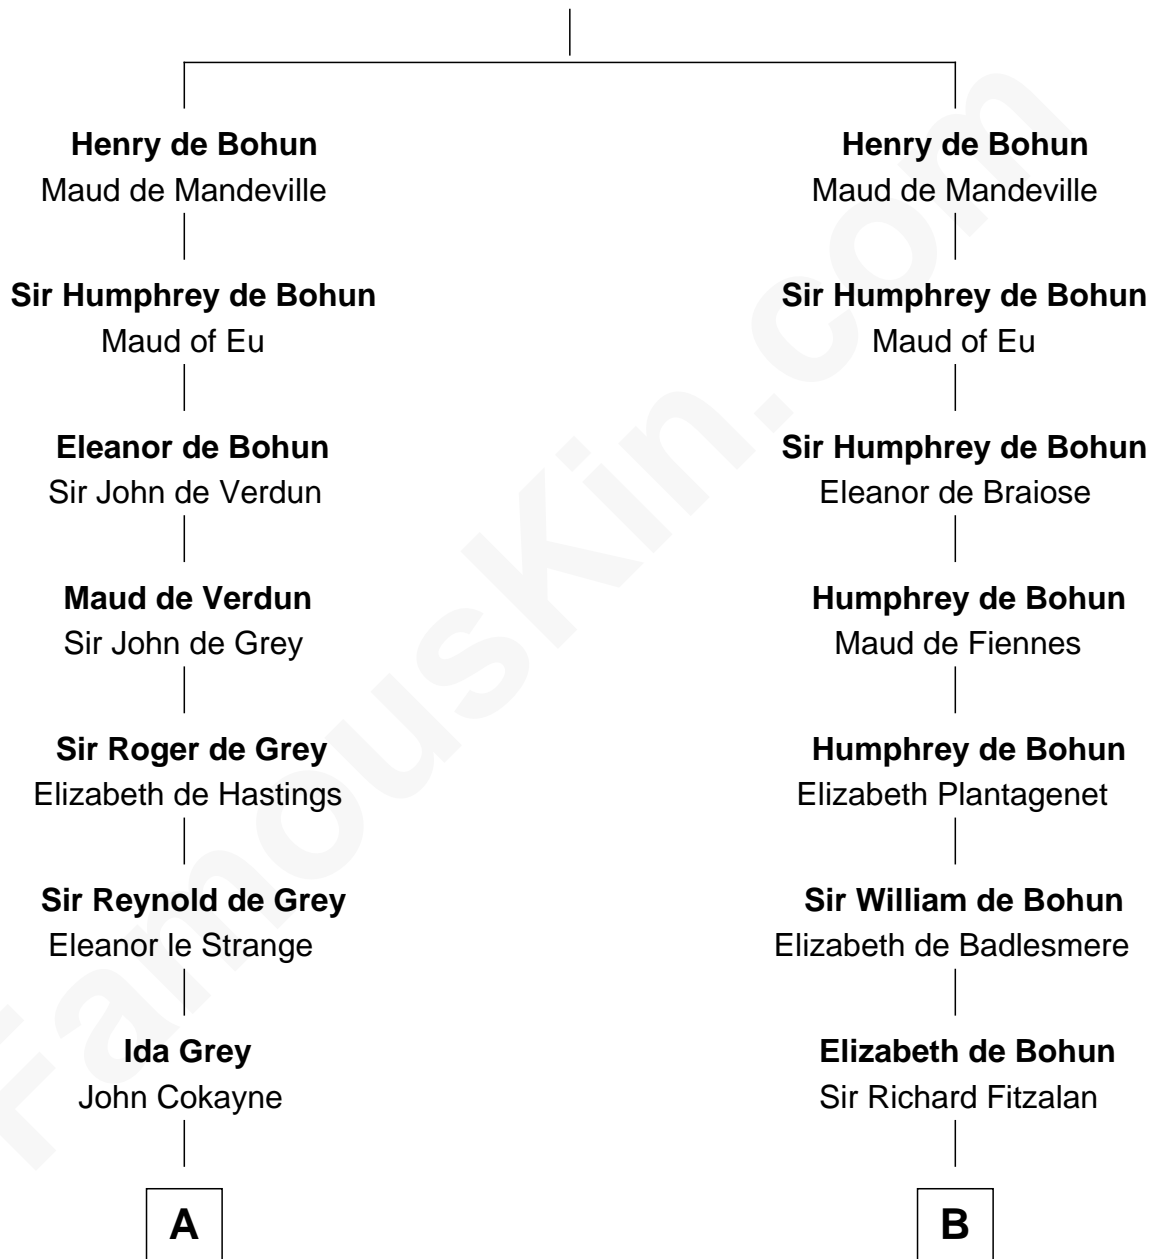

FamousKin.com

Relationship Chart of

Francis Scott Key

Author of "The Star Spangled Banner"

20th cousin 1 time removed of

Eli Whitney

Inventor of the Cotton Gin

Humphrey IV de Bohun

Margaret of Scotland

C

Anne Knipe
Michael Arnold

Alicia Arnold
John Ross

Ann Arnold Ross
Frances Key

John Ross Key
Anne Phebe Penn Dagworthy Charlton

Francis Scott Key
Author of "The Star Spangled Banner"

D

Elizabeth Wellington
John Fay

Benjamin Fay
Martha Miles

Elizabeth Fay
Eli Whitney

Eli Whitney
Inventor of the Cotton Gin