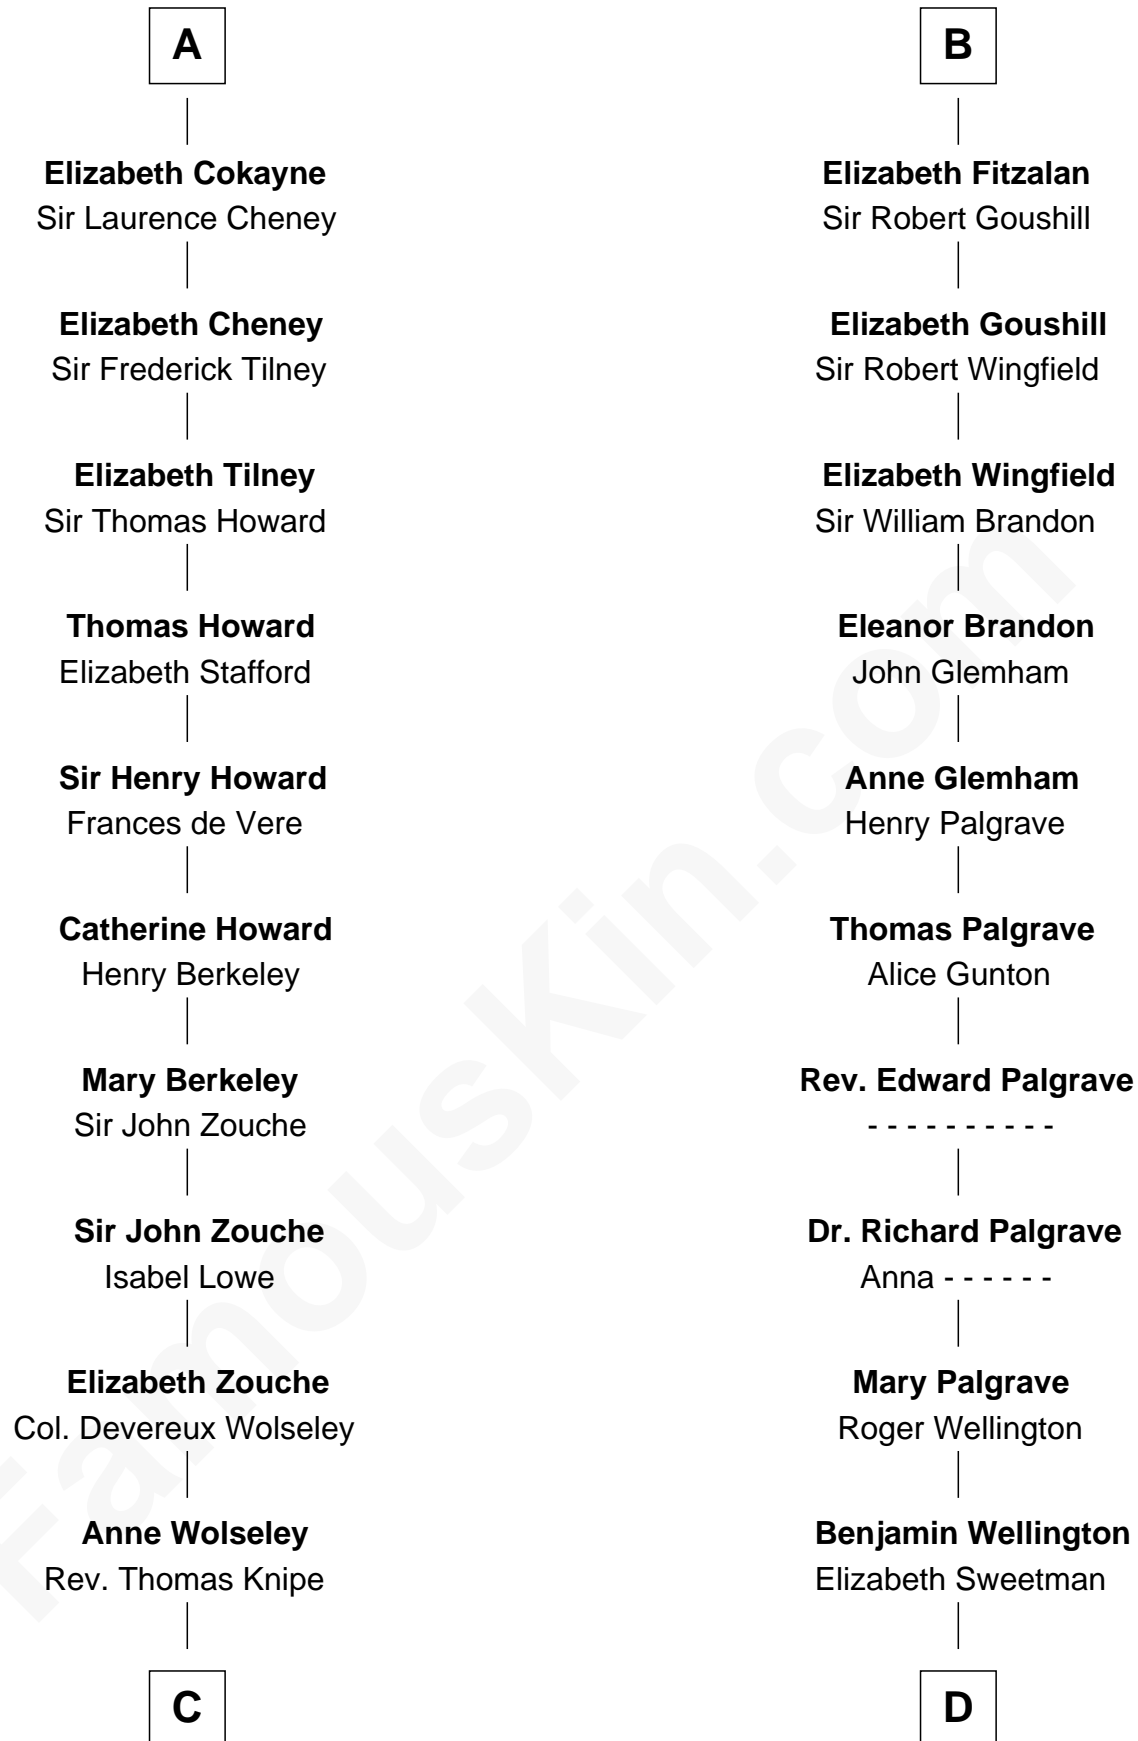

FamousKin.com

Relationship Chart of

Francis Scott Key

Author of "The Star Spangled Banner"

20th cousin 1 time removed of

Eli Whitney

Inventor of the Cotton Gin

C

Anne Knipe
Michael Arnold

Alicia Arnold
John Ross

Ann Arnold Ross
Frances Key

John Ross Key
Anne Phebe Penn Dagworthy Charlton

Francis Scott Key
Author of "The Star Spangled Banner"

D

Elizabeth Wellington
John Fay

Benjamin Fay
Martha Miles

Elizabeth Fay
Eli Whitney

Eli Whitney
Inventor of the Cotton Gin