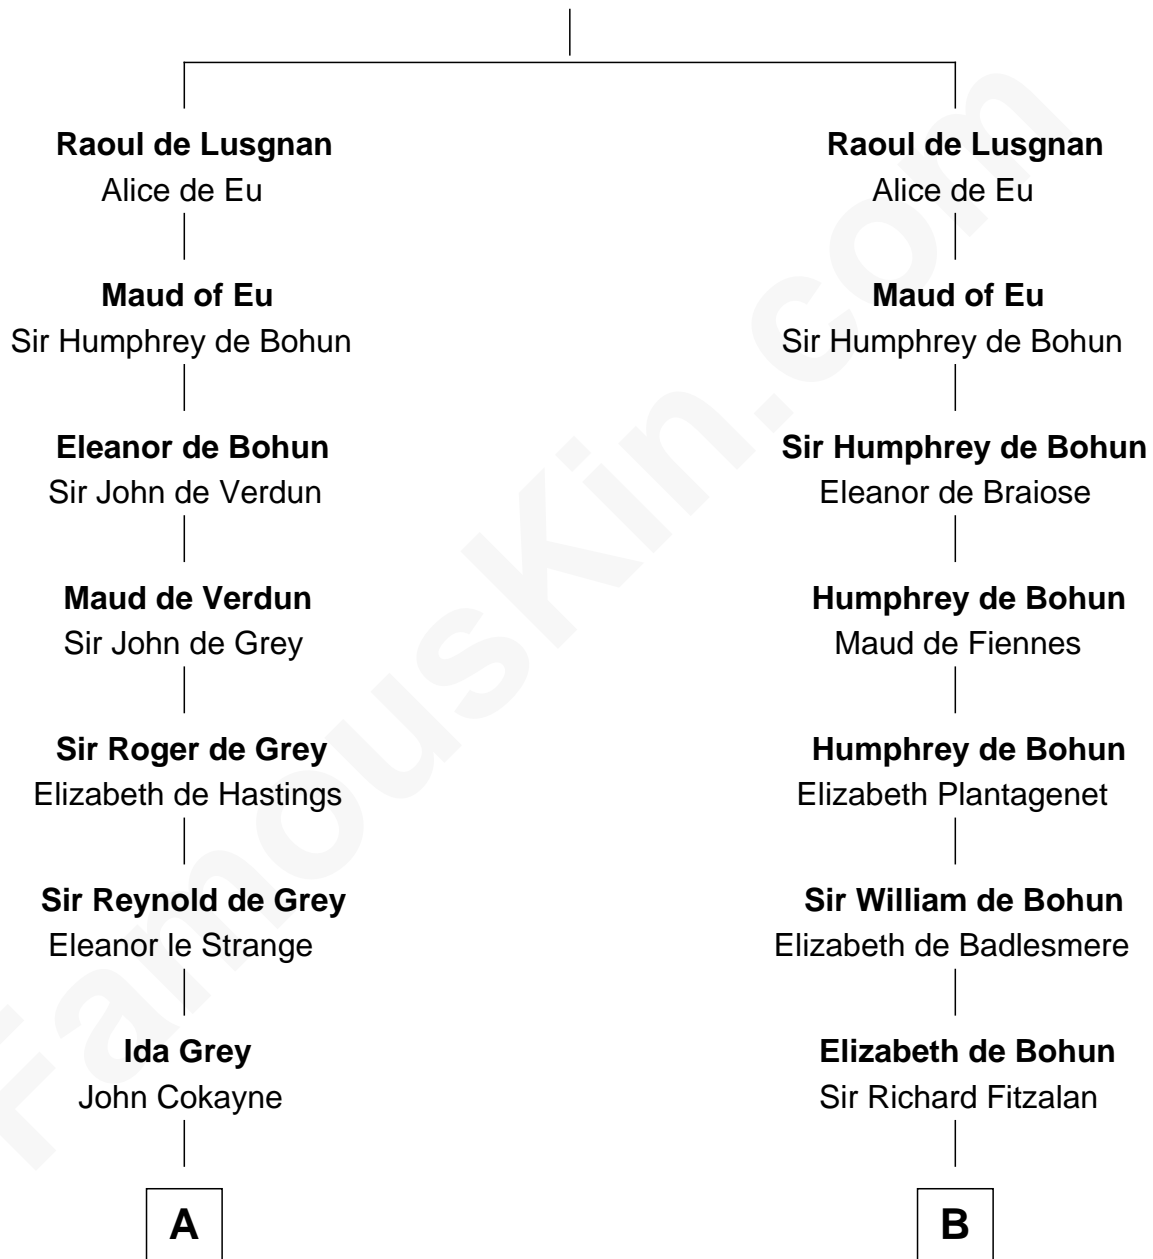

FamousKin.com

Relationship Chart of

Francis Scott Key

Author of "The Star Spangled Banner"

20th cousin 1 time removed of

Eli Whitney

Inventor of the Cotton Gin

Hugues de Lusignan

Orengarde - - - - -

C

Anne Knipe
Michael Arnold

Alicia Arnold
John Ross

Ann Arnold Ross
Frances Key

John Ross Key
Anne Phebe Penn Dagworthy Charlton

Francis Scott Key
Author of "The Star Spangled Banner"

D

Elizabeth Wellington
John Fay

Benjamin Fay
Martha Miles

Elizabeth Fay
Eli Whitney

Eli Whitney
Inventor of the Cotton Gin