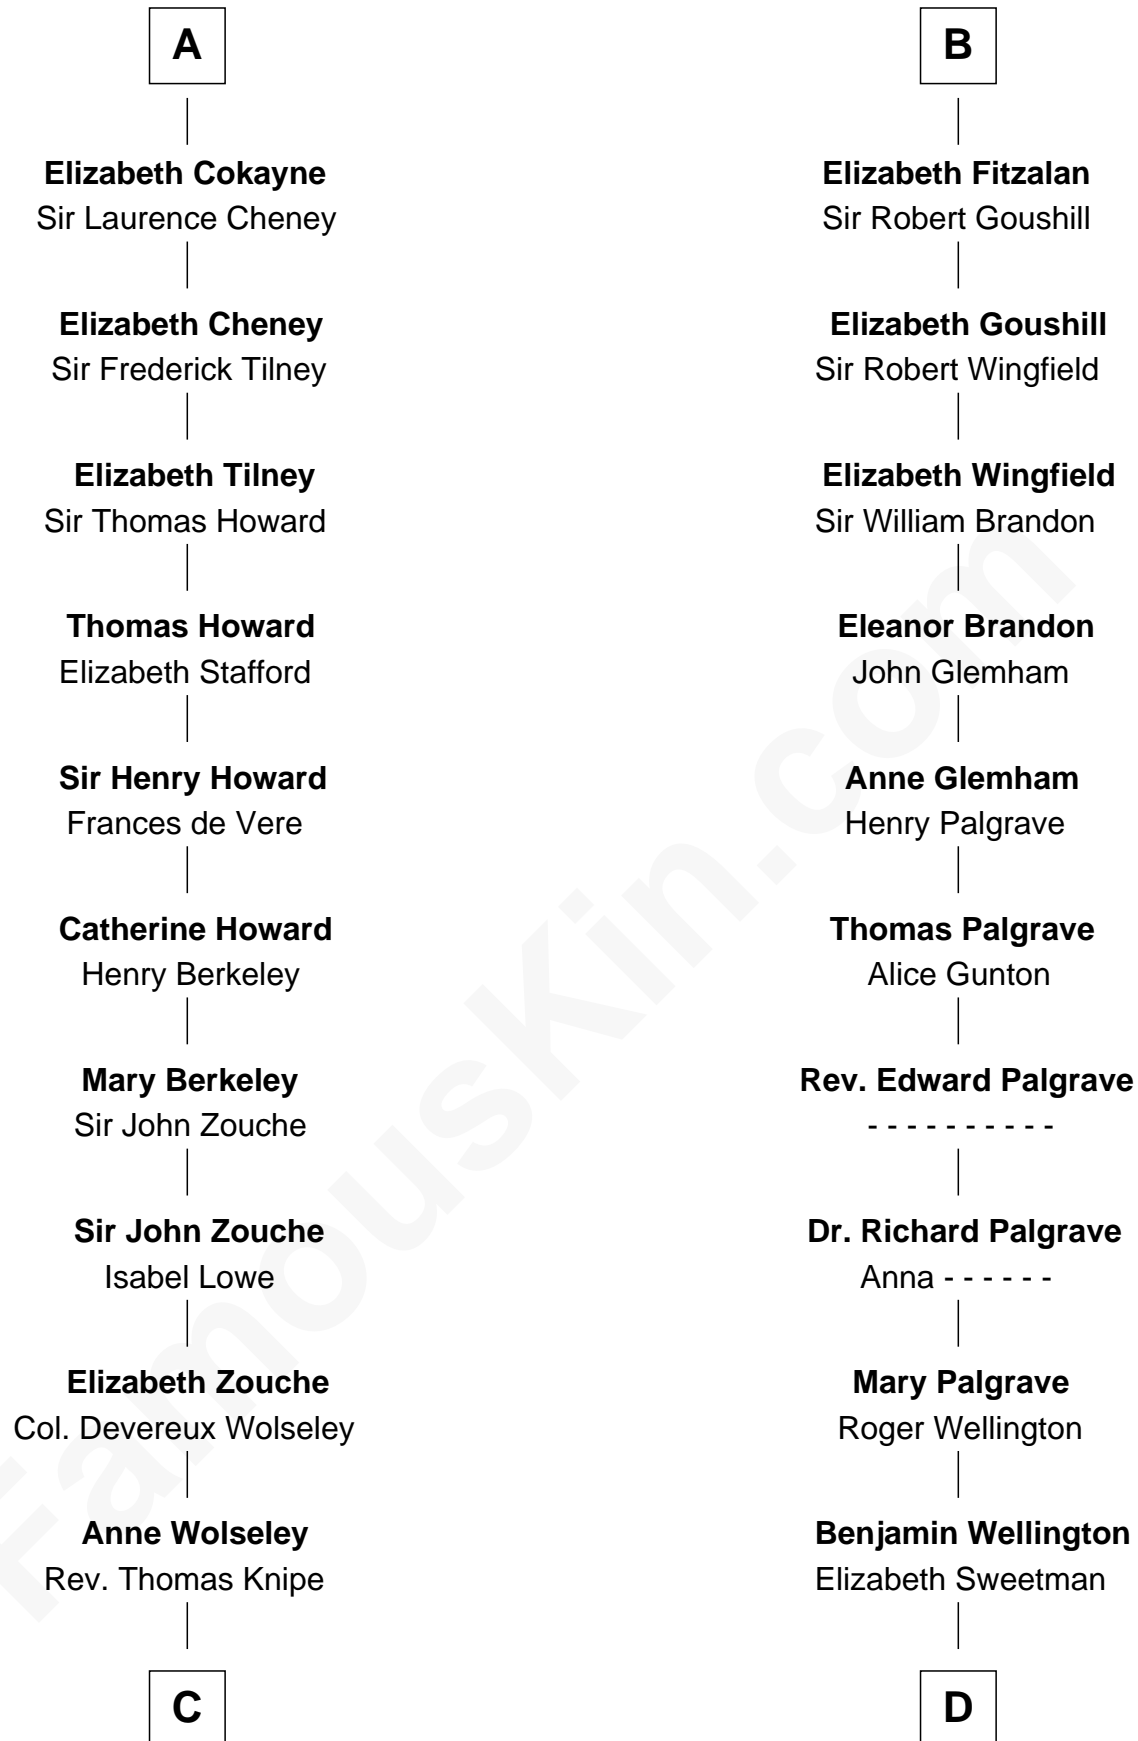

FamousKin.com

Relationship Chart of

Francis Scott Key

Author of "The Star Spangled Banner"

20th cousin 1 time removed of

Eli Whitney

Inventor of the Cotton Gin

Hugues de Lusignan

Orengarde - - - - -

C

Anne Knipe
Michael Arnold

Alicia Arnold
John Ross

Ann Arnold Ross
Frances Key

John Ross Key
Anne Phebe Penn Dagworthy Charlton

Francis Scott Key
Author of "The Star Spangled Banner"

D

Elizabeth Wellington
John Fay

Benjamin Fay
Martha Miles

Elizabeth Fay
Eli Whitney

Eli Whitney
Inventor of the Cotton Gin