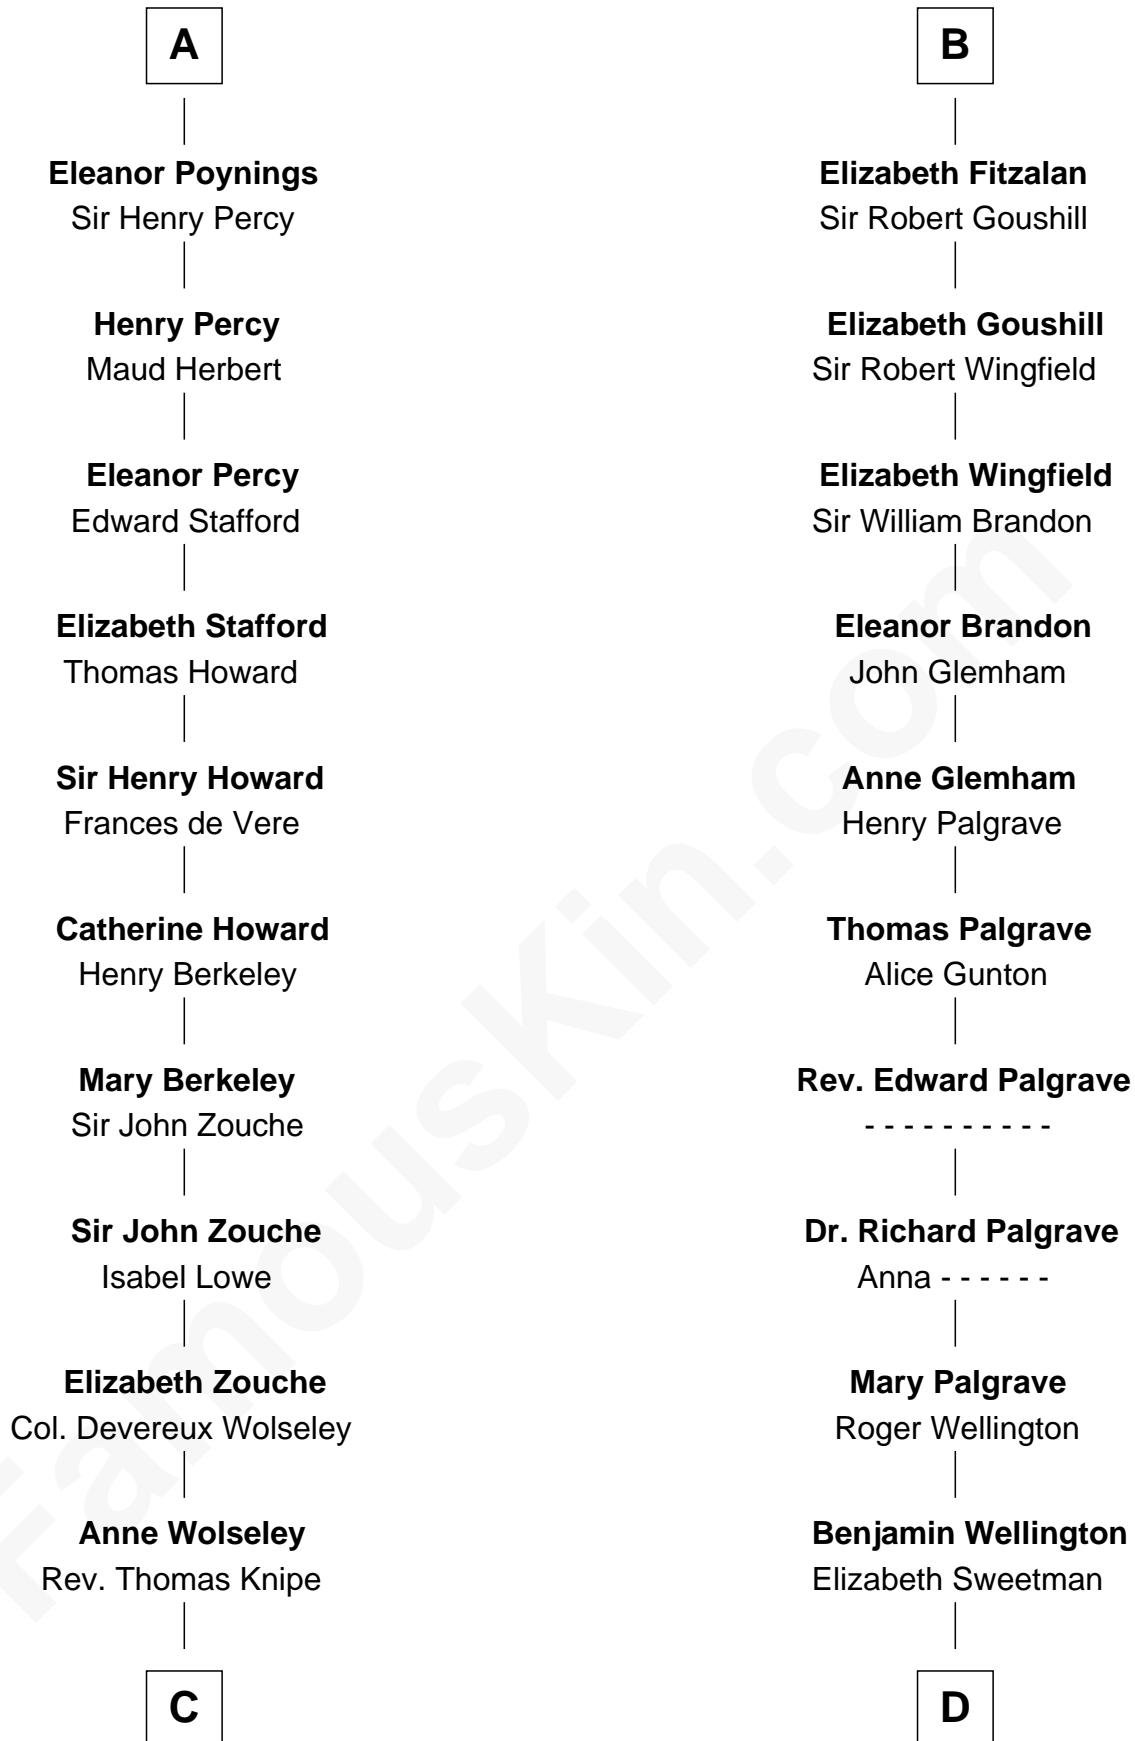

FamousKin.com

Relationship Chart of

Francis Scott Key

Author of "The Star Spangled Banner"

20th cousin 1 time removed of

Eli Whitney

Inventor of the Cotton Gin

C

Anne Knipe
Michael Arnold

Alicia Arnold
John Ross

Ann Arnold Ross
Frances Key

John Ross Key
Anne Phebe Penn Dagworthy Charlton

Francis Scott Key
Author of "The Star Spangled Banner"

D

Elizabeth Wellington
John Fay

Benjamin Fay
Martha Miles

Elizabeth Fay
Eli Whitney

Eli Whitney
Inventor of the Cotton Gin