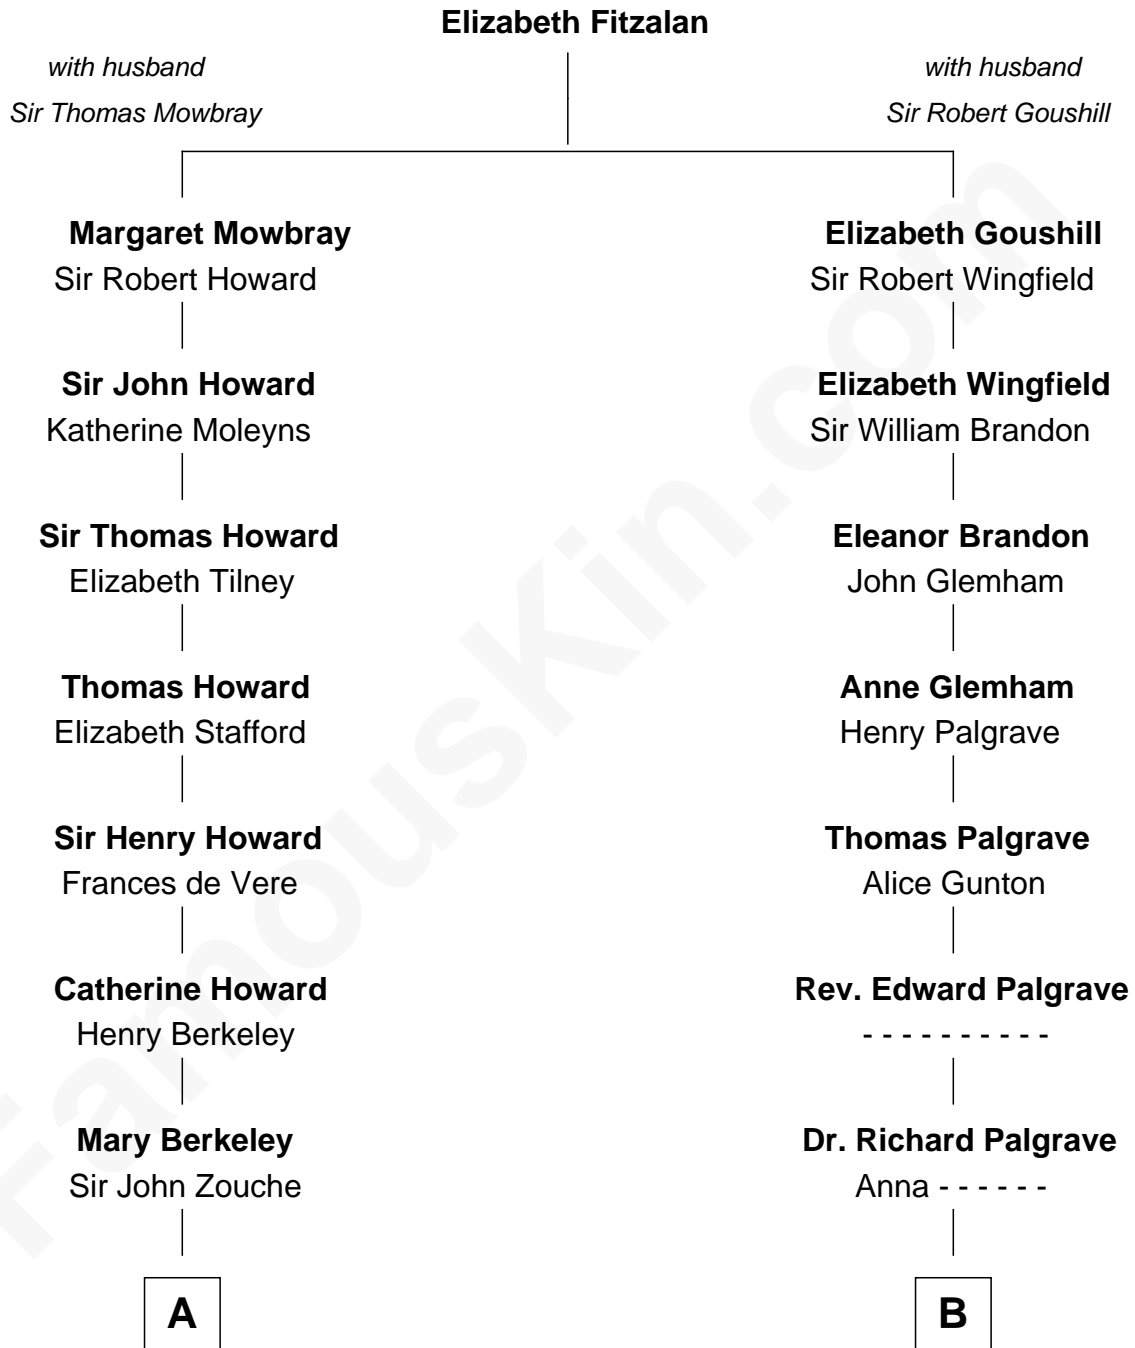

## Relationship Chart of

### Francis Scott Key

Author of "The Star Spangled Banner"

12th cousin 2 times removed of

**Eli Whitney**

Inventor of the Cotton Gin

**A**

**Sir John Zouche**

Isabel Lowe