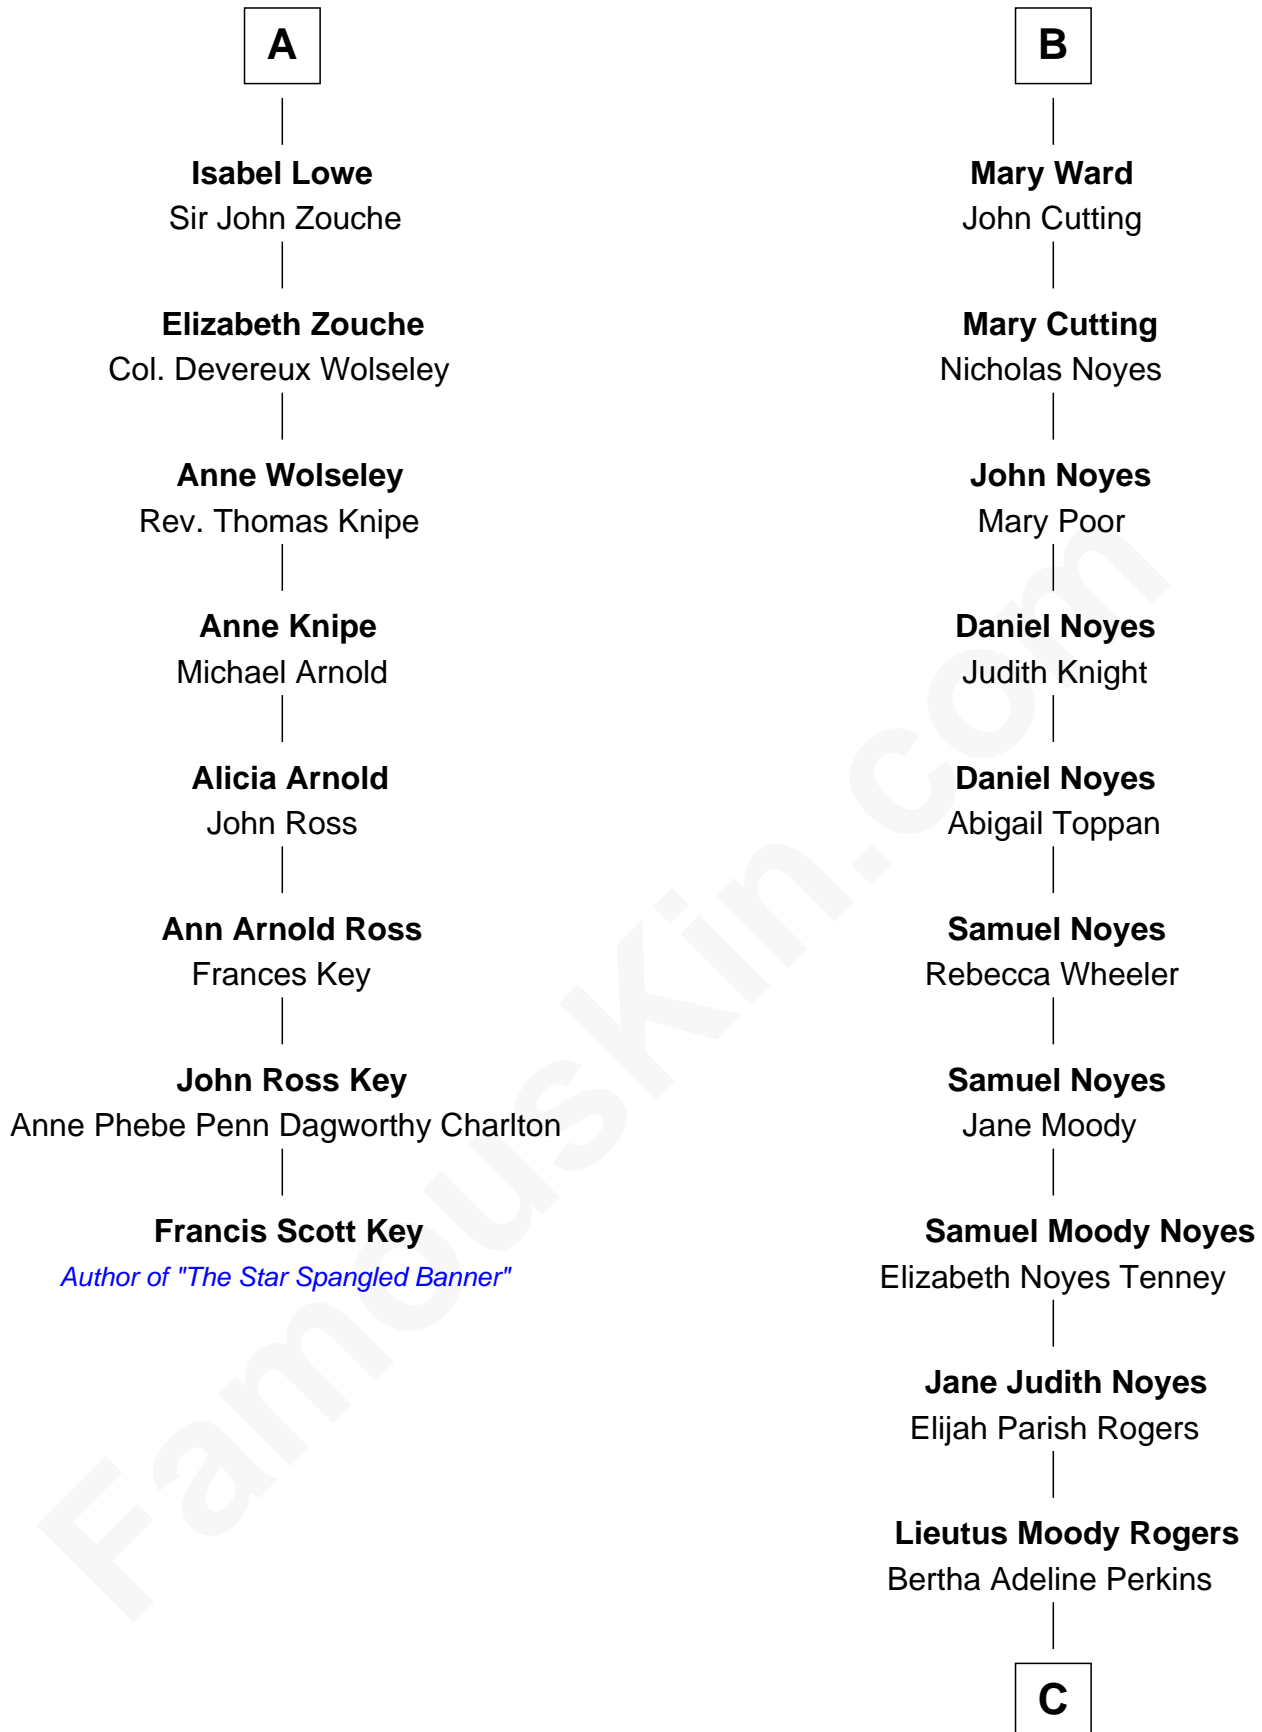

### Francis Scott Key

Author of "The Star Spangled Banner"

14th cousin 5 times removed of

**Richard Hatch**

TV and Movie Actor

**Sir Hugh Shirley**

Beatrice Brewes

**Isabel Shirley**  
Sir John Cokayne

**John Cokayne**  
Agnes Vernon

**Thomas Cokayne**  
Agnes Barlow

**Sir Thomas Cokayne**  
Barbara FitzHerbert

**Jane Cokayne**  
Vincent Lowe

**Jasper Lowe**  
Dorothy Sacheverell

**Patrick Lowe**  
Jane Harpur

**A**

**Sir Ralph Shirley**  
Joan Basset

**Beatrice Shirley**  
John Brome

**Isabel Brome**  
John Denton

**Thomas Denton**  
Jane Webbe

**Isabel Denton**  
William ap Walter

**Thomasine Walter**  
William Luckyn

Probable

**Judith Luckyn**  
Edward Ward

**B**

**C**

Leah Perkins Rogers  
Charles Wesley Hatch

John Raymond Hatch  
Elizabeth White

Richard Hatch  
*TV and Movie Actor*

FamousKin.com