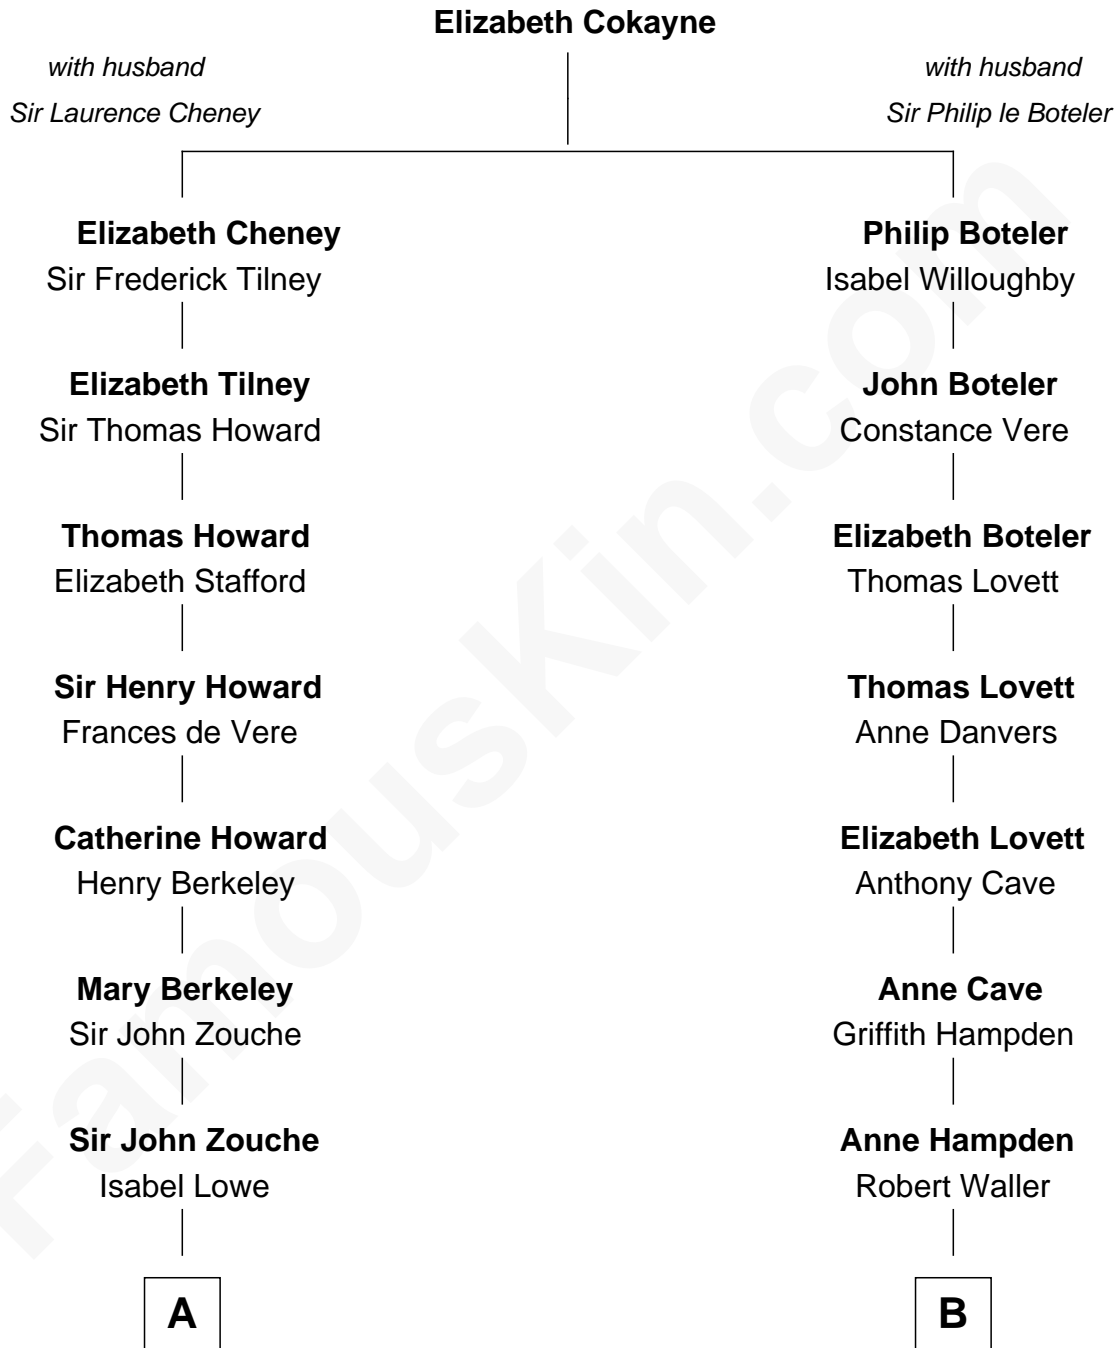

FamousKin.com

Relationship Chart of

Francis Scott Key

Author of "The Star Spangled Banner"

13th cousin 7 times removed of

Cara Delevingne

Fashion Model and Movie Actress

C

Anne Margaret Faudel-Phillips

John Vincent Sheffield

Jane Armyne Sheffield

Sir Jocelyn Edward Greville Stevens

Pandora Anne Stevens

Charles Hamar Delevingne

Cara Delevingne

Model and Actress