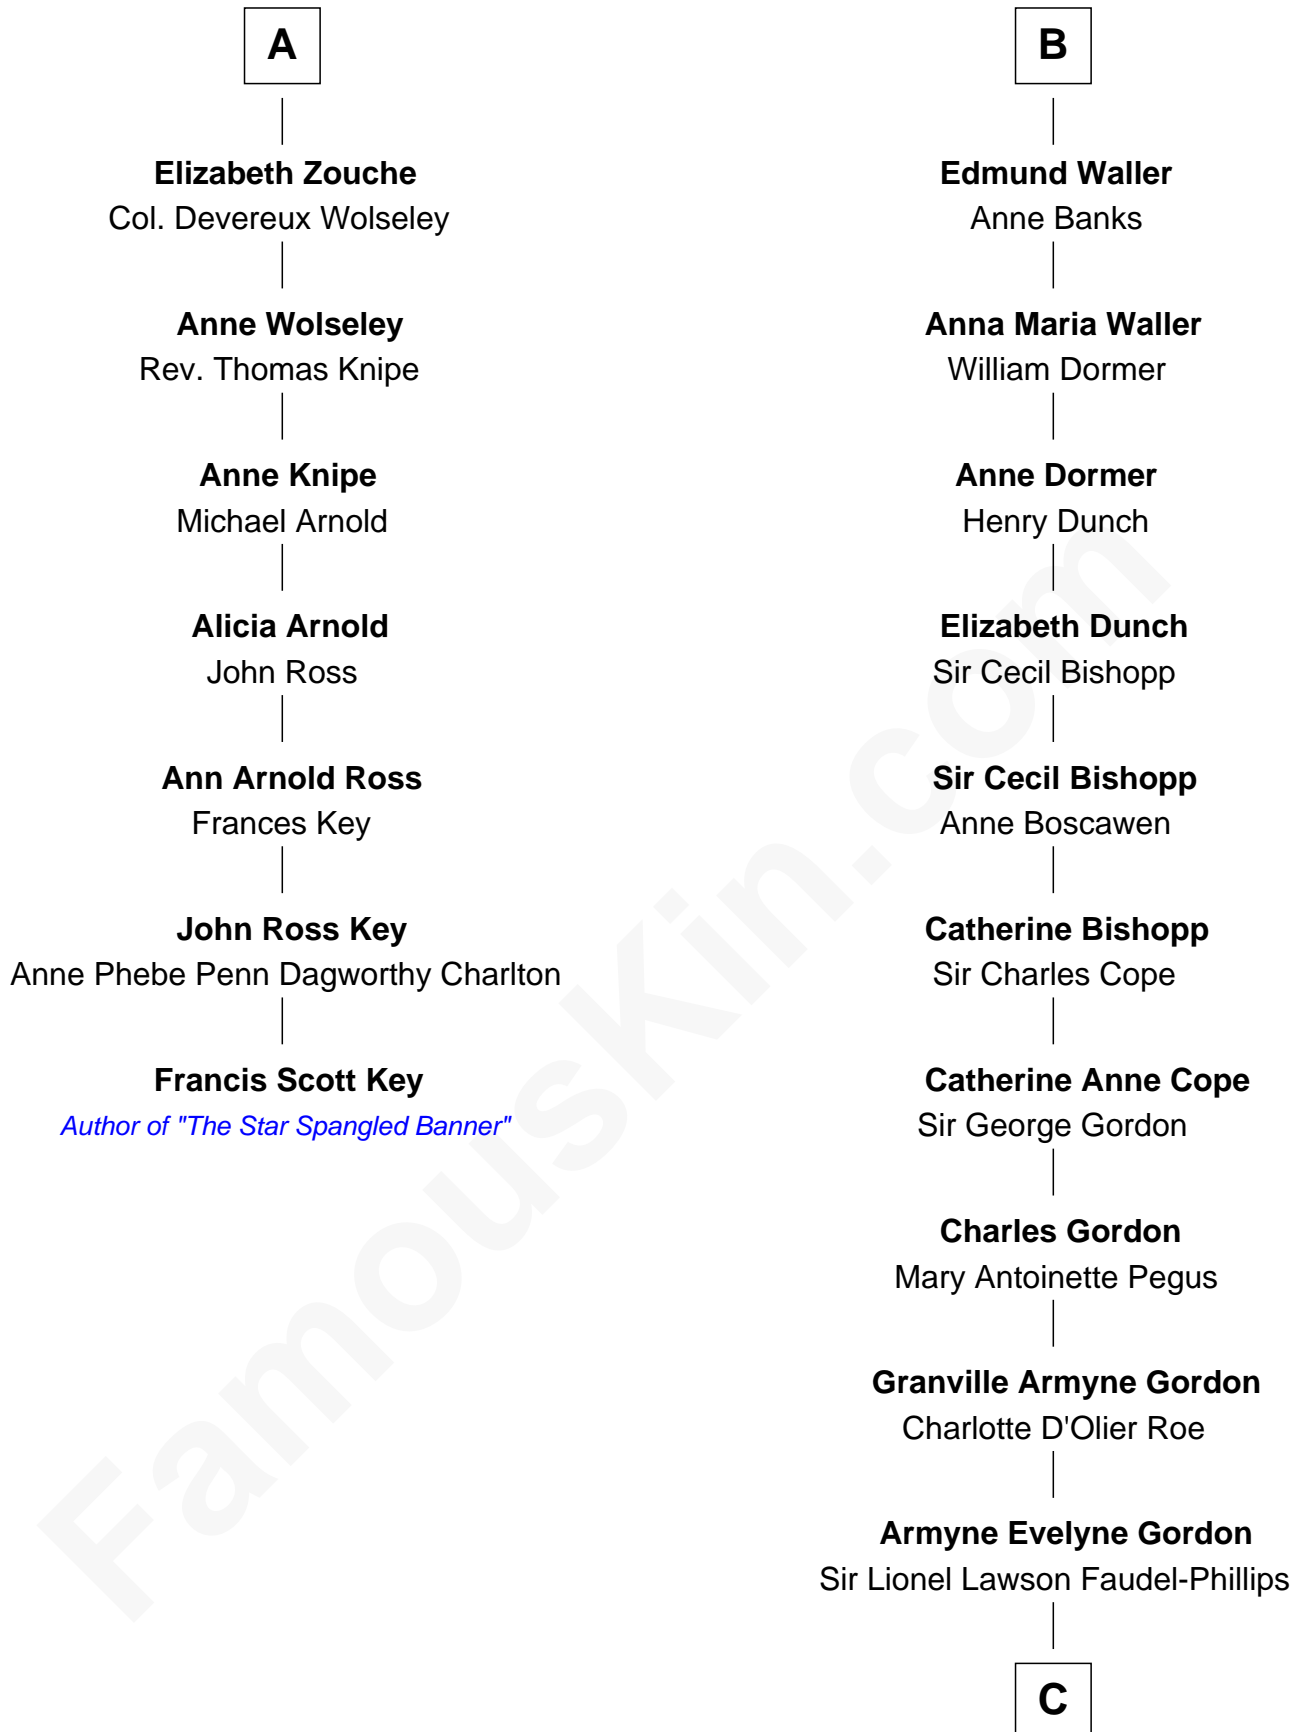

FamousKin.com

Relationship Chart of

Francis Scott Key

Author of "The Star Spangled Banner"

13th cousin 7 times removed of

Cara Delevingne

Fashion Model and Movie Actress

C

Anne Margaret Faudel-Phillips

John Vincent Sheffield

Jane Armyne Sheffield

Sir Jocelyn Edward Greville Stevens

Pandora Anne Stevens

Charles Hamar Delevingne

Cara Delevingne

Model and Actress