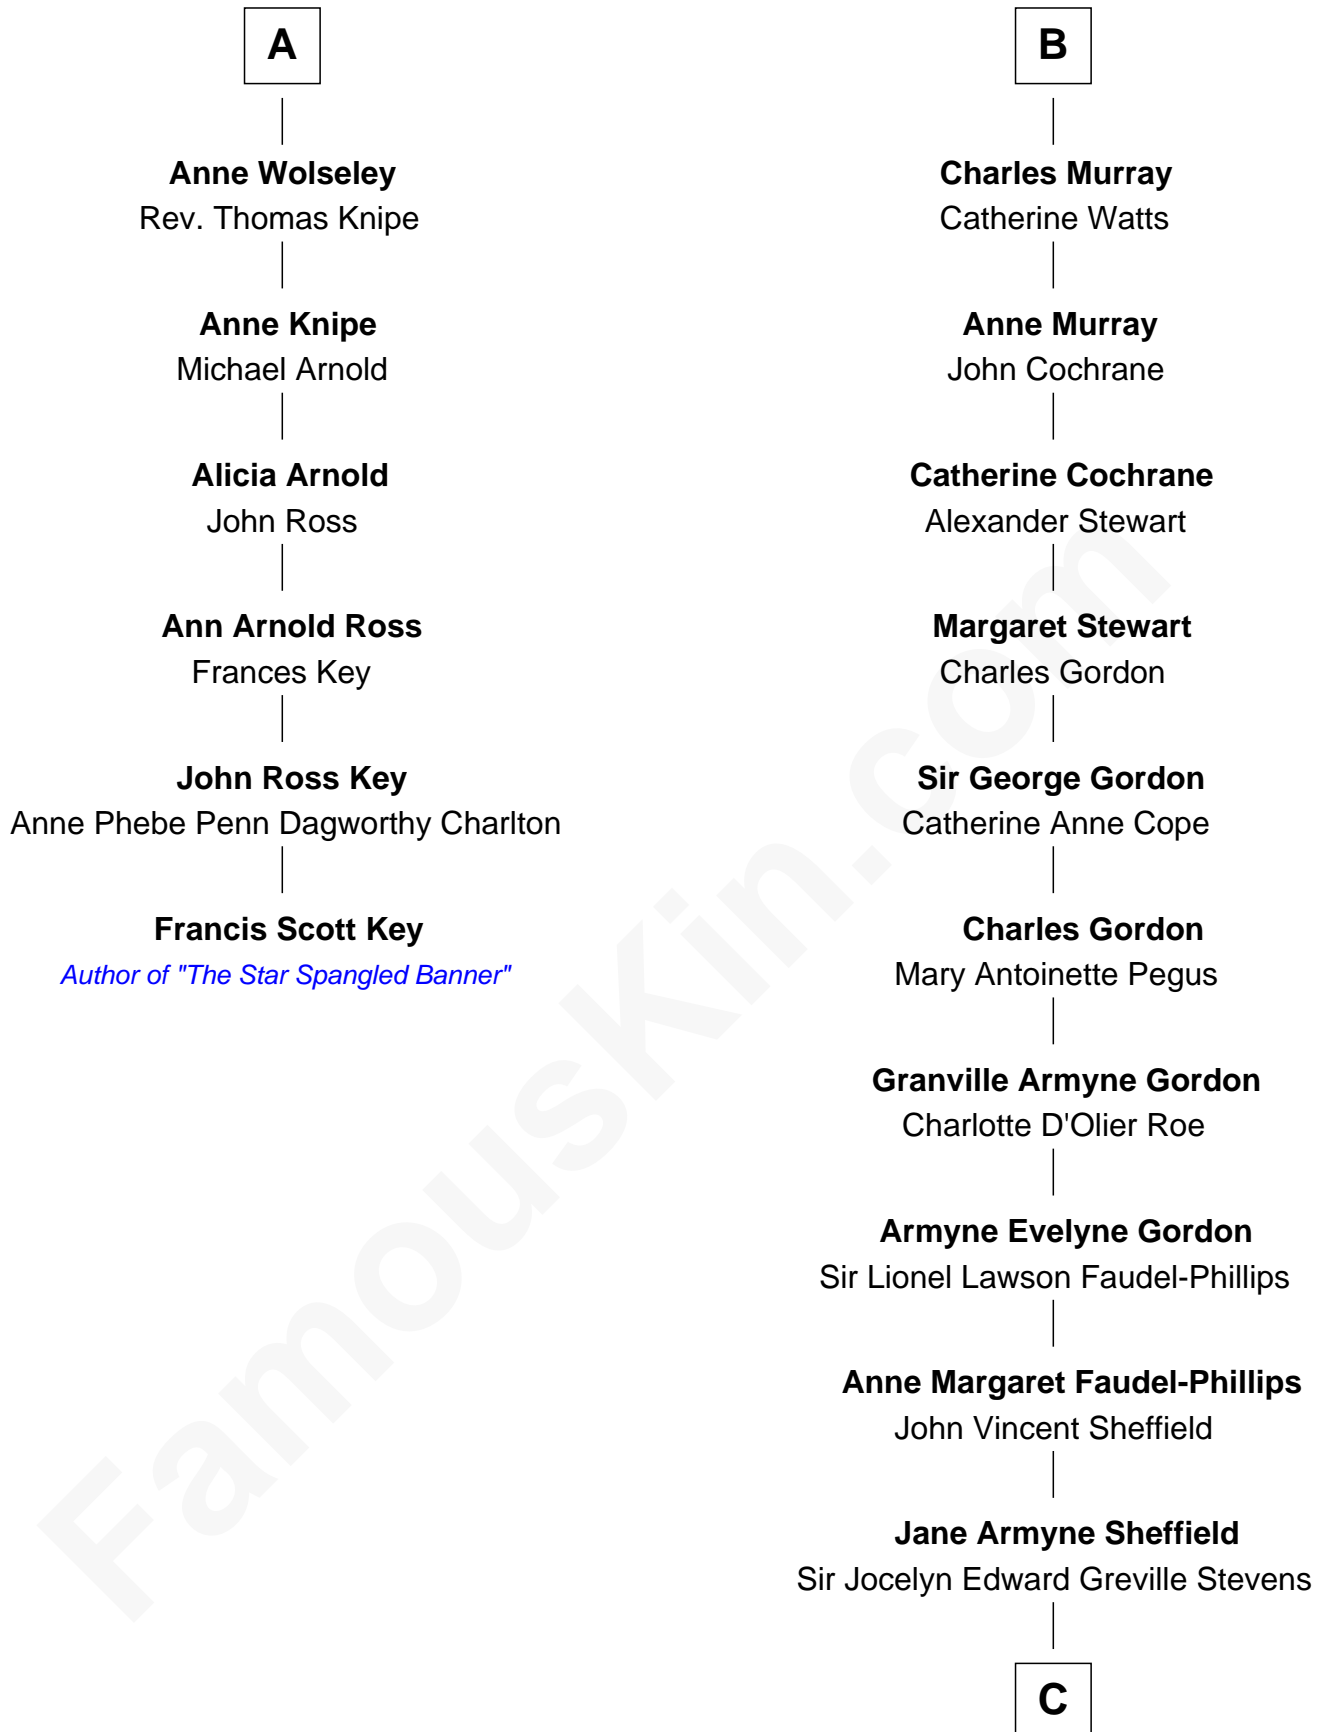

FamousKin.com

Relationship Chart of

Francis Scott Key

Author of "The Star Spangled Banner"

12th cousin 6 times removed of

Cara Delevingne

Fashion Model and Movie Actress

Henry Percy
Maud Herbert

Pandora Anne Stevens
Charles Hamar Delevingne

Cara Delevingne
Model and Actress

FamousKin.com