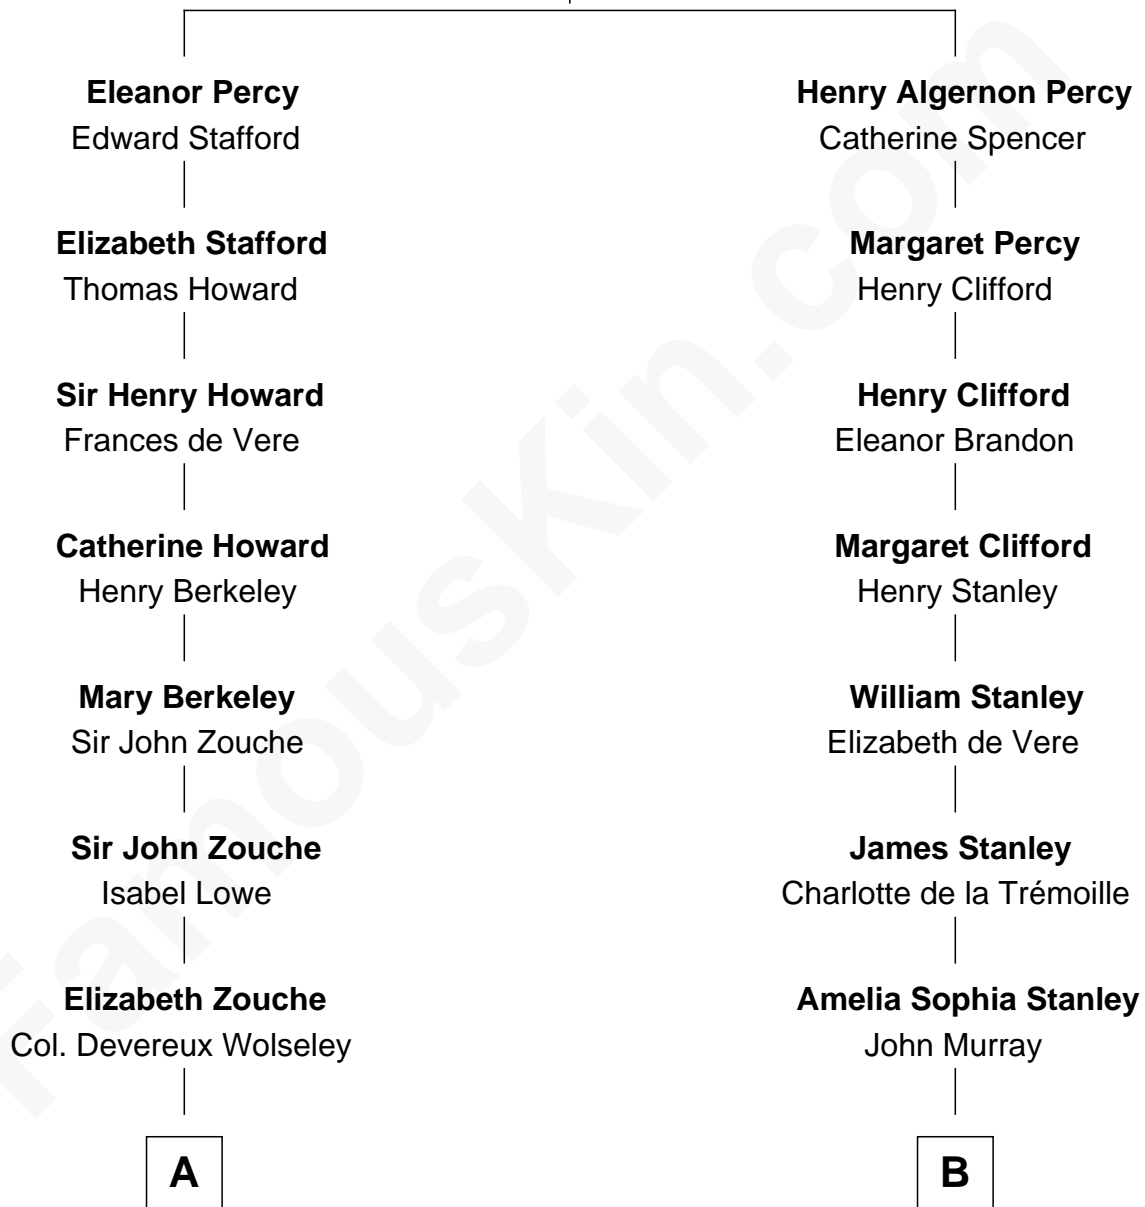

FamousKin.com

Relationship Chart of

Francis Scott Key

Author of "The Star Spangled Banner"

12th cousin 6 times removed of

Cara Delevingne

Fashion Model and Movie Actress

Henry Percy
Maud Herbert

Pandora Anne Stevens
Charles Hamar Delevingne

Cara Delevingne
Model and Actress

FamousKin.com