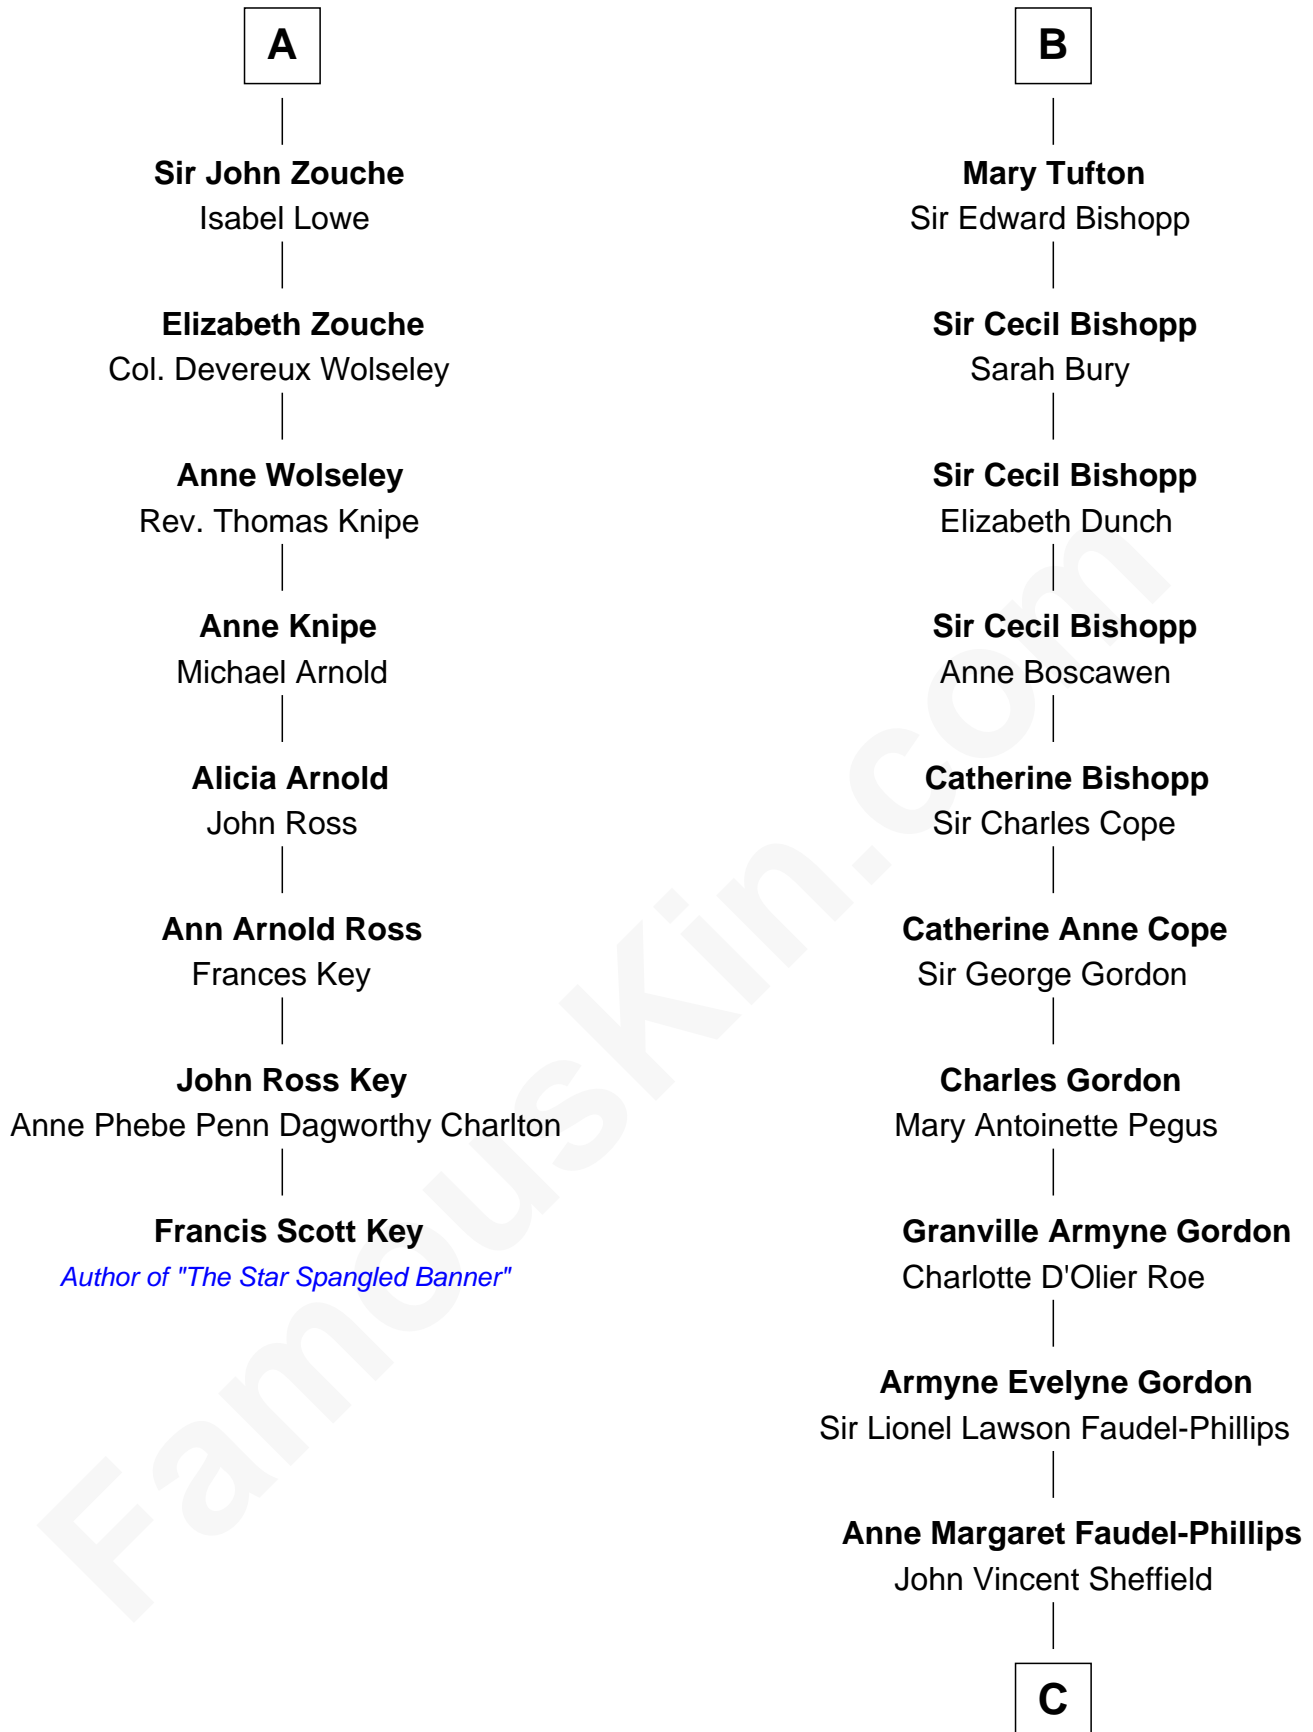

FamousKin.com

Relationship Chart of

Francis Scott Key

Author of "The Star Spangled Banner"

14th cousin 5 times removed of

Cara Delevingne

Fashion Model and Movie Actress

C

Jane Armyne Sheffield
Sir Jocelyn Edward Greville Stevens

Pandora Anne Stevens
Charles Hamar Delevingne

Cara Delevingne
Model and Actress

FamousKin.com