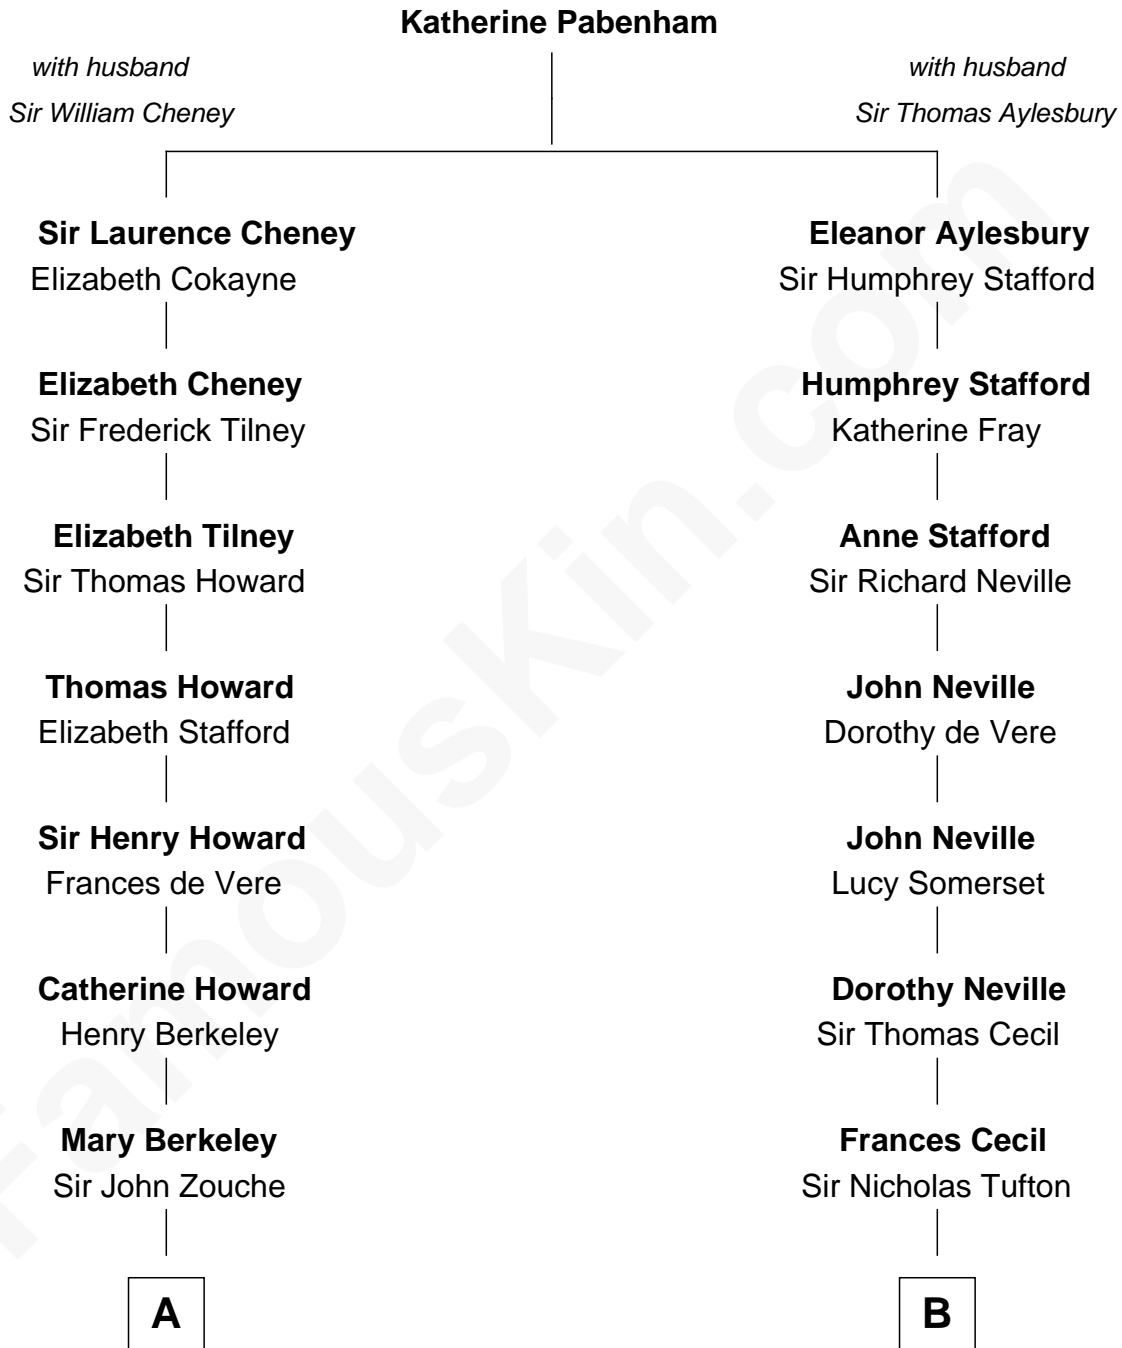

FamousKin.com

Relationship Chart of

Francis Scott Key

Author of "The Star Spangled Banner"

14th cousin 5 times removed of

Cara Delevingne

Fashion Model and Movie Actress

C

Jane Armyne Sheffield
Sir Jocelyn Edward Greville Stevens

Pandora Anne Stevens
Charles Hamar Delevingne

Cara Delevingne
Model and Actress

FamousKin.com