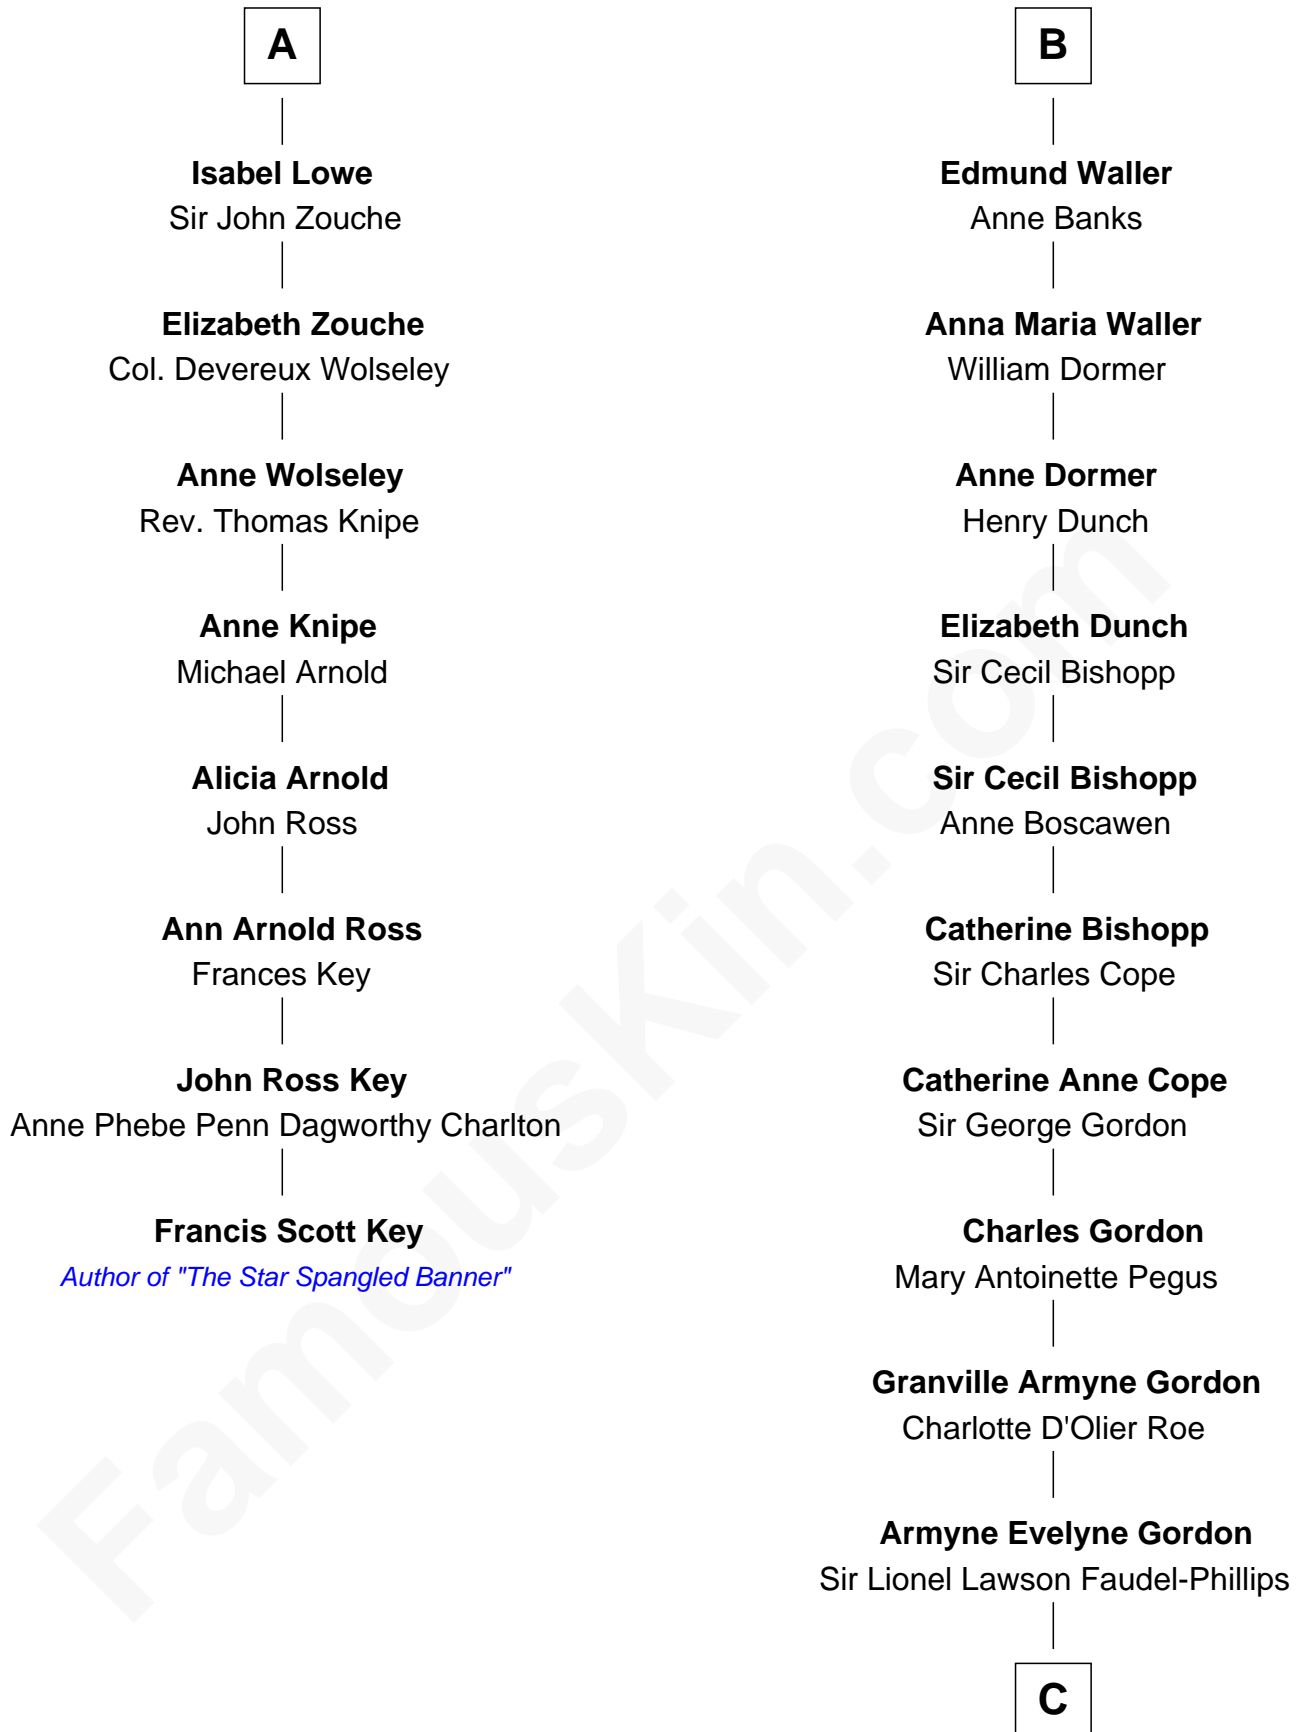

## Relationship Chart of

### Francis Scott Key

Author of "The Star Spangled Banner"

14th cousin 6 times removed of

### Cara Delevingne

Fashion Model and Movie Actress

C

**Anne Margaret Faudel-Phillips**

John Vincent Sheffield

**Jane Armyne Sheffield**

Sir Jocelyn Edward Greville Stevens

**Pandora Anne Stevens**