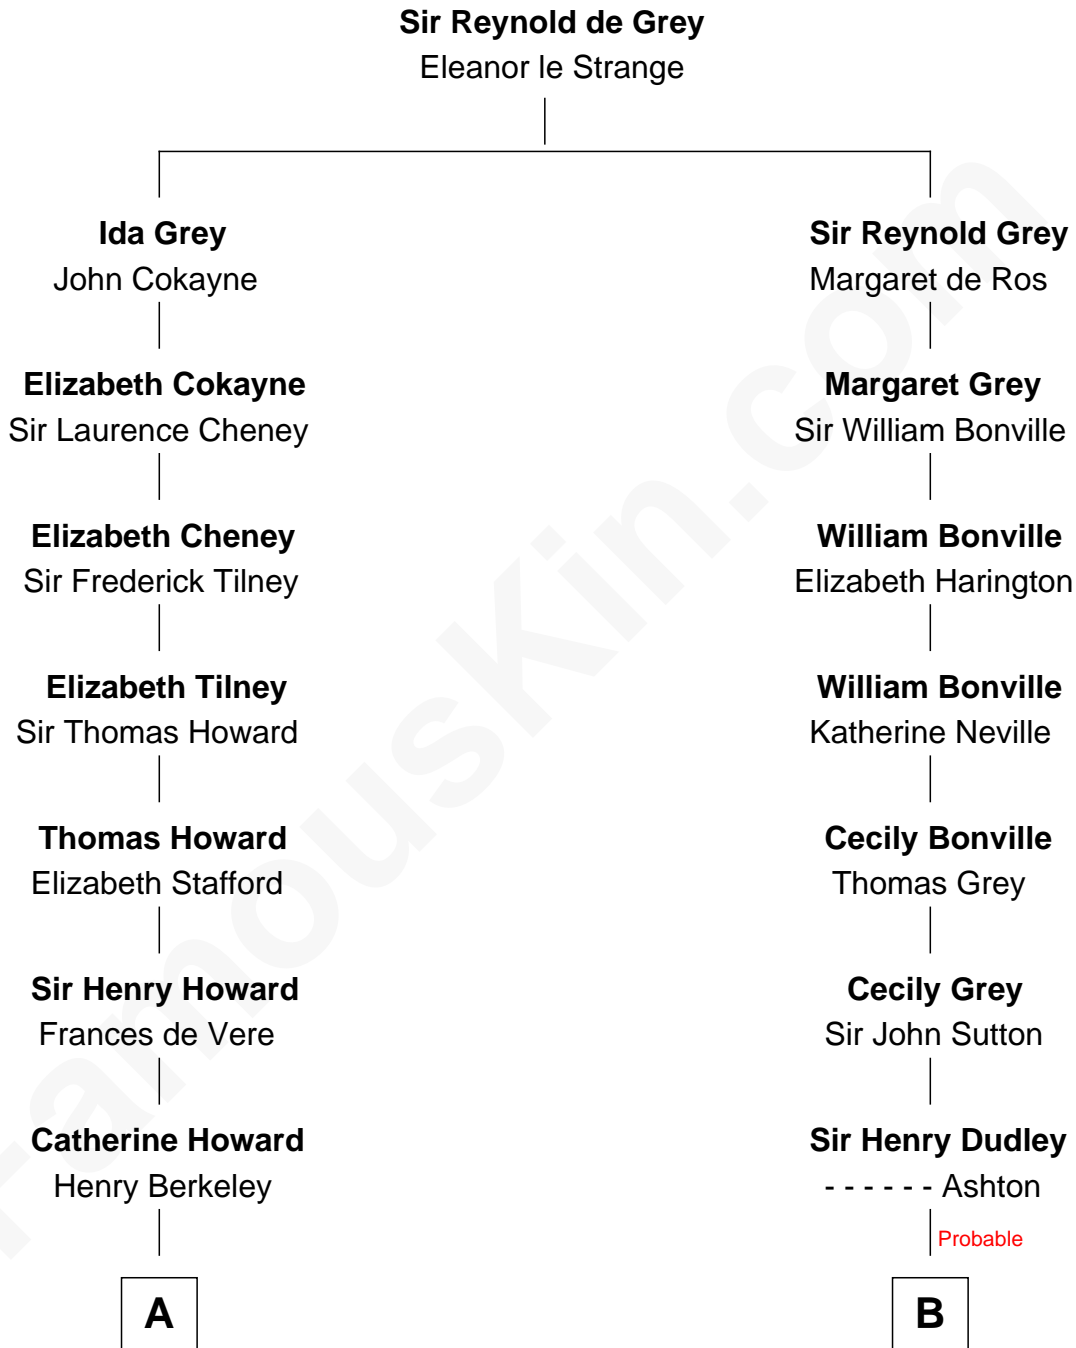

FamousKin.com

Relationship Chart of

Francis Scott Key

Author of "The Star Spangled Banner"

15th cousin 2 times removed of

Dr. H. H. Holmes

Serial Killer aka "Devil in the White City"

A

Mary Berkeley
Sir John Zouche

Sir John Zouche
Isabel Lowe

Elizabeth Zouche
Col. Devereux Wolseley

Anne Wolseley
Rev. Thomas Knipe

Anne Knipe
Michael Arnold

Alicia Arnold
John Ross

Ann Arnold Ross
Frances Key