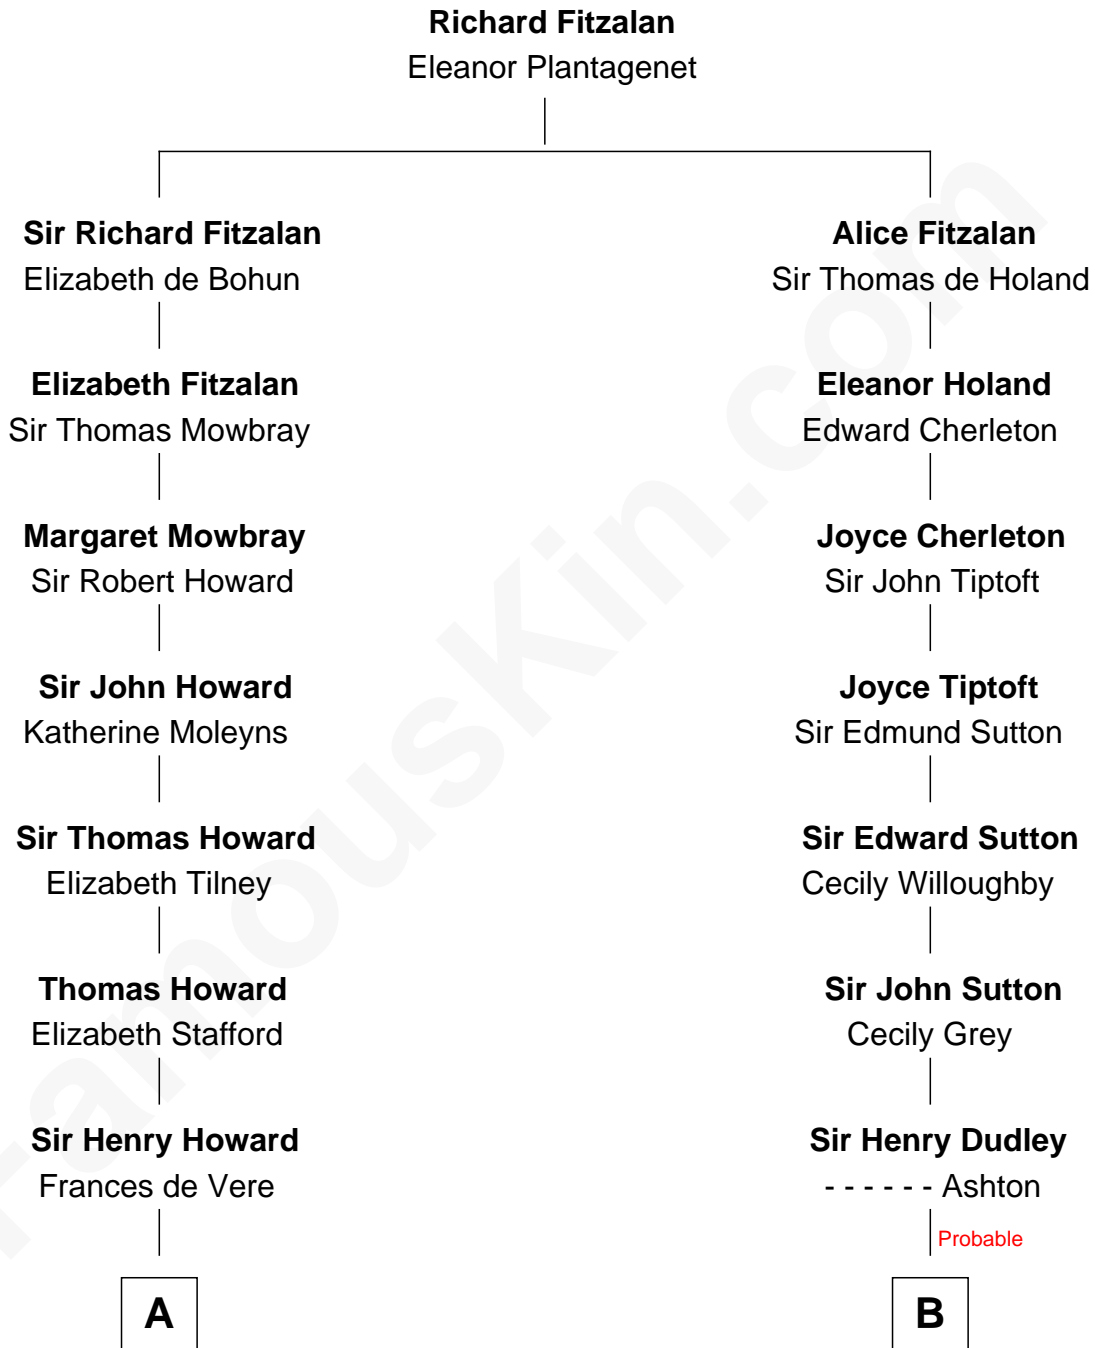

FamousKin.com

Relationship Chart of

Francis Scott Key

Author of "The Star Spangled Banner"

16th cousin 1 time removed of

Dr. H. H. Holmes

Serial Killer aka "Devil in the White City"

A

Catherine Howard

Henry Berkeley

Mary Berkeley

Sir John Zouche

Sir John Zouche

Isabel Lowe

Elizabeth Zouche

Col. Devereux Wolseley