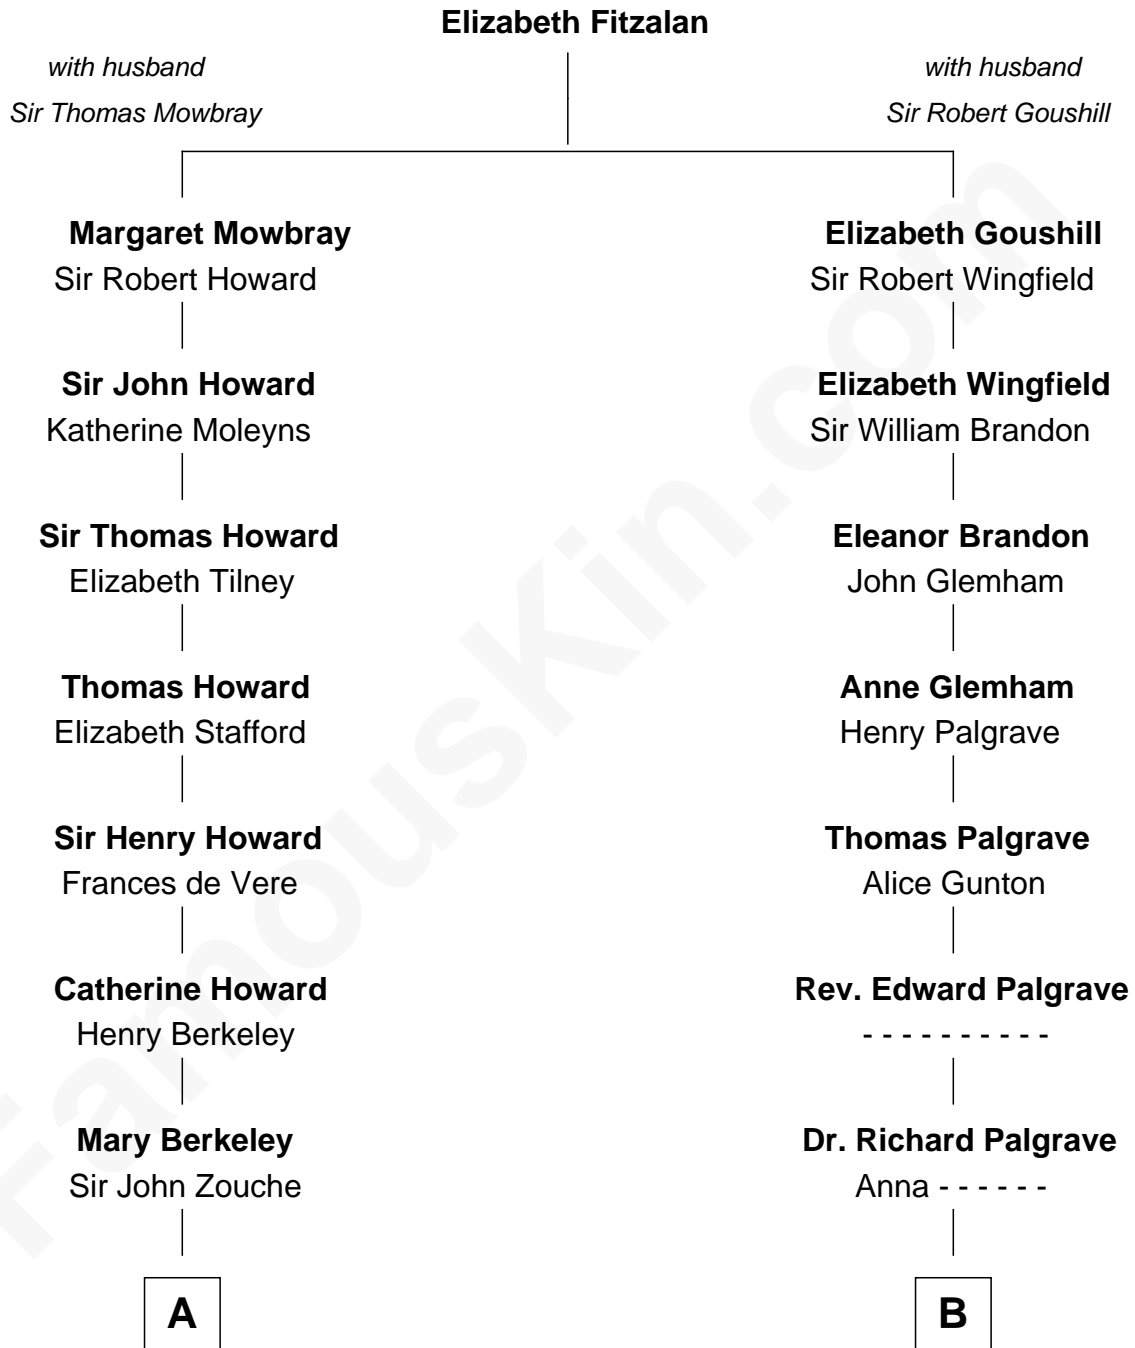

FamousKin.com

Relationship Chart of

Francis Scott Key

Author of "The Star Spangled Banner"

14th cousin 1 time removed of

Franklin D. Roosevelt

32nd U.S. President

A