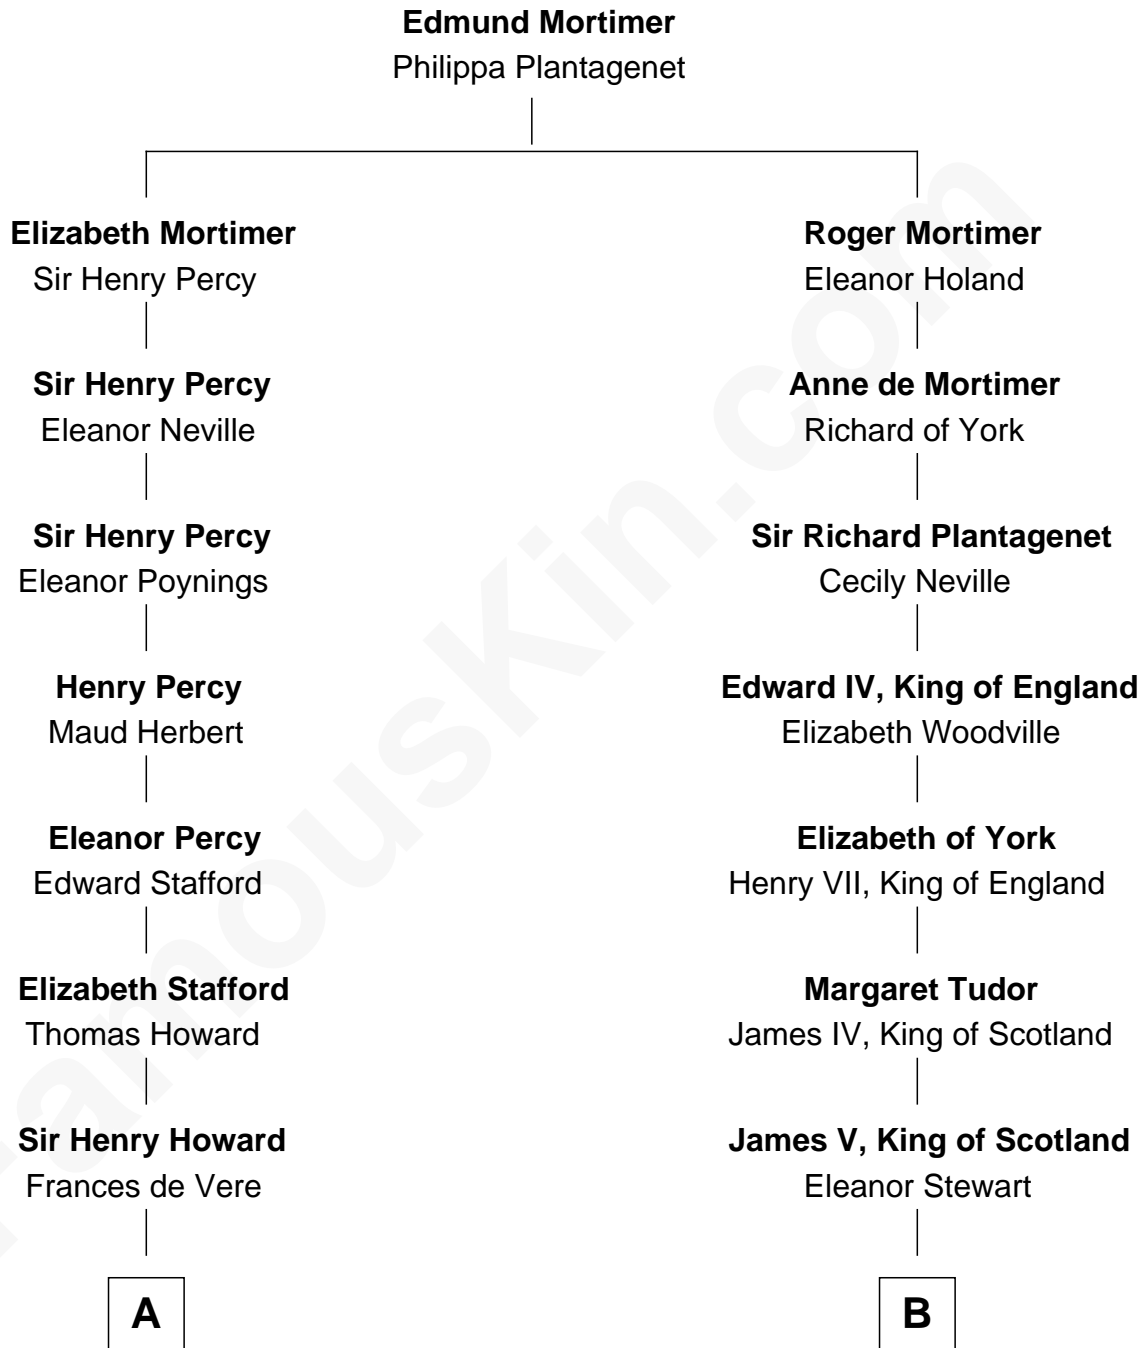

FamousKin.com

Relationship Chart of

Francis Scott Key

Author of "The Star Spangled Banner"

16th cousin 3 times removed of

Eleanor Roosevelt

First Lady of President Franklin D. Roosevelt

A

Catherine Howard

Henry Berkeley

Mary Berkeley

Sir John Zouche

Sir John Zouche

Isabel Lowe

Elizabeth Zouche

Col. Devereux Wolseley