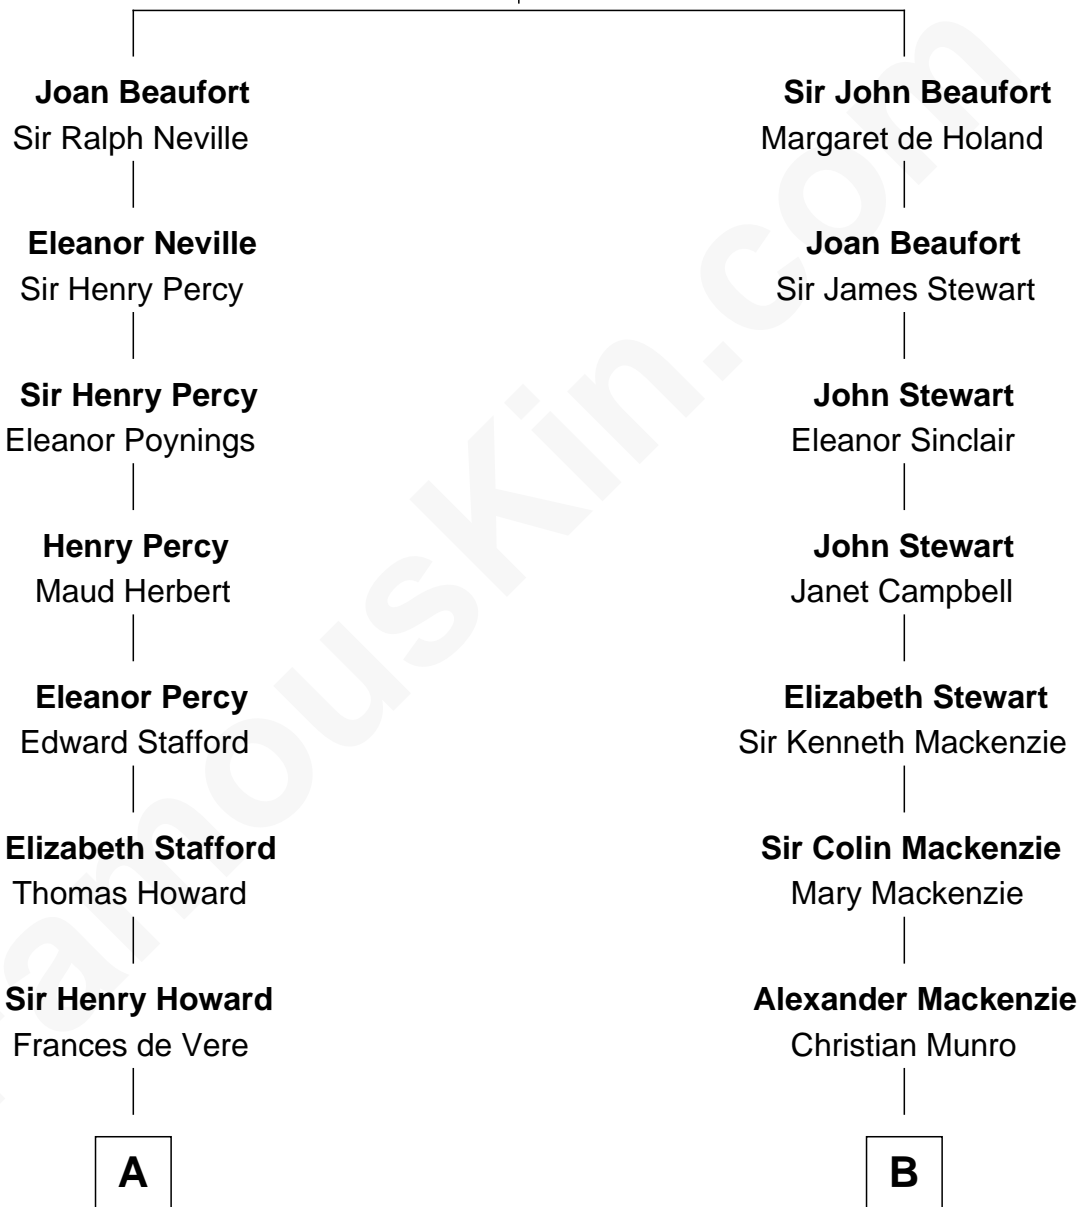

FamousKin.com

Relationship Chart of

Francis Scott Key

Author of "The Star Spangled Banner"

16th cousin of

Eleanor Roosevelt

First Lady of President Franklin D. Roosevelt

John of Gaunt
Katherine Roet

A

Catherine Howard

Henry Berkeley

Mary Berkeley

Sir John Zouche

Sir John Zouche

Isabel Lowe

Elizabeth Zouche