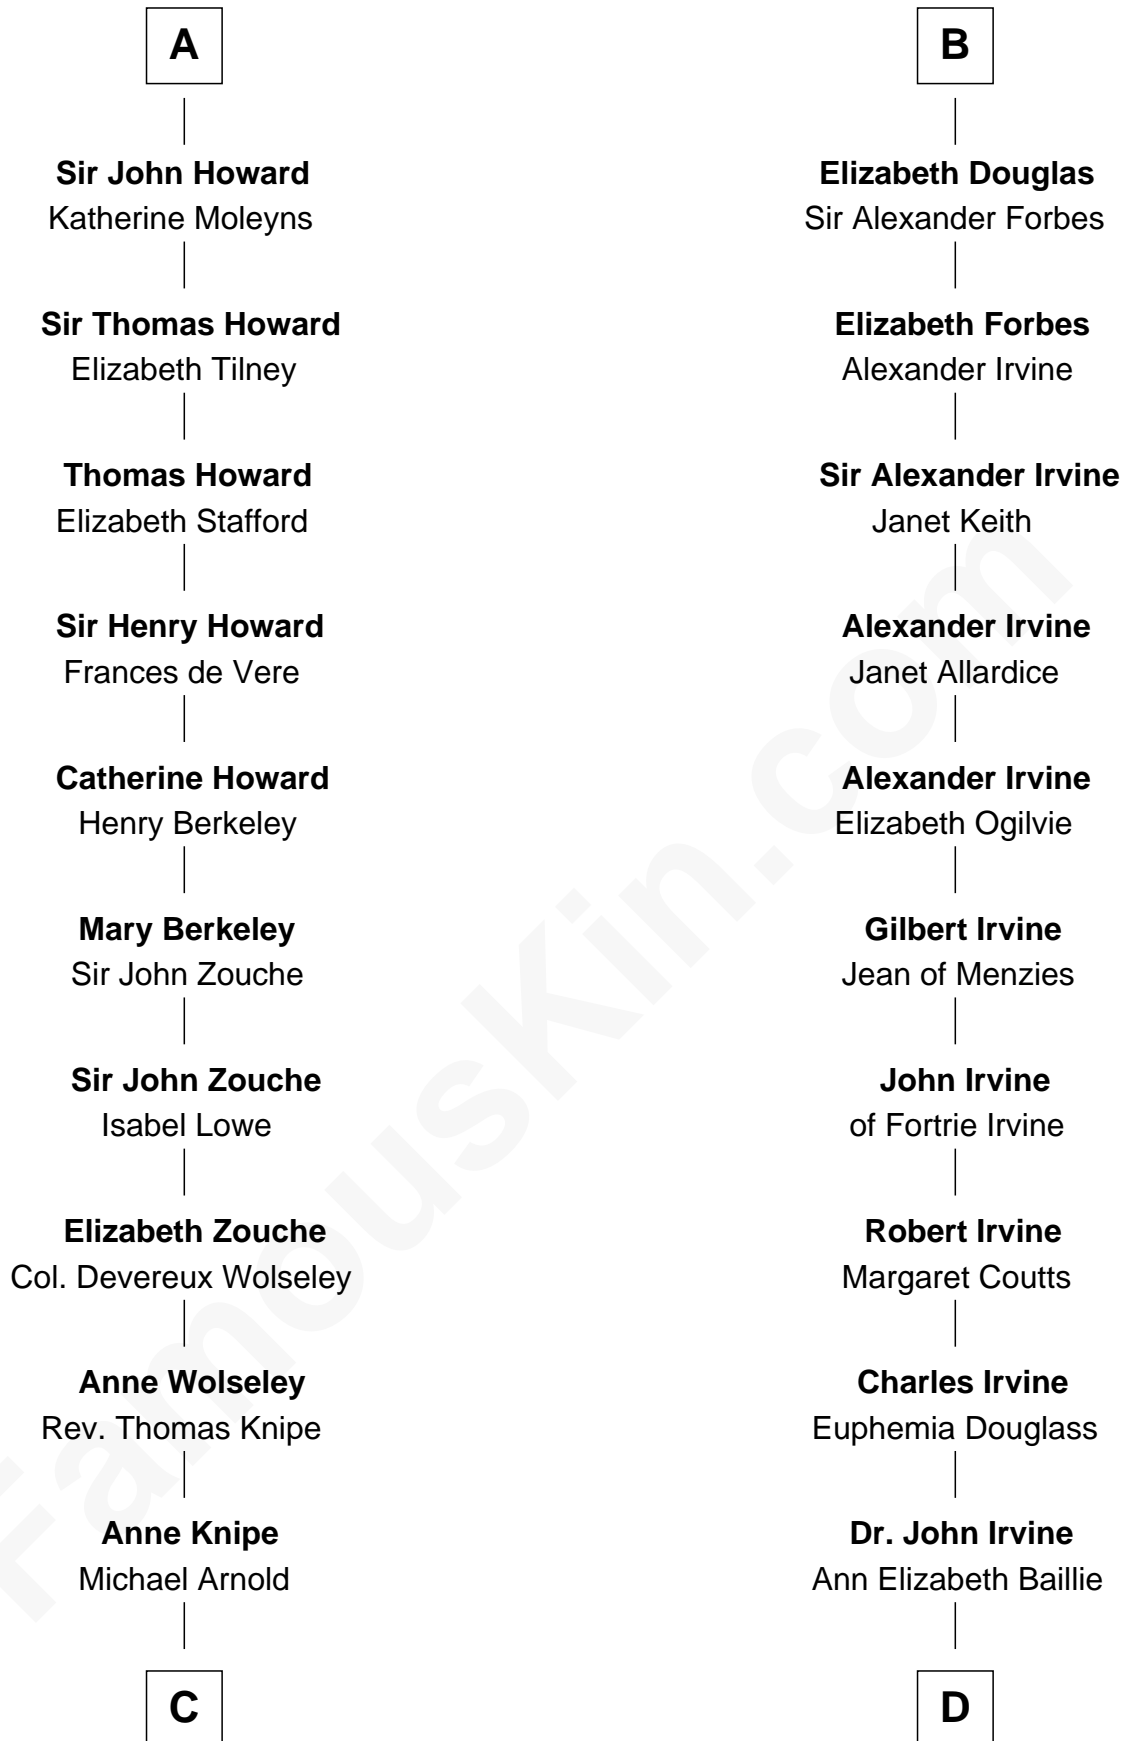

FamousKin.com

Relationship Chart of

Francis Scott Key

Author of "The Star Spangled Banner"

20th cousin 1 time removed of

Eleanor Roosevelt

First Lady of President Franklin D. Roosevelt

Gilbert de Clare
Isabel Marshal

Sir Richard de Clare
Maud de Lacy

Roese de Clare
Sir Roger de Mowbray

Sir John de Mowbray
Aline de Braiose

John de Mowbray
Joan of Lancaster

John de Mowbray
Elizabeth de Segrave

Sir Thomas Mowbray
Elizabeth Fitzalan

Margaret Mowbray
Sir Robert Howard

A

Isabella de Clare
Robert de Bruce

Sir Robert de Brus
Marjorie of Carrick

Robert I, King of Scotland
Isabella of Mar

Marjorie Bruce
Walter Stewart

Robert II, King of Scotland
Elizabeth Mure

Robert III, King of Scotland
Anabella Drummond

Mary Stewart
George Douglas

B

C

Alicia Arnold

John Ross

Ann Arnold Ross

Frances Key