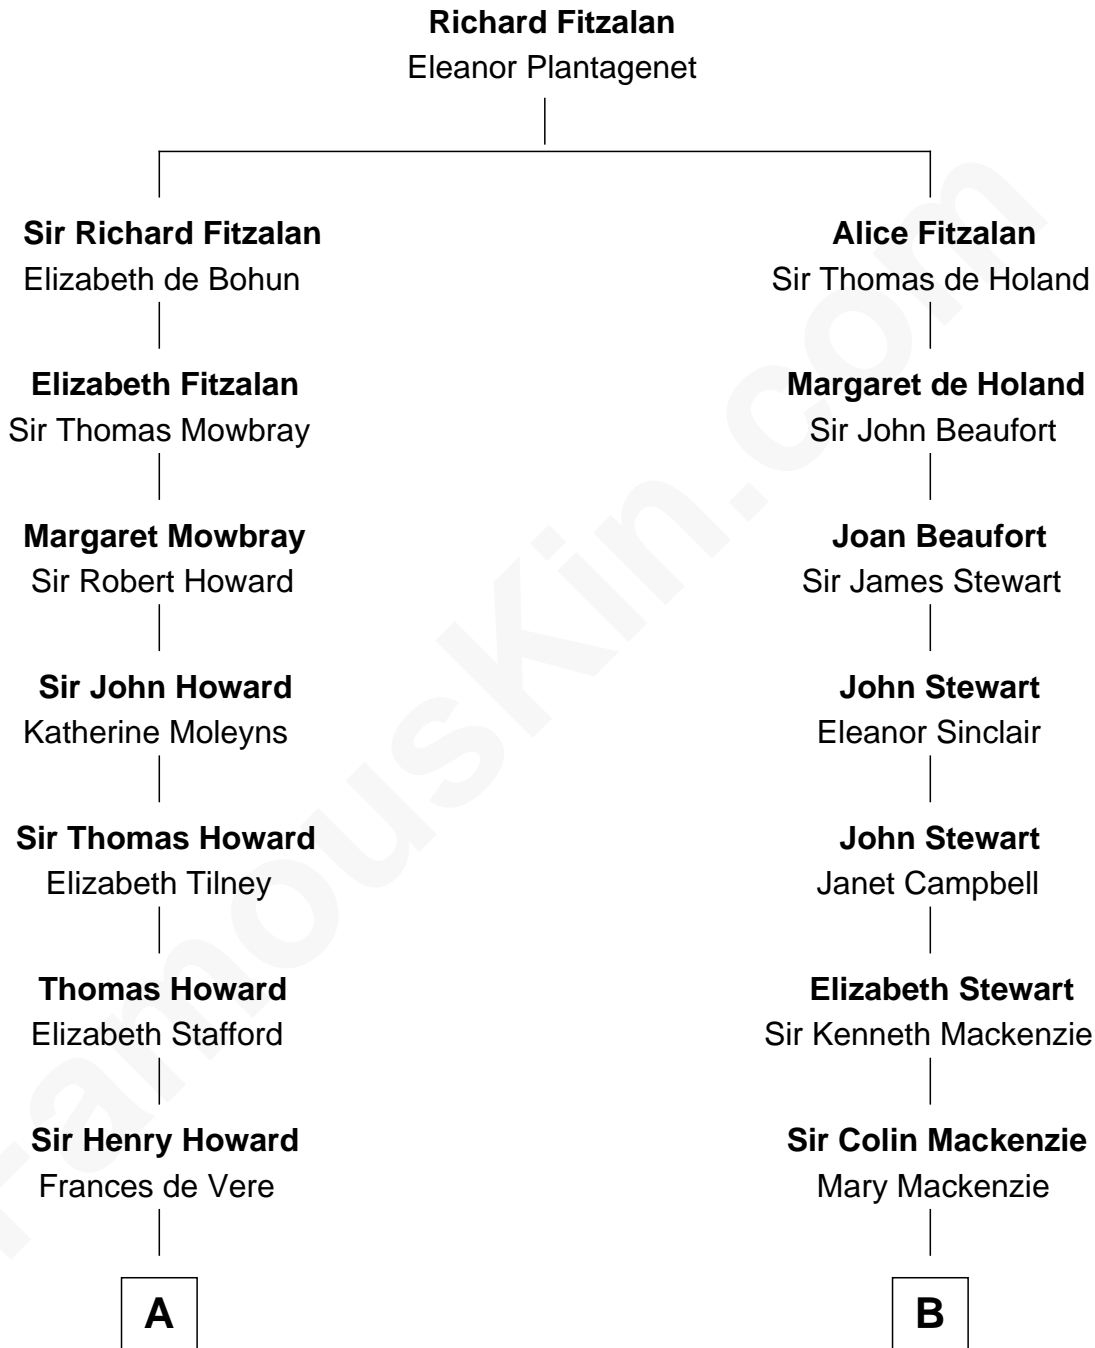

## Relationship Chart of

### Francis Scott Key

Author of "The Star Spangled Banner"

16th cousin 1 time removed of

### Eleanor Roosevelt

First Lady of President Franklin D. Roosevelt

**A**

**Catherine Howard**

Henry Berkeley

**Mary Berkeley**

Sir John Zouche

**Sir John Zouche**